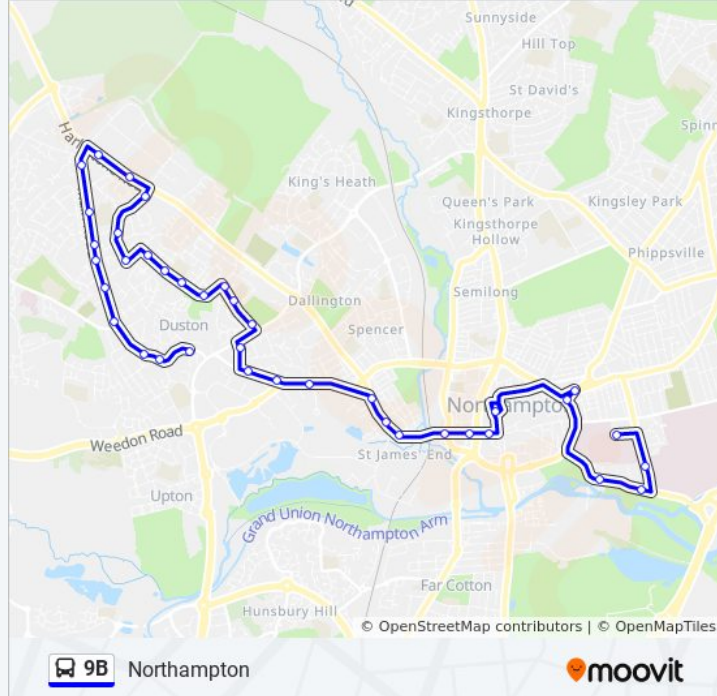

Cotswold Avenue, Duston

Malvern Grove Shops, Duston

Mendip Road, Duston

Lovat Drive, Duston

Ellesmere Avenue, Duston

Windsor Crescent, Duston

Malcolm Drive, St James End

Beacon Bingo, St James End

Natwest Bank, St James End

Bus Depot, St James End

Byfield Road, St James End

Rail Station Approach Road, Northampton

Sol Central, Northampton

St Peters Walk, Northampton

Northampton Bus Interchange, Northampton

Abington Square, Northampton

Browns Way, Northampton

Cliftonville Road, Northampton

Cliftonville Middle School, Northampton

General Hospital, Northampton

9B bus time schedules and route maps are available in an offline PDF at moovitapp.com. Use the [Moovit App](#) to see live bus times, train schedule or subway schedule, and step-by-step directions for all public transit in East Midlands.

[About Moovit](#) · [MaaS Solutions](#) · [Supported Countries](#) · [Mooviter Community](#)

© 2024 Moovit - All Rights Reserved

Check Live Arrival Times