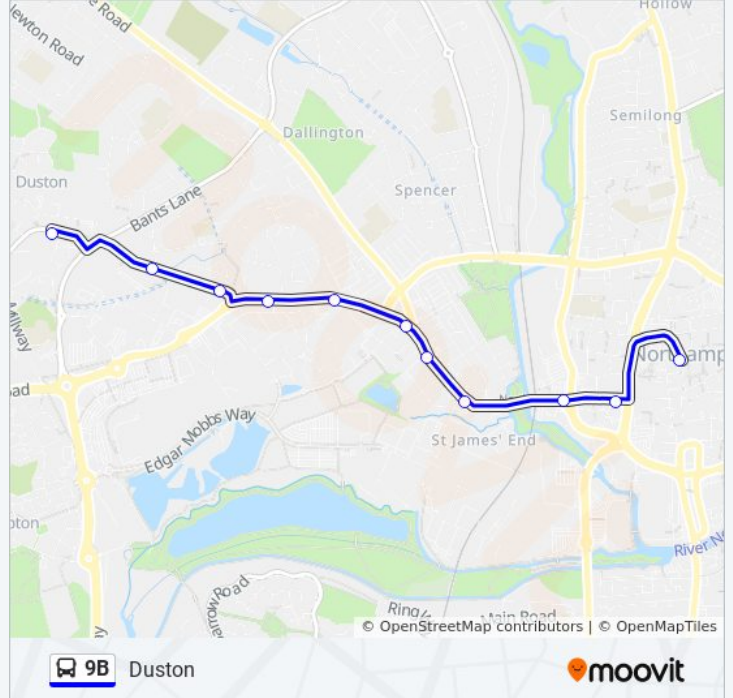

Direction: Duston

14 stops

[VIEW LINE SCHEDULE](#)

- General Hospital, Northampton
- General Hospital, Northampton
- General Hospital, Northampton
- Northampton Bus Interchange, Northampton
- Sol Central, Northampton
- Rail Station Approach Road, Northampton
- Byfield Road, St James End
- Bus Depot, St James End
- Natwest Bank, St James End
- Beacon Bingo, St James End
- Malcolm Drive, St James End
- Windsor Crescent, Duston
- Ellesmere Avenue, Duston
- Hawkstone Close, Duston

9B bus Info

Direction: Duston

Stops: 14

Trip Duration: 20 min

Line Summary:

Direction: Northampton

38 stops

[VIEW LINE SCHEDULE](#)

9B bus Info

Direction: Northampton

Stops: 38

Trip Duration: 38 min

Line Summary:

Cotswold Avenue, Duston

Malvern Grove Shops, Duston

Mendip Road, Duston

Lovat Drive, Duston

Ellesmere Avenue, Duston

Windsor Crescent, Duston

Malcolm Drive, St James End

Beacon Bingo, St James End

Natwest Bank, St James End

Bus Depot, St James End

Byfield Road, St James End