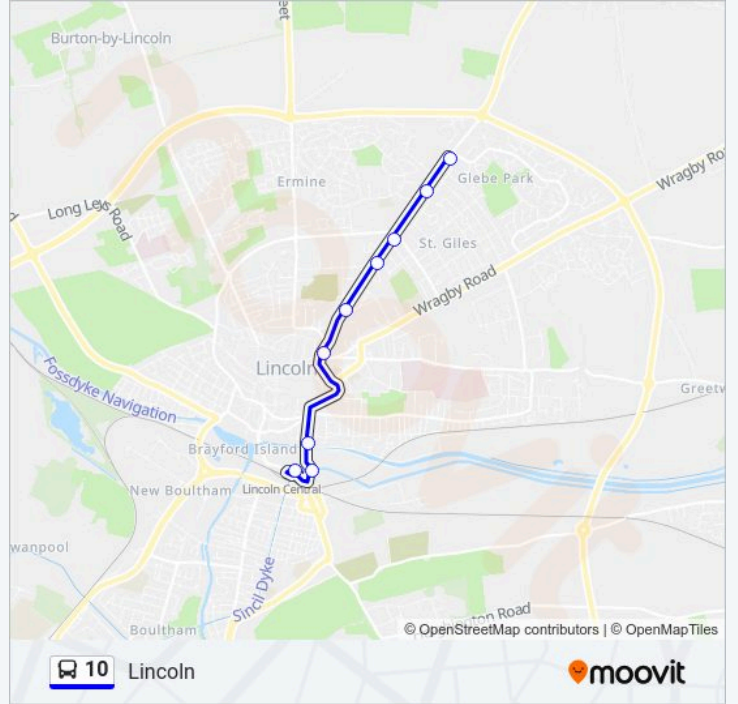

**Direction: Nettleham Fields**

9 stops

[VIEW LINE SCHEDULE](#)

Central Bus Station, Lincoln

Lincoln Hotel, Lincoln

Mainwaring Road, Lincoln

Byron Avenue, Lincoln

Footpath To Health Centre, Ermine East

### Direction: Lincoln

9 stops

[VIEW LINE SCHEDULE](#)

Waitrose, Nettleham Fields

Outer Circle Drive, St Giles

Geneva Avenue, Lincoln

Byron Avenue, Lincoln

Mainwaring Road, Lincoln

### 10 bus Time Schedule

Lincoln Route Timetable:

Monday	10:03-16:03
Tuesday	10:03-16:03
Wednesday	10:03-16:03
Thursday	10:03-16:03
Friday	10:03-16:03
Saturday	10:03-16:03
Sunday	Not Operational

### 10 bus Info

**Direction:** Lincoln

**Stops:** 9

**Trip Duration:** 12 min

**Line Summary:**

10 bus time schedules and route maps are available in an offline PDF at [moovitapp.com](https://moovitapp.com). Use the Moovit App to see live bus times, train schedule or subway schedule, and step-by-step directions for all public transit in East Midlands.