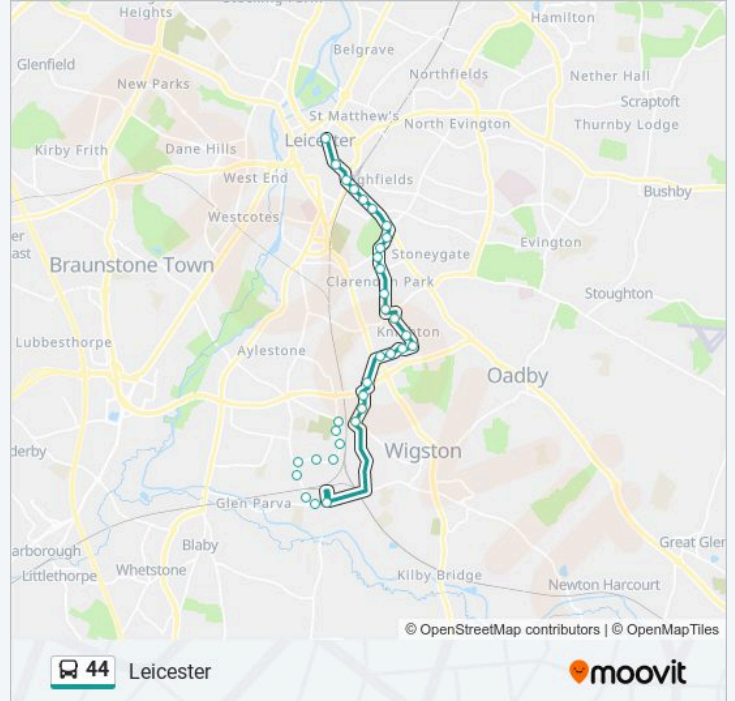

The Fairfield, South Wigston

Cornwall Road, South Wigston

Bedford Road, South Wigston

Durham Drive, Leicester

Parvian Road, Leicester

Brixham Drive, Wigston Fields

Croft Drive, Wigston Fields

Ramsbury Road, Knighton

## 44 bus Info

**Direction:** Leicester

**Stops:** 33

**Trip Duration:** 40 min

**Line Summary:**

Gainsborough Road, Clarendon Park  
 Clarendon Park Road, Clarendon Park  
 Howard Road, Clarendon Park  
 St Marys Road, Clarendon Park  
 London Road, Clarendon Park  
 St James Road, Clarendon Park  
 Granville Road, Leicester  
 Saxby Street, Leicester  
 Prebend Street, Leicester  
 Station Street, Leicester  
 Charles Street, Leicester  
 Haymarket Bus Station, Leicester

**Direction: South Wigston**

32 stops

[VIEW LINE SCHEDULE](#)

Haymarket Bus Station, Leicester  
 Charles Street, Leicester  
 Rail Station, Leicester  
 Prebend Street, Leicester  
 Saxby Street, Leicester  
 Granville Road, Leicester  
 London Road, Clarendon Park  
 St Marys Road, Clarendon Park  
 Howard Road, Clarendon Park  
 Clarendon Park Road, Clarendon Park  
 Gainsborough Road, Clarendon Park  
 Northcote Road, Leicester  
 Arboretum, South Knighton  
 Carisbrooke Avenue, South Knighton  
 Ashclose Avenue, South Knighton  
 Northfold Road, Knighton  
 Kingsmead Road, Knighton

**44 bus Info**

**Direction:** South Wigston

**Stops:** 32

**Trip Duration:** 35 min

**Line Summary:**

Meadvale Road, Knighton  
Ramsbury Road, Knighton  
Croft Drive, Wigston Fields  
Brixham Drive, Wigston Fields  
Shackerdale Road, Wigston Fields  
Parvian Road, Leicester  
Durham Drive, Leicester  
Bedford Road, South Wigston  
Cornwall Road, South Wigston  
The Fairfield, South Wigston  
Cumberland Road, South Wigston  
Tigers Road, South Wigston  
Jasmine Court, South Wigston  
Leopold Street, South Wigston  
South Leicestershire College, South Wigston