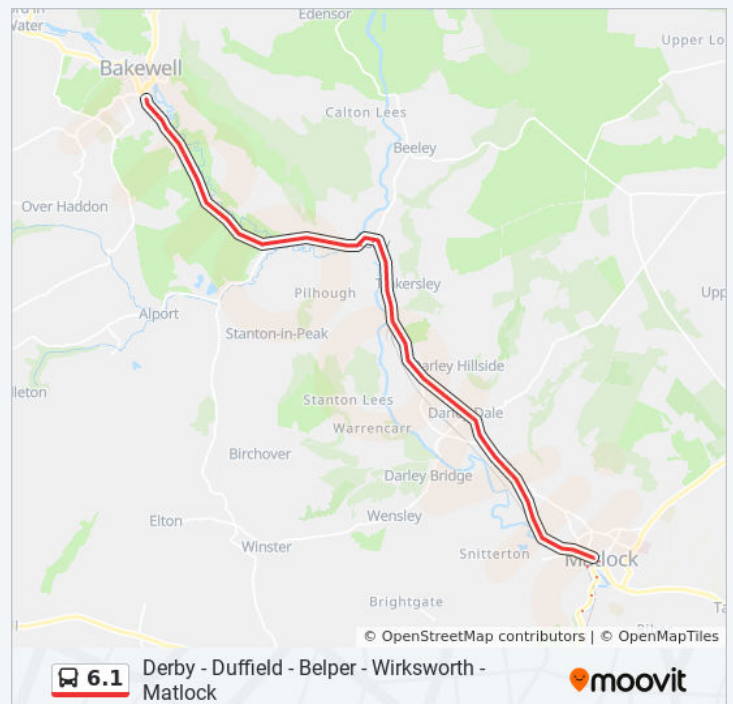

## 6.1 bus Info

**Direction:** Derby

**Stops:** 110

**Trip Duration:** 100 min

**Line Summary:**

**Bakewell Road, Matlock**

9 Bakewell Road, Matlock Town Civil Parish

**Old English, Matlock**