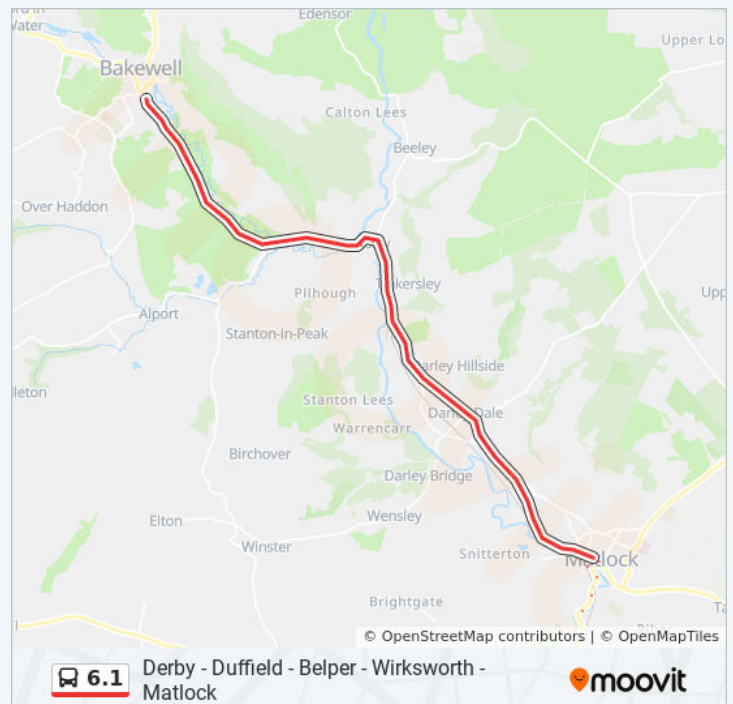

Direction: Matlock

24 stops

[VIEW LINE SCHEDULE](#)

Matlock Street, Bakewell

The Manners, Bakewell

Matlock Street, Bakewell

Burton Close Drive, Bakewell

Haddon House Farm, Bakewell

Haddon Hall, Bakewell

A6, Nether Haddon Civil Parish

Picory Corner, Rowsley

Wye Farm, Rowsley

Peacock Hotel, Rowsley

Woodhouse Lane, Rowsley Civil Parish

Peak Village, Rowsley

A6, Rowsley Civil Parish

Harrison Way, Northwood

Northwood Lane, Northwood

Firth Rixson, Northwood

Grouse Inn, Darley Dale

Broad Walk, Darley Dale

Dale Road North, Darley Dale Civil Parish

Whitworth Institute, Darley Dale

Greenaway Lane, Darley Dale

St Elphins, Darley Dale

Old Hackney Lane, Darley Dale

Old Hackney Lane, Darley Dale Civil Parish

Whitworth Hospital, Darley Dale

Hooley Estate, Darley Dale

Meadow View, Darley Dale Civil Parish

Morledge, Matlock

Gateway Court, Matlock

Twiggs, Matlock

6.1 bus Time Schedule

Matlock Route Timetable:

Sunday	Not Operational
Monday	6:30 PM
Tuesday	6:30 PM
Wednesday	6:30 PM
Thursday	6:30 PM
Friday	6:30 PM
Saturday	6:30 PM

6.1 bus Info

Direction: Matlock

Stops: 24

Trip Duration: 20 min

Line Summary: