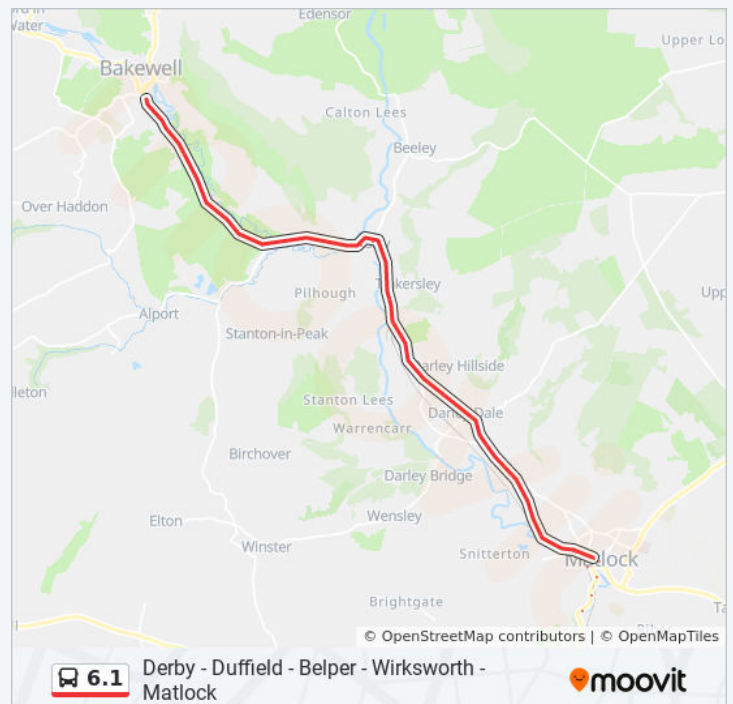

## 6.1 bus Info

**Direction:** Belper

**Stops:** 44

**Trip Duration:** 36 min

**Line Summary:**

Market Place, Wirksworth

St John's Street, Wirksworth

Summer Lane, Wirksworth