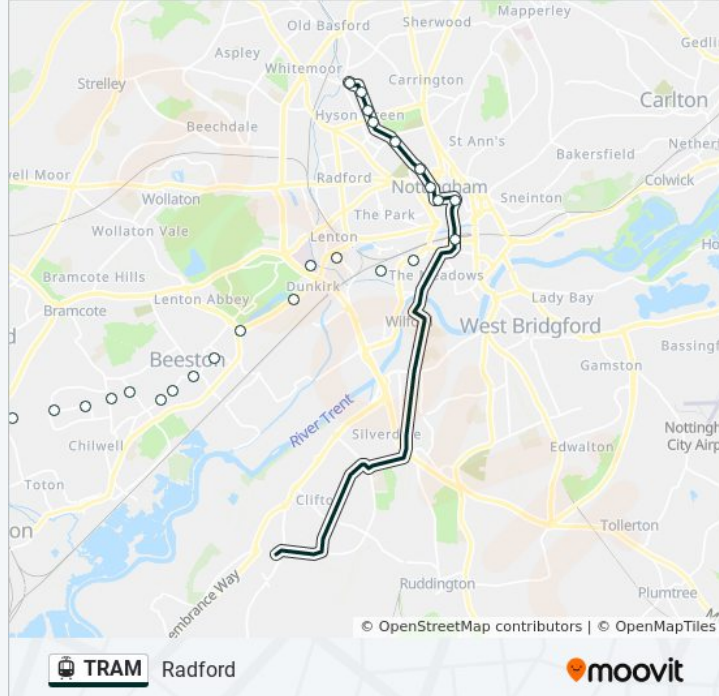

Direction: Radford

25 stops

[VIEW LINE SCHEDULE](#)

Toton Lane Tram Stop, Toton
 Inham Road Tram Stop, Chilwell
 Eskdale Drive Tram Stop, Chilwell
 Bramcote Lane Tram Stop, Chilwell
 Cator Lane Tram Stop, Chilwell
 High Road - Central College Tram Stop, Chilwell
 Chilwell Road Tram Stop, Beeston
 Beeston Centre Tram Stop, Beeston
 Middle Street Tram Stop, Beeston
 University Boulevard Tram Stop, Nottingham University Main Campus
 University Of Nottingham Tram Stop, Nottingham University Main Campus
 Queens Medical Centre Tram Stop, Queens Medical Centre
 Gregory Street Tram Stop, Lenton
 Ng2 Tram Stop, Lenton Lane Industrial Estate
 Meadows Way West Tram Stop, Meadows
 Nottingham Station Tram Stop, Nottingham
 Lace Market Tram Stop, Nottingham

TRAM light rail Info

Direction: Radford

Stops: 25

Trip Duration: 36 min

Line Summary:

Old Market Square Tram Stop, Nottingham

Royal Centre Tram Stop, Nottingham

Ntu Tram Stop, Nottingham Trent University In City Centre

High School Tram Stop, Arboretum

The Forest Tram Stop, the Forest

Noel Street Tram Stop, Hyson Green

Beaconsfield Street Tram Stop, Forest Fields

Shipstone Street Tram Stop, Radford

Direction: Toton

33 stops

[VIEW LINE SCHEDULE](#)

Hucknall Tram Stop, Hucknall

Butler's Hill Tram Stop, Butlers Hill

Moor Bridge Tram Stop, Moor Bridge

Bulwell Forest Tram Stop, Bulwell Forest

Bulwell Tram Stop, Bulwell

Highbury Vale Tram Stop, Highbury Vale