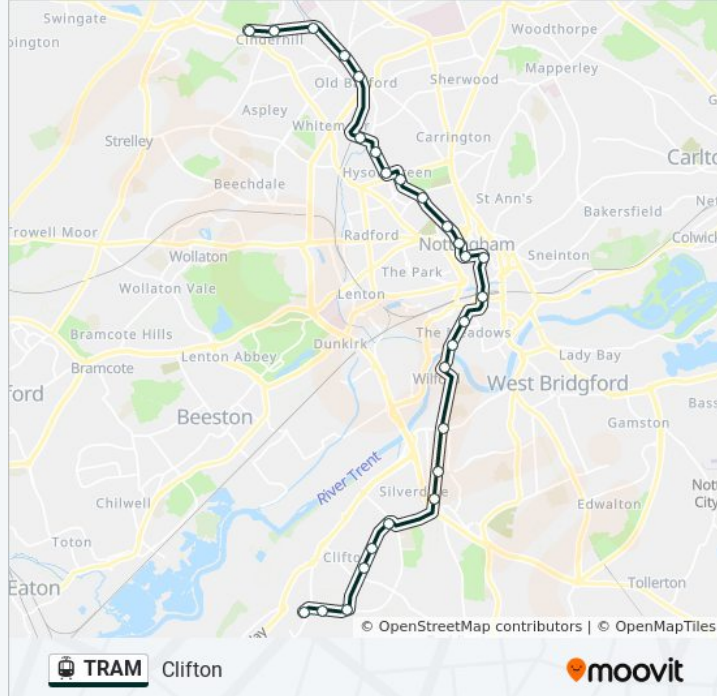

TRAM light rail Info

Direction: Clifton

Stops: 27

Trip Duration: 46 min

Line Summary:

Wilford Lane Tram Stop, Wilford

Compton Acres Tram Stop, Compton Acres

Ruddington Lane Tram Stop, Compton Acres

Southchurch Drive North Tram Stop, Clifton

Rivergreen Tram Stop, Clifton

Clifton Centre Tram Stop, Clifton

Holy Trinity Tram Stop, Clifton

Summerwood Lane Tram Stop, Clifton

Clifton South Tram Stop, Clifton

Direction: Hucknall

34 stops

[VIEW LINE SCHEDULE](#)

Toton Lane Tram Stop, Toton

Inham Road Tram Stop, Chilwell

Eskdale Drive Tram Stop, Chilwell

Bramcote Lane Tram Stop, Chilwell

Cator Lane Tram Stop, Chilwell