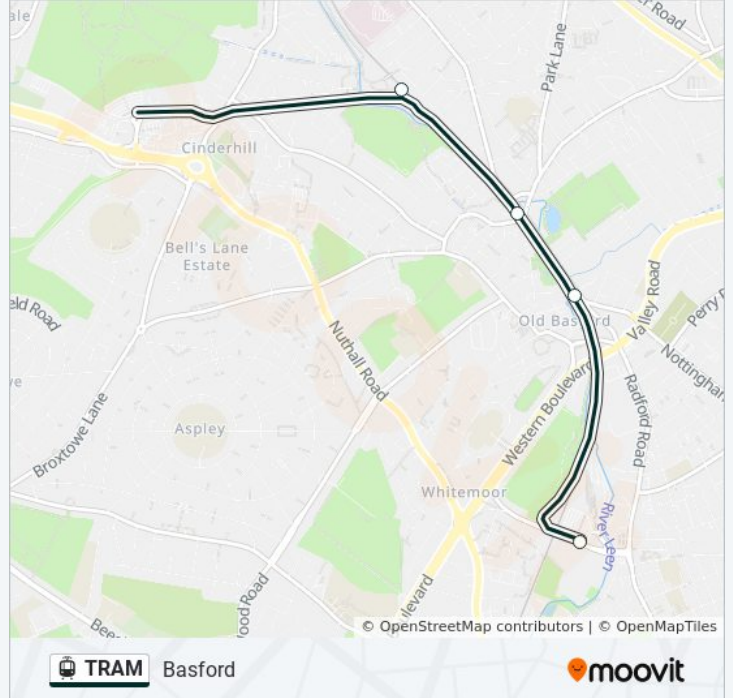

Use the Moovit App to find the closest TRAM light rail station near you and find out when is the next TRAM light rail arriving.

Direction: Basford

9 stops

[VIEW LINE SCHEDULE](#)

Hucknall Tram Stop, Hucknall

Butler's Hill Tram Stop, Butlers Hill

Moor Bridge Tram Stop, Moor Bridge

Bulwell Forest Tram Stop, Bulwell Forest

Bulwell Tram Stop, Bulwell

Highbury Vale Tram Stop, Highbury Vale

David Lane Tram Stop, Basford

Basford Tram Stop, Basford

Wilkinson Street Tram Stop, Basford

TRAM light rail Time Schedule

Basford Route Timetable:

Sunday	12:25 AM - 8:04 PM
Monday	12:10 AM - 10:04 PM
Tuesday	12:25 AM - 10:04 PM
Wednesday	12:25 AM - 10:04 PM
Thursday	12:25 AM - 10:04 PM
Friday	12:25 AM - 10:04 PM
Saturday	12:10 AM - 10:04 PM

TRAM light rail Info

Direction: Basford

Stops: 9

Trip Duration: 15 min

Line Summary:

Direction: Clifton

27 stops

[VIEW LINE SCHEDULE](#)