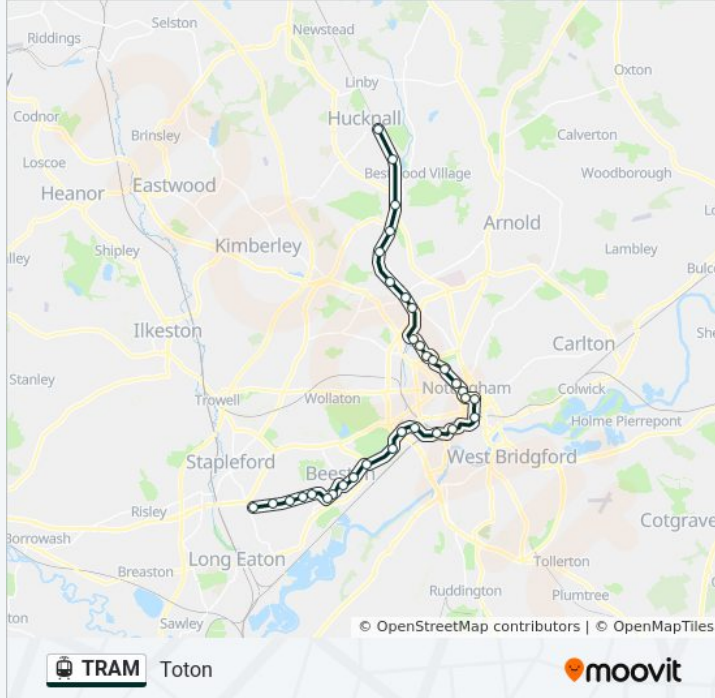

TRAM light rail Info

Direction: Toton

Stops: 33

Trip Duration: 63 min

Line Summary:

Meadows Way West Tram Stop, Meadows

Ng2 Tram Stop, Lenton Lane Industrial Estate

Gregory Street Tram Stop, Lenton

Queens Medical Centre Tram Stop, Queens Medical Centre

University Of Nottingham Tram Stop, Nottingham University Main Campus

University Boulevard Tram Stop, Nottingham University Main Campus

Middle Street Tram Stop, Beeston

Beeston Centre Tram Stop, Beeston

Chilwell Road Tram Stop, Beeston

High Road - Central College Tram Stop, Chilwell

Cator Lane Tram Stop, Chilwell

Bramcote Lane Tram Stop, Chilwell

Eskdale Drive Tram Stop, Chilwell

Inham Road Tram Stop, Chilwell

Toton Lane Tram Stop, Toton

TRAM light rail time schedules and route maps are available in an offline PDF at moovitapp.com. Use the [Moovit App](#) to see live bus times, train schedule or subway schedule, and step-by-step directions for all public transit in East Midlands.