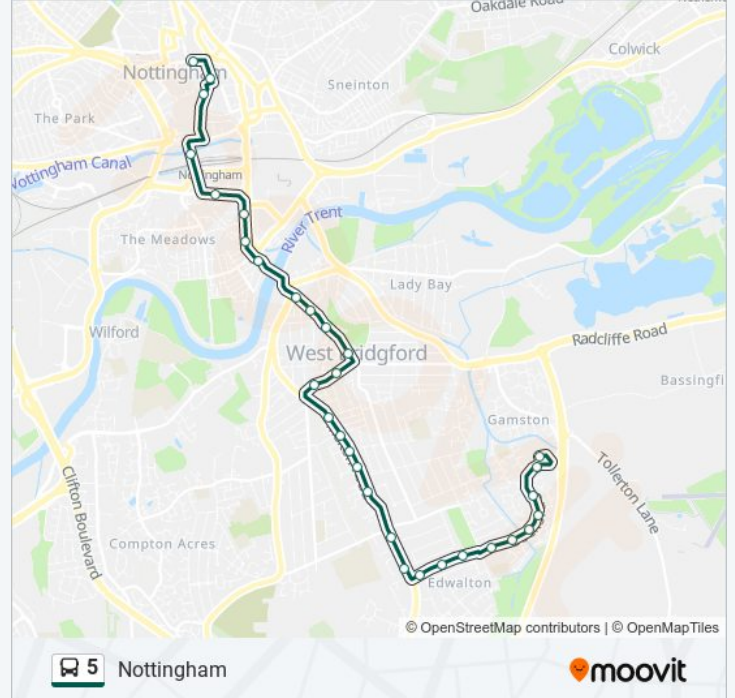

### Direction: Nottingham

31 stops

[VIEW LINE SCHEDULE](#)

Morrisons, Gamston

Lings Bar Hospital, Gamston

Yewdale Close, Gamston

Watendlath Close, Gamston

Rosthwaite Close, Gamston

### 5 bus Info

**Direction:** Nottingham

**Stops:** 31

**Trip Duration:** 26 min

**Line Summary:**

Highfield Road, West Bridgford

The Poplars, West Bridgford

Central Avenue, West Bridgford

Co-Op, West Bridgford

Hound Road, West Bridgford

Cricket Ground, Trent Bridge

Victoria Embankment, Trent Bridge (Me06)

Ryehill Street, Meadows (Me07)

Eugene Gardens, Meadows (Me08)

Lammas Gardens, Meadows (Me09)

Nottingham Railway Station, Nottingham

Fletcher Gate, Lace Market

George Street, Nottingham

Victoria Centre, Nottingham

5 bus time schedules and route maps are available in an offline PDF at [moovitapp.com](https://moovitapp.com). Use the [Moovit App](#) to see live bus times, train schedule or subway schedule, and step-by-step directions for all public transit in East Midlands.