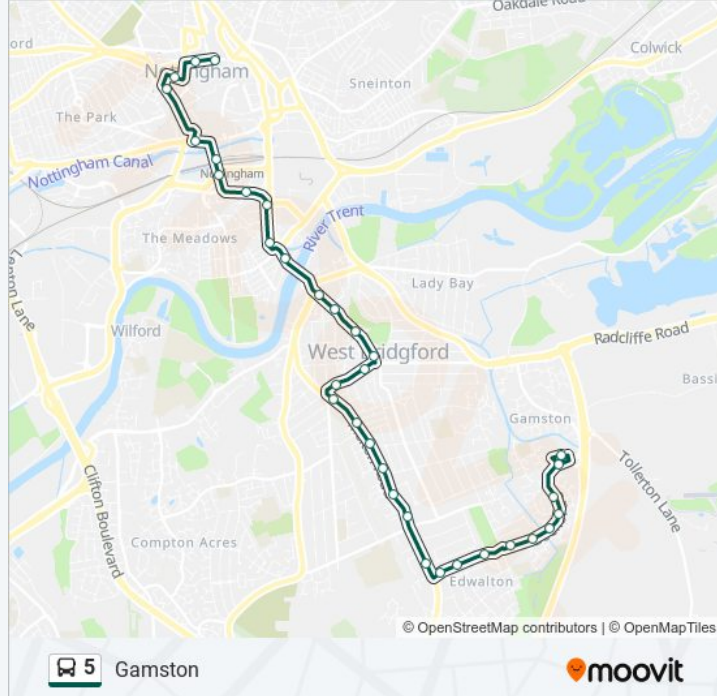

## 5 bus Info

**Direction:** Gamston

**Stops:** 34

**Trip Duration:** 30 min

**Line Summary:**

Valley Road, West Bridgford

Firs Road, Edwalton

Apple Tree Close, Edwalton

Melton Gardens, Edwalton

Alford Road, Edwalton

Kingfishers Court, Gamston

Hérons Court, Gamston

Rosthwaite Close, Gamston

Watendlath Close, Gamston

Yewdale Close, Gamston

Lings Bar Hospital, Gamston

### Direction: Nottingham

31 stops

[VIEW LINE SCHEDULE](#)

Morrisons, Gamston

Lings Bar Hospital, Gamston

Yewdale Close, Gamston

Watendlath Close, Gamston

Rosthwaite Close, Gamston