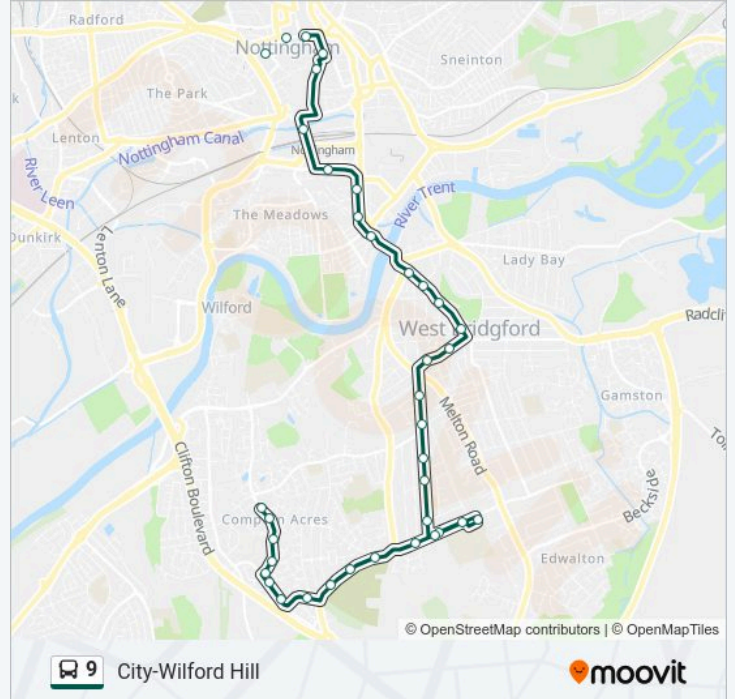

Sherborne Road, West Bridgford

Kingston Road, West Bridgford

South Road, West Bridgford

Highfield Road, West Bridgford

The Poplars, West Bridgford

Central Avenue, West Bridgford

Co-Op, West Bridgford

Hound Road, West Bridgford

Cricket Ground, Trent Bridge

Victoria Embankment, Trent Bridge (Me06)

Ryehill Street, Meadows (Me07)

Eugene Gardens, Meadows (Me08)

Lammas Gardens, Meadows (Me09)

Nottingham Railway Station, Nottingham

Fletcher Gate, Lace Market

George Street, Nottingham

Victoria Centre, Nottingham

Elite, Nottingham

Angel Row A2, Nottingham

9 bus time schedules and route maps are available in an offline PDF at moovitapp.com. Use the Moovit App to see live bus times, train schedule or subway schedule, and step-by-step directions for all public transit in East Midlands.

© 2024 Moovit - All Rights Reserved