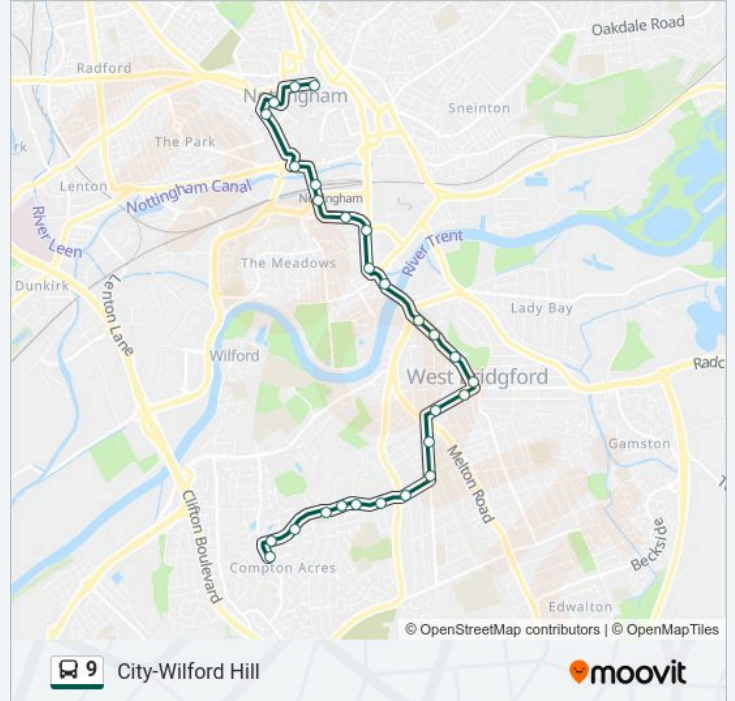

Stowe Avenue, West Bridgford

Rushcliffe Arena, West Bridgford

Syon Park Close, Compton Acres

Dorset Gardens, Compton Acres

Parkstone Close, Compton Acres

Shops, Compton Acres

Direction: Nottingham

37 stops

[VIEW LINE SCHEDULE](#)

Shops, Compton Acres

Charlecote Park Drive, Compton Acres

Cranford Gardens, Compton Acres

Mickleborough Way, Compton Acres

Claremont Drive, Compton Acres

Maythorn Close, Compton Acres

Cloverlands, Compton Acres

Europa Way, Wilford Hill

Greythorn Drive, Wilford Hill

Cemetery, Wilford Hill

Stanhope Drive, Wilford Hill

Willow Road, West Bridgford

Musters Road, West Bridgford

Rushcliffe School, West Bridgford

Selby Road, West Bridgford

Musters Road, West Bridgford

Ellesmere Road, West Bridgford

Malvern Road, West Bridgford

9 bus Time Schedule

Nottingham Route Timetable:

Sunday	09:35 - 19:34
Monday	08:51 - 19:34
Tuesday	08:51 - 19:34
Wednesday	08:51 - 19:34
Thursday	08:51 - 19:34
Friday	08:51 - 19:34
Saturday	09:21 - 19:34

9 bus Info

Direction: Nottingham

Stops: 37

Trip Duration: 33 min

Line Summary: