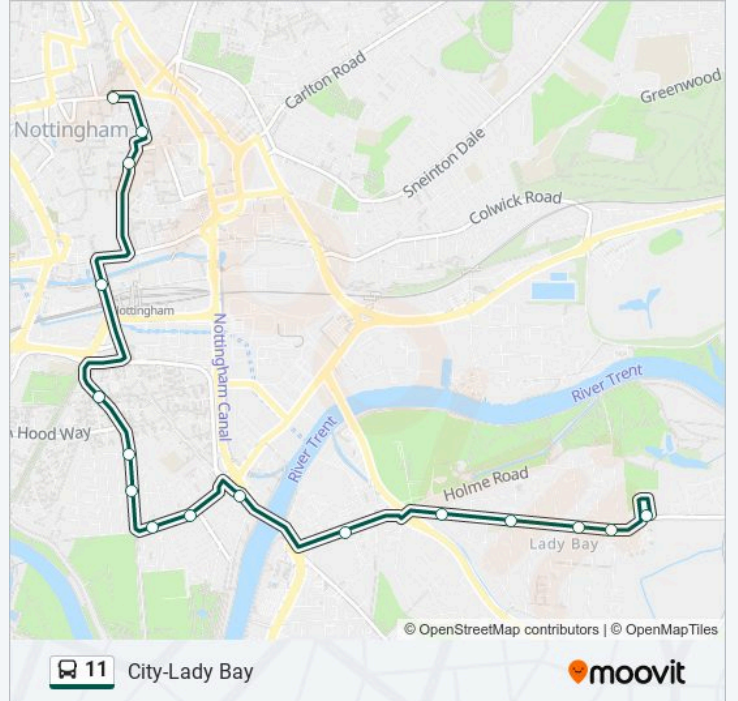

11 bus time schedules and route maps are available in an offline PDF at moovitapp.com. Use the Moovit App to see live bus times, train schedule or subway schedule, and step-by-step directions for all public transit in East Midlands.

© 2024 Moovit - All Rights Reserved