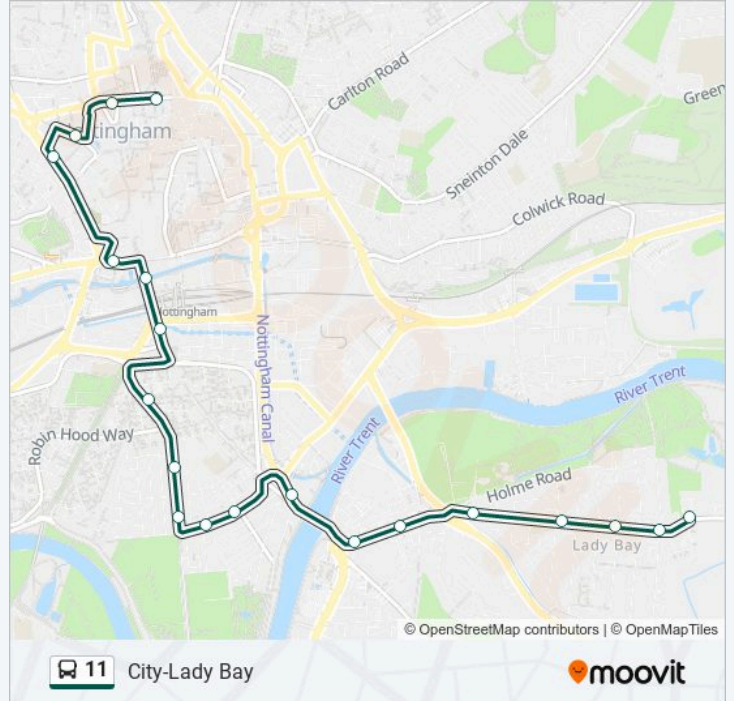

11

City-Lady Bay

Get The App

The 11 bus line (City-Lady Bay) has 2 routes. For regular weekdays, their operation hours are:

(1) Lady Bay: 00:00 - 23:15(2) Nottingham: 06:12 - 23:42

Use the Moovit App to find the closest 11 bus station near you and find out when is the next 11 bus arriving.

Direction: Lady Bay

20 stops

[VIEW LINE SCHEDULE](#)

Victoria Centre, Nottingham
Elite, Nottingham
Angel Row A1, Nottingham
Maid Marian Way, Nottingham
Broadmarsh, Nottingham
Nottingham Railway Station, Nottingham
Arkwright Street, Meadows (Me01)
Bridgeway Centre, Meadows (Me20)
Wilford Crescent, Meadows (Me37)
Holgate Road, Meadows (Me38)
Collygate Road, Meadows (Me39)
Bunbury Street, Meadows (Me71)
Victoria Embankment, Trent Bridge (Me05)
Cricket Ground, Trent Bridge
Fox Road, Trent Bridge
Woodland Road, Lady Bay
Primary School, Lady Bay
Gertrude Road, Lady Bay
Seymour Road, Lady Bay
Turning Circle, Lady Bay

11 bus Time Schedule

Lady Bay Route Timetable:

Sunday	18:00 - 23:00
Monday	00:00 - 23:15
Tuesday	00:00 - 23:15
Wednesday	00:00 - 23:15
Thursday	00:00 - 23:15
Friday	00:00 - 23:15
Saturday	00:00 - 23:15

11 bus Info

Direction: Lady Bay

Stops: 20

Trip Duration: 21 min

Line Summary:

Direction: Nottingham

16 stops

[VIEW LINE SCHEDULE](#)

- Turning Circle, Lady Bay
- Seymour Road, Lady Bay
- Gertrude Road, Lady Bay
- Primary School, Lady Bay
- Woodland Road, Lady Bay
- Fox Road, Trent Bridge
- Victoria Embankment, Trent Bridge (Me06)
- Bunbury Street, Meadows (Me41)
- Collygate Road, Meadows (Me42)
- Holgate Road, Meadows (Me43)
- Wilford Crescent, Meadows (Me44)
- Bridgeway Centre, Meadows (Me32)
- Nottingham Railway Station, Nottingham
- Fletcher Gate, Lace Market
- George Street, Nottingham
- Victoria Centre, Nottingham