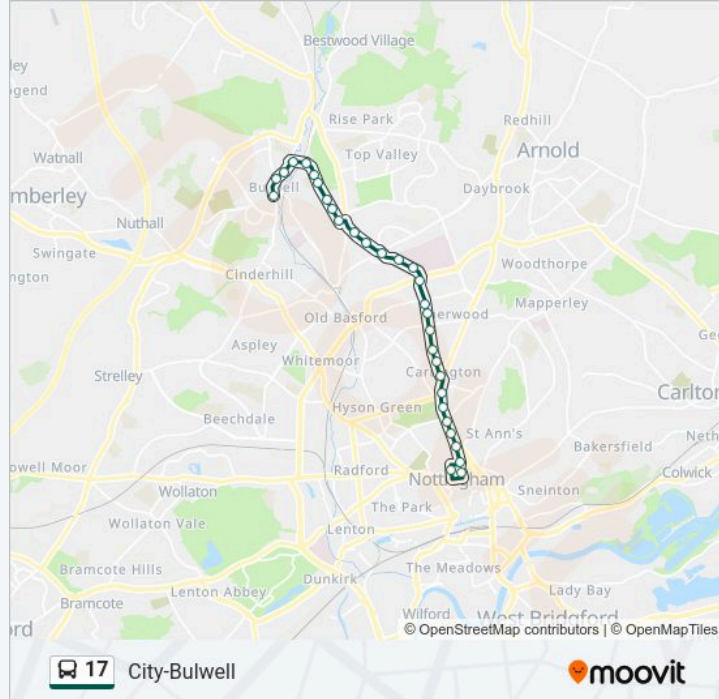

Teesdale Road, Sherwood Rise (Sh58)

Bernard Street, Sherwood Rise (Sh59)

Ebury Road, Sherwood Rise (Sh60)

Mansfield Road, Sherwood Rise (Sh61)

Redcliffe Road, Sherwood Rise (Fo06)

Forest Gates, Forest Fields (Fo07)

Forest Road, Arboretum (Fo08)

Huntingdon Street, Nottingham (Fo09)

Woodborough Road, Nottingham (Fo10)

Victoria Centre, Nottingham

Ntu City Campus, Nottingham

Victoria Centre, Nottingham

17 bus time schedules and route maps are available in an offline PDF at moovitapp.com. Use the Moovit App to see live bus times, train schedule or subway schedule, and step-by-step directions for all public transit in East Midlands.

© 2024 Moovit - All Rights Reserved