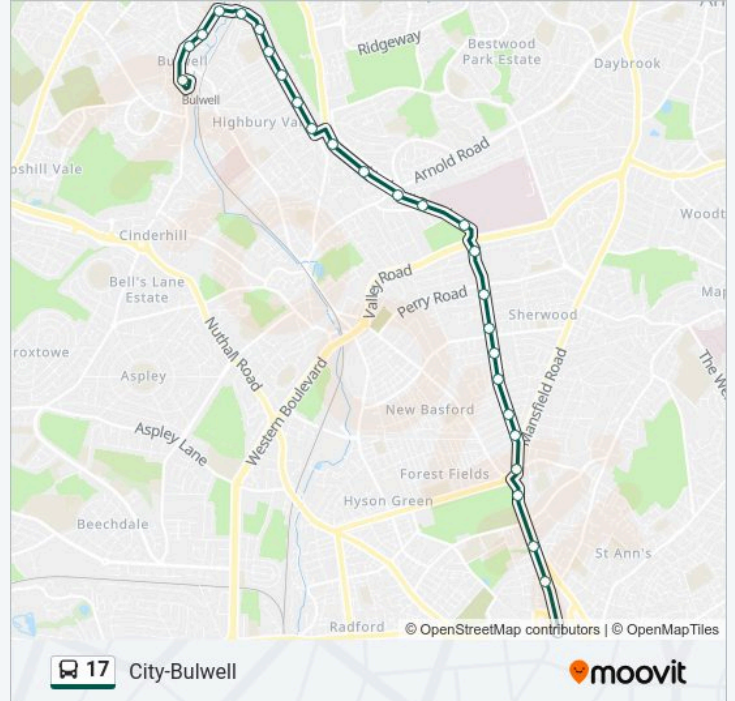

### Direction: Bulwell

27 stops

[VIEW LINE SCHEDULE](#)

- Victoria Centre, Nottingham
- Woodborough Road, Nottingham (Fo11)
- Huntingdon Street, Nottingham (Fo12)
- Forest Gates, Forest Fields (Fo15)
- Redcliffe Road, Sherwood Rise (Fo31)
- Mansfield Road, Sherwood Rise (Sh41)
- Ebury Road, Sherwood Rise (Sh42)
- Bernard Street, Sherwood Rise (Sh43)
- Teesdale Road, Sherwood Rise (Sh44)
- Leonard Avenue, Sherwood (Sh45)
- Perry Road, Sherwood (Sh46)
- Valley Road, Sherwood (Sh47)
- City Hospital (Sh48)
- Heathfield Road, Basford (Sh49)
- Arnold Road, Basford (Sh50)
- Riber Crescent, Basford (Bw18)
- Gorse Court, Basford (Bw19)
- Kersall Drive, Highbury Vale (Bu44)
- Piccadilly, Highbury Vale (Bu55)
- Pitch & Putt, Highbury Vale (Bu56)
- Cantrell Road, Bulwell (Bu57)

### 17 bus Info

**Direction:** Bulwell

**Stops:** 27

**Trip Duration:** 28 min

**Line Summary:**

- Bancroft Street, Bulwell (Bu58)
- Bestwood Road, Bulwell (Bu59)
- Carey Road, Bulwell (Bu60)
- Merchant Street, Bulwell (Bu34)
- Duke Street, Bulwell (Bu35)
- Bulwell Bus Station, Bulwell (Bu01)

**Direction: Nottingham**

30 stops

[VIEW LINE SCHEDULE](#)

- Bulwell Bus Station, Bulwell (Bu01)
- Duke Street, Bulwell
- Merchant Street, Bulwell (Bu21)
- Carey Road, Bulwell (Bu61)
- Bestwood Road, Bulwell (Bu62)
- Bancroft Street, Bulwell (Bu63)
- Cantrell Road, Bulwell (Bu64)
- Pitch & Putt, Highbury Vale (Bu65)
- Piccadilly, Highbury Vale (Bu66)
- Kersall Drive, Highbury Vale (Bu54)
- Gorse Court, Basford (Bw20)
- Riber Crescent, Basford (Bw21)
- Arnold Road, Basford (Sh51)
- Heathfield Road, Basford (Sh52)
- City Hospital (Sh53)
- Valley Road, Sherwood (Sh55)
- Perry Road, Sherwood (Sh56)
- Leonard Avenue, Sherwood (Sh57)

**17 bus Info**

**Direction:** Nottingham

**Stops:** 30

**Trip Duration:** 33 min

**Line Summary:**

Teesdale Road, Sherwood Rise (Sh58)

Bernard Street, Sherwood Rise (Sh59)

Ebury Road, Sherwood Rise (Sh60)