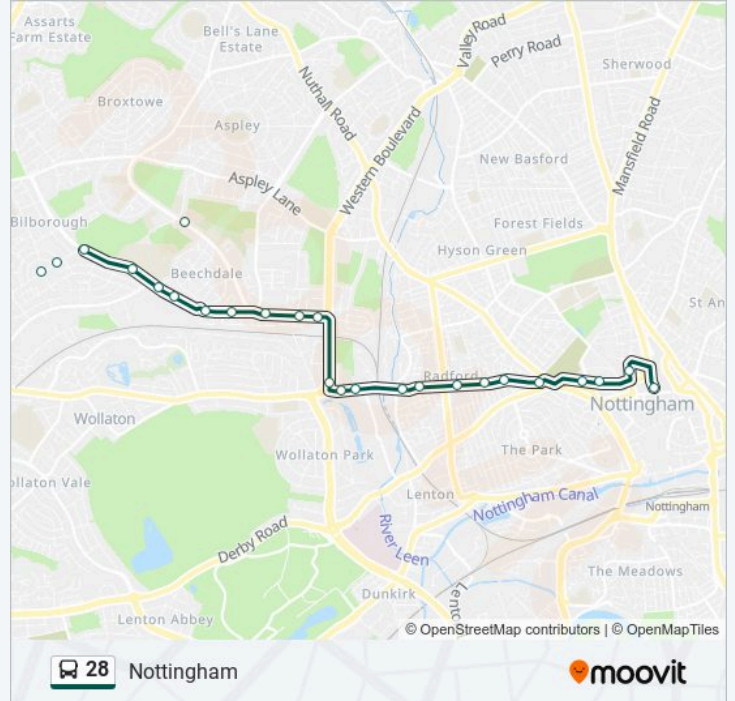

Kennington Road, Radford

Faraday Road, Radford (Ra11)

Middleton Street, Radford (Ra12)

Radford Boulevard, Radford (Ra13)

Albert Grove, Radford (Ra14)

Highurst Street, Radford (Ra15)

Canning Circus (Cc07)

Clarendon Street, Nottingham

Talbot Street, Nottingham

Ntu City Campus, Nottingham

Victoria Centre, Nottingham

28 bus time schedules and route maps are available in an offline PDF at moovitapp.com. Use the Moovit App to see live bus times, train schedule or subway schedule, and step-by-step directions for all public transit in East Midlands.

© 2024 Moovit - All Rights Reserved