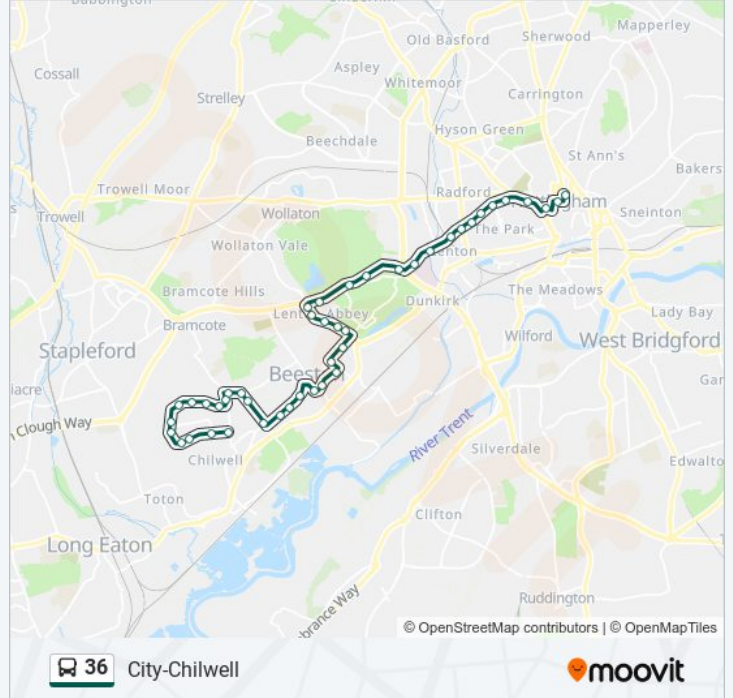

Direction: Chilwell

Stops: 44

Trip Duration: 38 min

Line Summary:

Manton Crescent, Nottingham University Main Campus (Un22)

West Gate, Nottingham University Main Campus (Un23)

Salthouse Lane, Beeston

Humber Road, Beeston

Resource Centre, Beeston

Jessamine Court, Beeston

Beeston Bus & Tram Interchange, Beeston

Collin Street, Chilwell

Wilmot Lane, Chilwell

Bridge Avenue, Chilwell

Cator Lane, Chilwell

Greenwood Court, Chilwell

Cator Lane Top, Chilwell

Mottram Road, Chilwell

Norman Close, Chilwell

Blandford Road, Chilwell

Wentworth Road, Chilwell

Great Hoggett Drive, Chilwell

Oak Acres, Chilwell

Valley Road, Chilwell

Eskdale Drive, Chilwell

Caldbeck Court, Chilwell

Kirkbride Court, Chilwell

Burton Drive, Chilwell

School Lane, Chilwell

Direction: Nottingham

48 stops

[VIEW LINE SCHEDULE](#)