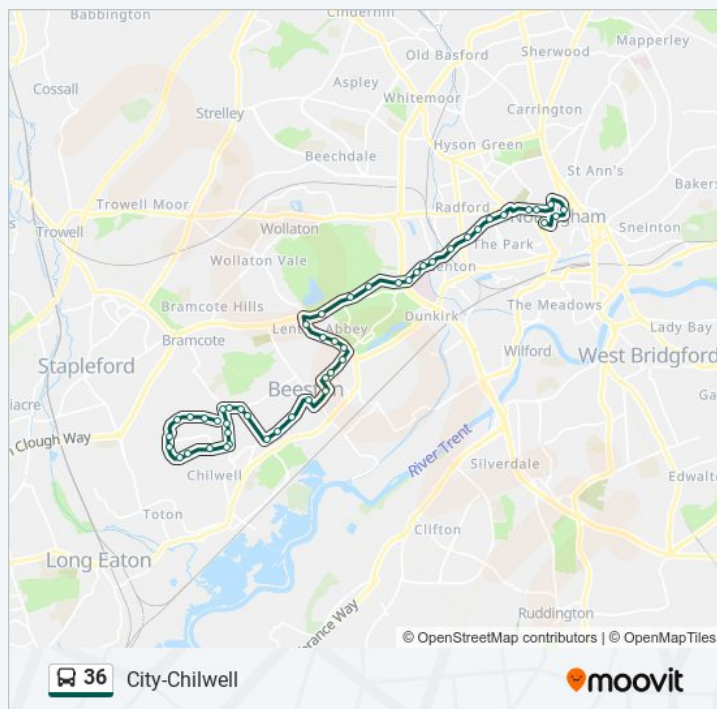

36 bus Info

Direction: Nottingham

Stops: 48

Trip Duration: 47 min

Line Summary:

Qmc Main Entrance, Queens Medical Centre (Qm02)

Qmc, Queens Medical Centre (Qm03)

Hillside, Lenton (Le01)