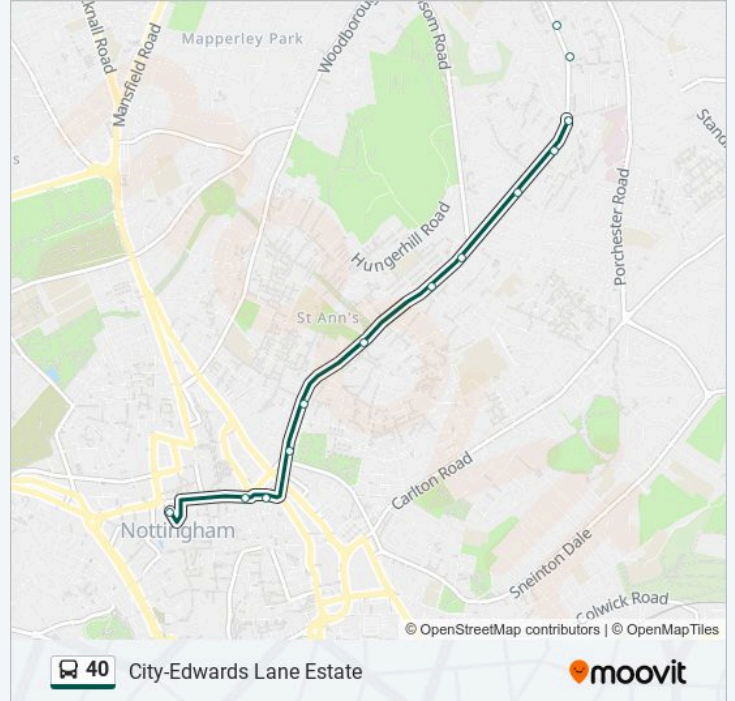

### Direction: Nottingham

40 stops

[VIEW LINE SCHEDULE](#)

- Longmead Drive, Sherwood (Sh65)
- Longmead Drive, Sherwood
- Rosecroft Drive, Sherwood (Sh68)
- Alderton Road, Sherwood (Sh77)
- Archdale Road, Sherwood
- City Hospital, Sherwood (Sh37)
- Yellow Car Park, City Hospital (Sh125)
- Purple Car Park, City Hospital
- Radiotherapy, City Hospital
- Main Entrance, City Hospital
- Day Surgery Unit, City Hospital
- City Hospital
- Hucknall Road, Sherwood (Sh25)
- Whatton Rise, Sherwood (Sh26)
- Edwards Lane, Sherwood (Sh27)
- Five Ways, Sherwood (Sh39)
- Perry Road, Sherwood (Sh40)
- Sherwood Shops, Sherwood (Sh13)
- Mansfield Street, Mapperley (Sh84)
- Cavendish Vale, Mapperley (Sh85)
- Sherwood Vale, Mapperley (Sh86)

### 40 bus Info

**Direction:** Nottingham

**Stops:** 40

**Trip Duration:** 42 min

**Line Summary:**

Briarwood Court, Mapperley (Sh87)  
 Winchester Court, Mapperley (Sh96)  
 Maurice Drive, Mapperley (Ma48)  
 Woodborough Road, Mapperley (Sa43)  
 Elliott Durham School, Mapperley (Sa44)  
 Boynton Drive, Mapperley (Sa45)  
 The Chestnuts, Mapperley (Sa46)  
 Landmere Gardens, Mapperley (Sa57)  
 Kildare Road, Thorneywood (Sa47)  
 Brewsters Road, Thorneywood (Sa02)  
 Botany Avenue, Thorneywood (Sa03)  
 Ransom Road, St Anns (Sa04)  
 Luther Close, St Anns (Sa05)  
 Robin Hood Chase, St Anns (Sa06)  
 Hedderley Walk, St Anns (Sa07)  
 Curzon Street, St Anns (Sa08)  
 East Street, Nottingham  
 Victoria Centre, Nottingham  
 Queen Street, Nottingham

**Direction: Sherwood**

40 stops

[VIEW LINE SCHEDULE](#)

Queen Street, Nottingham  
 Victoria Centre, Nottingham  
 Pryzm, Nottingham  
 Curzon Street, St Anns (Sa09)  
 Hedderley Walk, St Anns (Sa10)  
 Robin Hood Chase, St Anns (Sa11)  
 Luther Close, St Anns (Sa12)  
 Ransom Road, St Anns (Sa13)  
 Botany Avenue, Thorneywood (Sa14)  
 Brewsters Road, Thorneywood (Sa15)

**40 bus Info**

**Direction:** Sherwood

**Stops:** 40

**Trip Duration:** 37 min