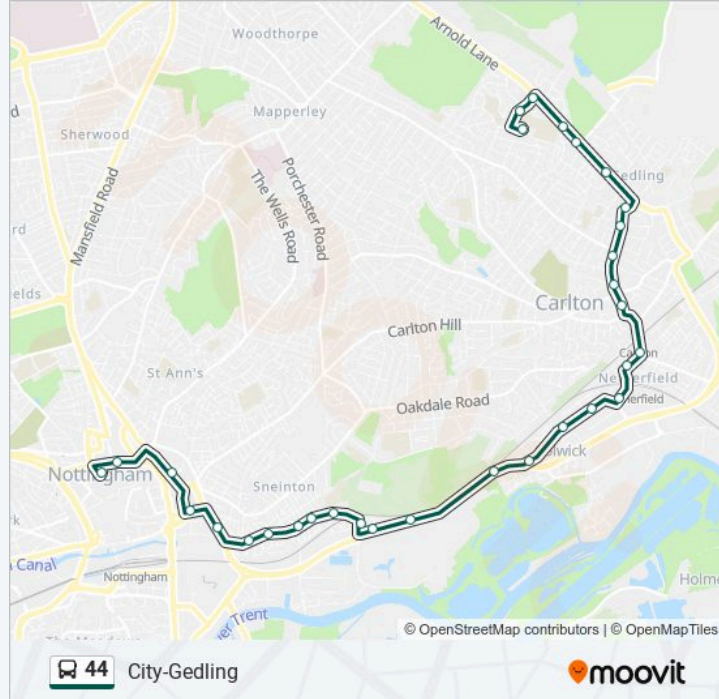

44 bus Info

Direction: Gedling

Stops: 31

Trip Duration: 32 min

Line Summary:

Redland Grove, Carlton

Westdale Lane East, Carlton

Tennyson Avenue, Gedling

Church View, Gedling

Wykes Avenue, Gedling

Cemetery, Gedling

Besecar Avenue, Gedling

Newton Road, Gedling

Turpin Avenue, Gedling

Turning Circle, Gedling

Direction: Nottingham

33 stops

[VIEW LINE SCHEDULE](#)

Turning Circle, Gedling

Turpin Avenue, Gedling

Newton Road, Gedling

Besecar Avenue, Gedling

Cemetery, Gedling

Wykes Avenue, Gedling

Church View, Gedling

Tennyson Avenue, Gedling

Westdale Lane East, Carlton

Redland Grove, Carlton

Elm Drive, Carlton

Shops, Netherfield

Knight Street, Netherfield

Chaworth Road, Colwick