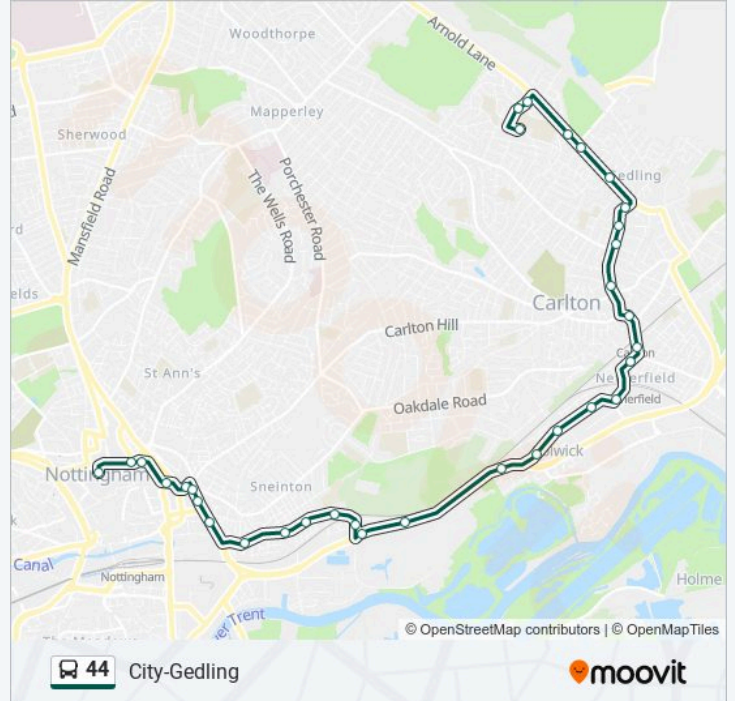

Greyhound Stadium, Colwick Park (Ck13)

Racecourse Park & Ride, Colwick Park (Ck27)

Racecourse Road, Colwick Park (Ck14)

Colwick Crossing, Sneinton (Sn19)

Lyndhurst Road, Sneinton (Sn20)

Trent Lane, Sneinton (Sn21)

Meadow Lane, Sneinton (Sn22)

Lower Eldon Street, Sneinton (Sn23)

Pennyfoot Street, Sneinton (Sn24)

Eyre Street, Sneinton (Sn25)

Southwell Road, Sneinton (Sn60)

Hockley, Nottingham

East Street, Nottingham

Victoria Centre, Nottingham

King Street, Nottingham

44 bus time schedules and route maps are available in an offline PDF at moovitapp.com. Use the Moovit App to see live bus times, train schedule or subway schedule, and step-by-step directions for all public transit in East Midlands.

© 2024 Moovit - All Rights Reserved