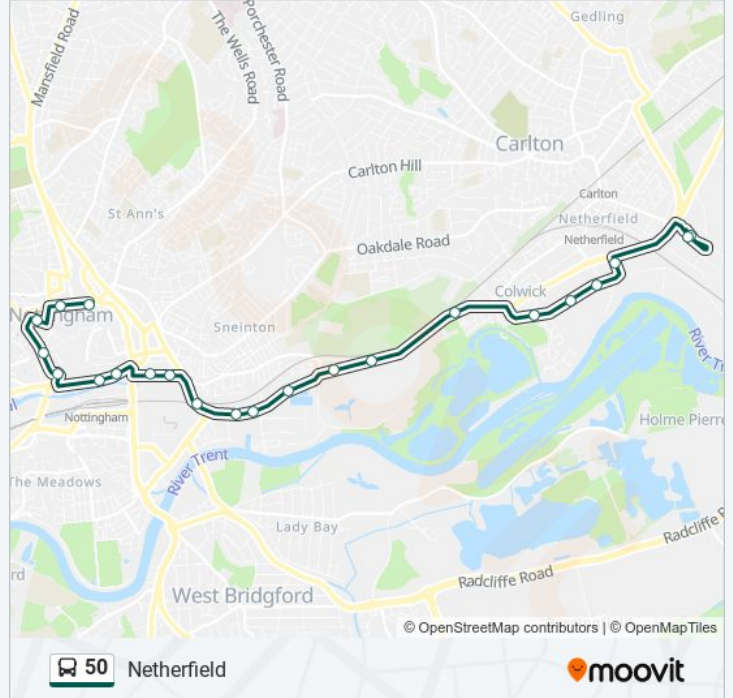

Direction: Netherfield

22 stops

[VIEW LINE SCHEDULE](#)

- Victoria Centre, Nottingham
- Elite, Nottingham
- Angel Row A3, Nottingham
- Maid Marian Way, Nottingham
- Collin Street, Nottingham
- Popham Street, Nottingham
- Canal Street, Nottingham
- Lace Way, Sneinton
- City Link Road, Sneinton
- Lady Bay Retail Park, Sneinton
- Poulton Drive, Meadow Lane Industrial Estate (Sn56)
- Trent Lane, Meadow Lane Industrial Estate (Sn57)
- Virgin Media, Sneinton (Sn58)
- Racecourse Park & Ride, Colwick Park (Ck28)
- Greyhound Stadium, Colwick Park (Ck02)
- Candle Meadow, Colwick (Ck03)
- Manor Farm, Colwick
- Hillarys Blinds, Colwick
- Private Road No. 1, Colwick
- Sainsburys, Colwick
- Morrisons, Netherfield

50 bus Info

Direction: Netherfield

Stops: 22

Trip Duration: 24 min

Line Summary:

Morrisons, Netherfield

Direction: Nottingham

23 stops

50 bus Info

Direction: Nottingham

Stops: 23

Trip Duration: 22 min

Line Summary:

East Street, Nottingham

Victoria Centre, Nottingham

Elite, Nottingham