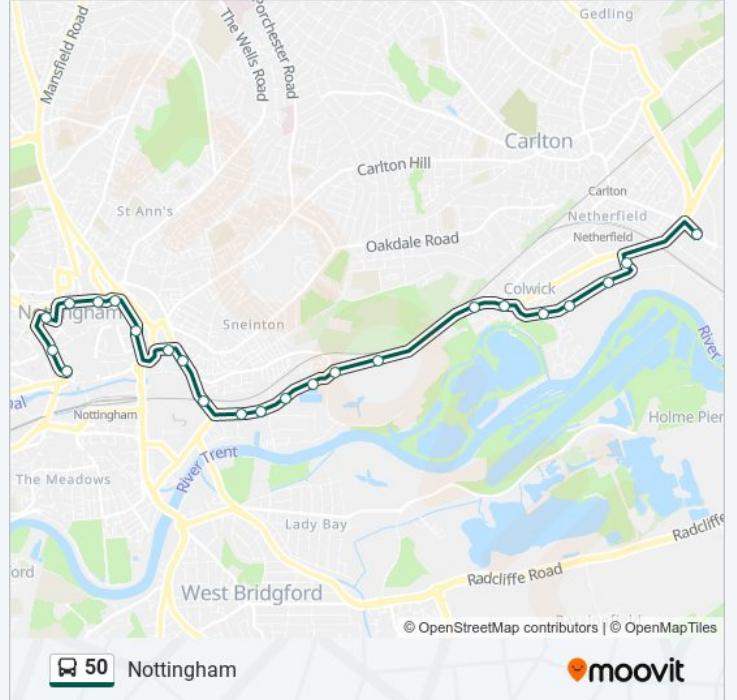

Direction: Netherfield

22 stops

[VIEW LINE SCHEDULE](#)

- Victoria Centre, Nottingham
- Elite, Nottingham
- Angel Row A3, Nottingham
- Maid Marian Way, Nottingham
- Collin Street, Nottingham
- Popham Street, Nottingham
- Canal Street, Nottingham
- Lace Way, Sneinton
- City Link Road, Sneinton
- Lady Bay Retail Park, Sneinton
- Poulton Drive, Meadow Lane Industrial Estate (Sn56)
- Trent Lane, Meadow Lane Industrial Estate (Sn57)
- Virgin Media, Sneinton (Sn58)
- Racecourse Park & Ride, Colwick Park (Ck28)
- Greyhound Stadium, Colwick Park (Ck02)
- Candle Meadow, Colwick (Ck03)
- Manor Farm, Colwick
- Hillarys Blinds, Colwick
- Private Road No. 1, Colwick
- Sainsburys, Colwick
- Morrisons, Netherfield

50 bus Info

Direction: Netherfield

Stops: 22

Trip Duration: 24 min

Line Summary:

Morrisons, Netherfield

Direction: Nottingham

23 stops

50 bus Info

Direction: Nottingham

Stops: 23

Trip Duration: 22 min

Line Summary:

East Street, Nottingham

Victoria Centre, Nottingham

Elite, Nottingham

Angel Row A3, Nottingham

Maid Marian Way, Nottingham

Collin Street, Nottingham

50 bus time schedules and route maps are available in an offline PDF at moovitapp.com. Use the [Moovit App](#) to see live bus times, train schedule or subway schedule, and step-by-step directions for all public transit in East Midlands.