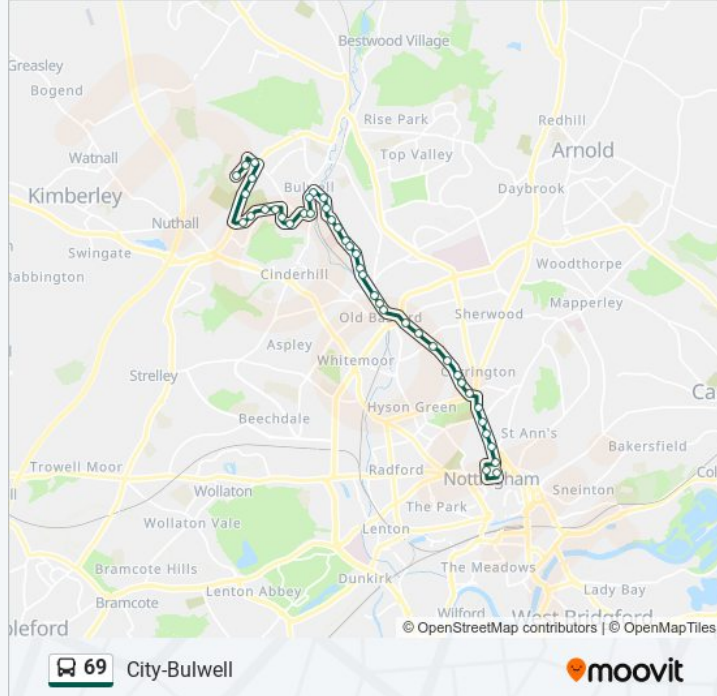

Vernon Avenue, Basford (Ba08)

Nottingham Road, Basford (Ba09)

Perry Road, Basford (Ba35)

Zulu Road, Basford (Ba36)

Haydn Road, Sherwood Rise (Ba37)

Central Avenue, Sherwood Rise (Ba38)

Beech Avenue, Sherwood Rise (Ff03)

Berridge Road, Sherwood Rise (Ff04)

Gregory Boulevard, Sherwood Rise (Ff05)

Forest Gates, Forest Fields (Fo07)

Forest Road, Arboretum (Fo08)

Huntingdon Street, Nottingham (Fo09)

Woodborough Road, Nottingham (Fo10)

Victoria Centre, Nottingham

Ntu City Campus, Nottingham

Victoria Centre, Nottingham

Direction: Snape Wood

39 stops

[VIEW LINE SCHEDULE](#)

Victoria Centre, Nottingham

Woodborough Road, Nottingham (Fo11)

Duke Street, Bulwell

Hazel Street, Bulwell (Bu67)

Latham Street, Bulwell (Bu68)

Rock Street, Bulwell (Bu69)

Bacton Avenue, Bulwell (Sw01)

Bardney Drive, Bulwell (Sw02)

Catherine Close, Bulwell (Sw03)

Aldi, Snape Wood (Sw04)