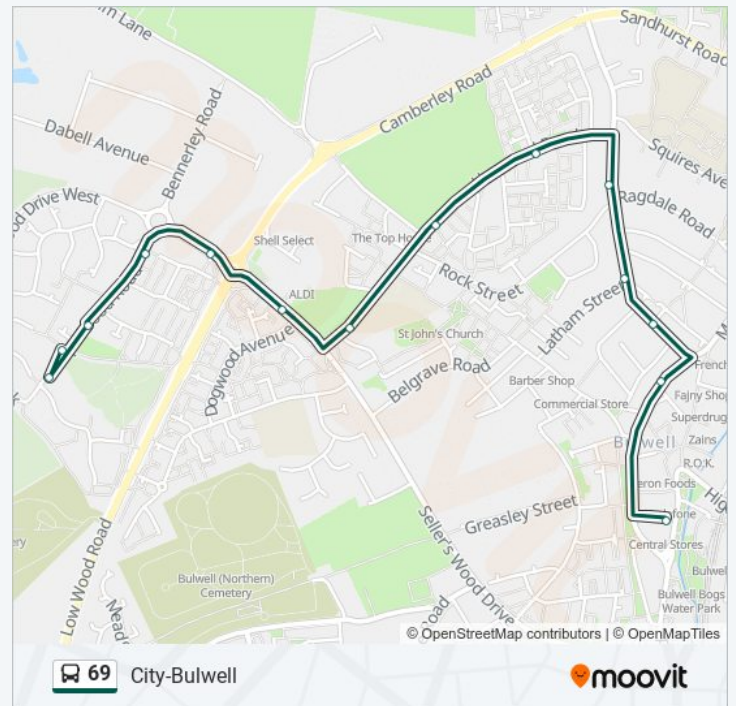

Vernon Avenue, Basford (Ba08)

Nottingham Road, Basford (Ba09)

Perry Road, Basford (Ba35)

Zulu Road, Basford (Ba36)

Haydn Road, Sherwood Rise (Ba37)

Central Avenue, Sherwood Rise (Ba38)

Beech Avenue, Sherwood Rise (Ff03)

Highbury Hospital, Highbury Vale (Bu15)

Piccadilly, Highbury Vale (Bu16)

Deptford Crescent, Highbury Vale (Bu17)

Cantrell Road, Highbury Vale (Bu18)

Bulwell Church, Bulwell (Bu19)

Bulwell Bus Station, Bulwell (Bu04)

Duke Street, Bulwell

Hazel Street, Bulwell (Bu67)

Latham Street, Bulwell (Bu68)

Rock Street, Bulwell (Bu69)

Bacton Avenue, Bulwell (Sw01)

Bardney Drive, Bulwell (Sw02)

Catherine Close, Bulwell (Sw03)

Aldi, Snape Wood (Sw04)

Camberley Road, Snape Wood (Sw05)

Stoney Houghton Gardens, Snape Wood (Sw06)

Corben Gardens, Snape Wood (Sw07)

Rowan Gardens, Snape Wood (Sw08)

Rowan Gardens, Snape Wood (Sw09)

69 bus time schedules and route maps are available in an offline PDF at moovitapp.com. Use the [Moovit App](#) to see live bus times, train schedule or subway schedule, and step-by-step directions for all public transit in East Midlands.