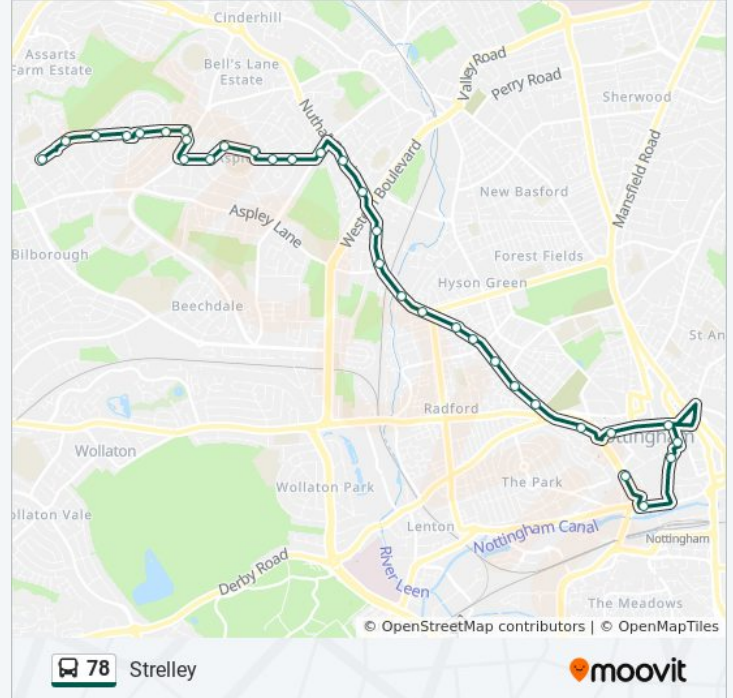

### Direction: Strelley

33 stops

[VIEW LINE SCHEDULE](#)

Maid Marian Way, Nottingham

Broadmarsh, Nottingham

Fletcher Gate, Lace Market

George Street, Nottingham

Victoria Centre, Nottingham

### 78 bus Info

**Direction:** Strelley

**Stops:** 33

**Trip Duration:** 39 min

**Line Summary:**

Aspley Lane, Whitemoor (Wm18)

The Whitemoor, Whitemoor (Wm19)

Western Boulevard, Whitemoor (Wm11)

Frinton Road, Broxtowe Estate (Br14)

Westleigh Road, Broxtowe Estate (Br15)

Flamsteed Road, Strelley (St11)

78 bus time schedules and route maps are available in an offline PDF at [moovitapp.com](https://moovitapp.com). Use the [Moovit App](#) to see live bus times, train schedule or subway schedule, and step-by-step directions for all public transit in East Midlands.