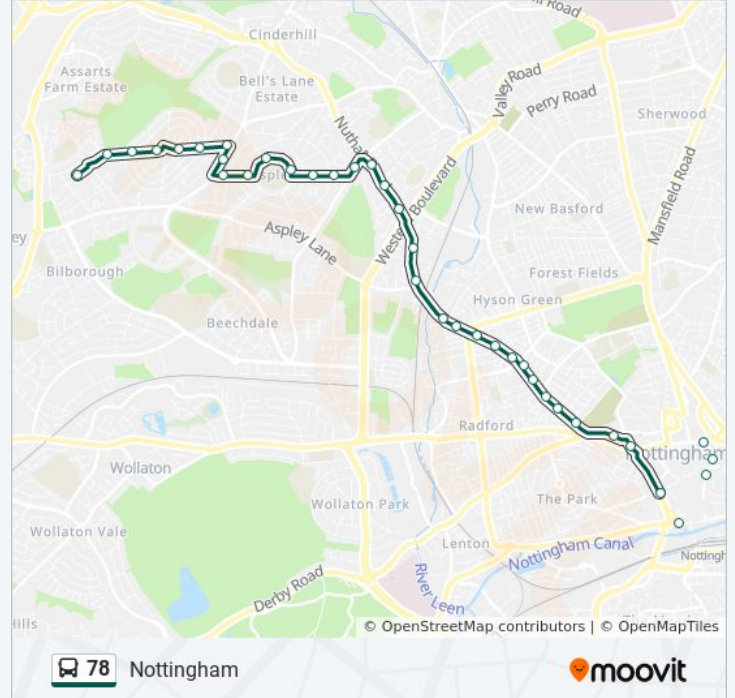

### 78 bus Info

**Direction:** Nottingham

**Stops:** 37

**Trip Duration:** 31 min

**Line Summary:**

Bridlington Street, Radford (Ra26)

Player Street, Radford (Ra27)

Hartley Road, Radford (Ra28)

### Direction: Strelley

33 stops

[VIEW LINE SCHEDULE](#)

Maid Marian Way, Nottingham

Broadmarsh, Nottingham

Fletcher Gate, Lace Market

George Street, Nottingham

Victoria Centre, Nottingham

### 78 bus Info

**Direction:** Strelley

**Stops:** 33

**Trip Duration:** 39 min

**Line Summary:**

Aspley Lane, Whitemoor (Wm18)

The Whitemoor, Whitemoor (Wm19)

Western Boulevard, Whitemoor (Wm11)