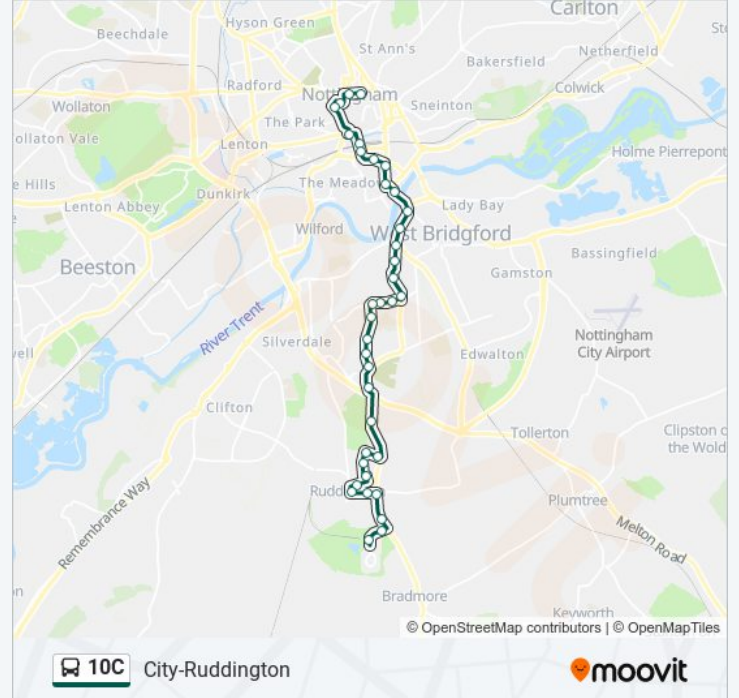

Chestnut Grove, West Bridgford

Chaworth Road, West Bridgford

Asda, West Bridgford

Burnside Road, West Bridgford

Stowe Avenue, West Bridgford

Rushcliffe Arena, West Bridgford

Walcote Drive, Wolds Estate

Loughton Avenue, Wolds Estate

Queensbury Avenue, Wolds Estate

Greythorn Drive Top, Wolds Estate

Oakham Road, Wilford Hill

Landmere Lane, Ruddington

Loughborough Road, Ruddington

Packman Drive, Ruddington

Upper Canaan, Ruddington

Rufford Road, Ruddington

Cumberland Close, Ruddington

High Street, Ruddington

Sycamore Close, Ruddington

Flawforth Lane, Ruddington

Scout Hut, Ruddington Business Park

The Avenue, Ruddington Business Park

Rushcliffe Country Park, Ruddington Business Park

10C bus time schedules and route maps are available in an offline PDF at moovitapp.com. Use the Moovit App to see live bus times, train schedule or subway schedule, and step-by-step directions for all public transit in East Midlands.

© 2024 Moovit - All Rights Reserved