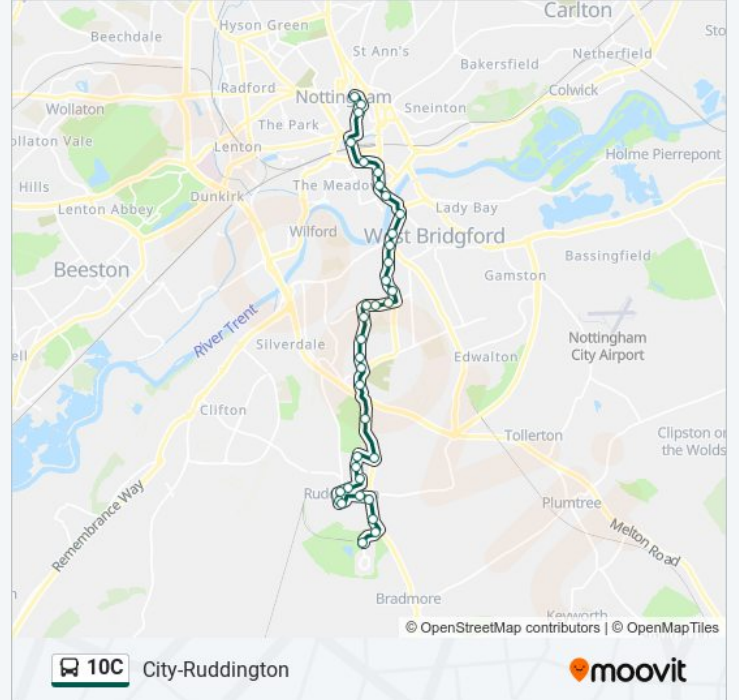

Burnside Road, West Bridgford

Asda, West Bridgford

Chaworth Road, West Bridgford

Chestnut Grove, West Bridgford

Victoria Road, West Bridgford

Balmoral Avenue, West Bridgford

County Hall, Trent Bridge

Victoria Embankment, Trent Bridge (Me06)

Ryehill Street, Meadows (Me07)

Eugene Gardens, Meadows (Me08)

Lammas Gardens, Meadows (Me09)

Nottingham Railway Station, Nottingham

Fletcher Gate, Lace Market

George Street, Nottingham

Victoria Centre, Nottingham

Direction: Ruddington Business Park

37 stops

[VIEW LINE SCHEDULE](#)

Victoria Centre, Nottingham

Elite, Nottingham

Angel Row A1, Nottingham

Maid Marian Way, Nottingham

Broadmarsh, Nottingham

Nottingham Railway Station, Nottingham

Arkwright Street, Meadows (Me01)

Lammas Gardens, Meadows (Me02)

Eugene Gardens, Meadows (Me03)

Ryehill Street, Meadows (Me04)

Victoria Embankment, Trent Bridge (Me05)

County Hall, Trent Bridge

Balmoral Avenue, West Bridgford

Victoria Road, West Bridgford

10C bus Time Schedule

Ruddington Business Park Route Timetable:

Sunday	09:35 - 16:05
Monday	15:25 - 17:30
Tuesday	15:25 - 17:30
Wednesday	15:25 - 17:30
Thursday	15:25 - 17:30
Friday	15:25 - 17:30
Saturday	Not Operational

10C bus Info

Direction: Ruddington Business Park

Stops: 37

Trip Duration: 38 min

Line Summary: