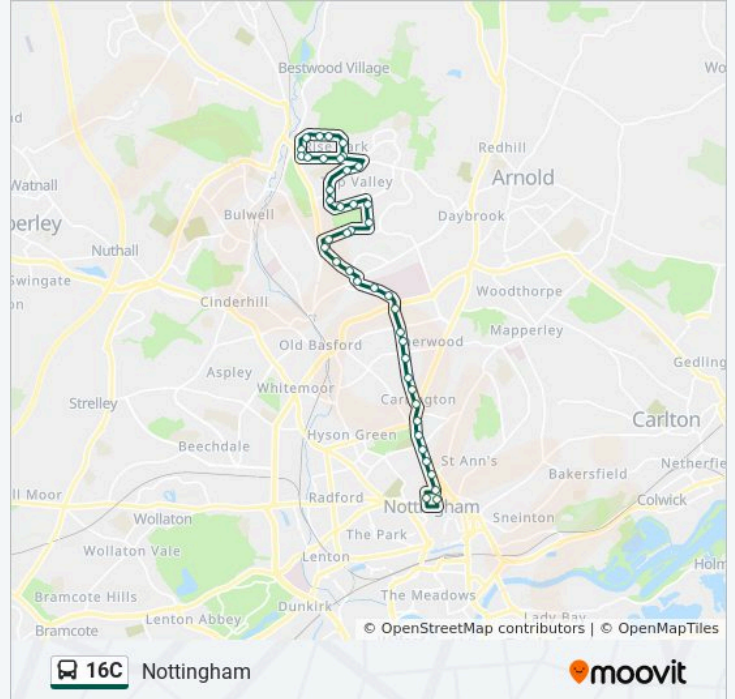

Eardley Road, Bestwood (Bw15)

Teviot Road, Bestwood (Bw16)

Gainsford Crescent, Bestwood (Bw17)

Arnold Road, Basford (Sh51)

Heathfield Road, Basford (Sh52)

City Hospital (Sh53)

Valley Road, Sherwood (Sh55)

Perry Road, Sherwood (Sh56)

Leonard Avenue, Sherwood (Sh57)

Teesdale Road, Sherwood Rise (Sh58)

Bernard Street, Sherwood Rise (Sh59)

Ebury Road, Sherwood Rise (Sh60)

Mansfield Road, Sherwood Rise (Sh61)

Redcliffe Road, Sherwood Rise (Fo06)

Forest Gates, Forest Fields (Fo07)

Forest Road, Arboretum (Fo08)

Huntingdon Street, Nottingham (Fo09)

Woodborough Road, Nottingham (Fo10)

Victoria Centre, Nottingham

Ntu City Campus, Nottingham

Victoria Centre, Nottingham

Direction: Rise Park

38 stops

[VIEW LINE SCHEDULE](#)

Victoria Centre, Nottingham

Woodborough Road, Nottingham (Fo11)

Huntingdon Street, Nottingham (Fo12)

Forest Gates, Forest Fields (Fo15)

Redcliffe Road, Sherwood Rise (Fo31)

Mansfield Road, Sherwood Rise (Sh41)

Ebury Road, Sherwood Rise (Sh42)

Bernard Street, Sherwood Rise (Sh43)

16C bus Time Schedule

Rise Park Route Timetable:

Sunday	Not Operational
Monday	06:42 - 18:00
Tuesday	06:42 - 18:00
Wednesday	06:42 - 18:00
Thursday	06:42 - 18:00
Friday	06:42 - 18:00
Saturday	Not Operational

16C bus Info