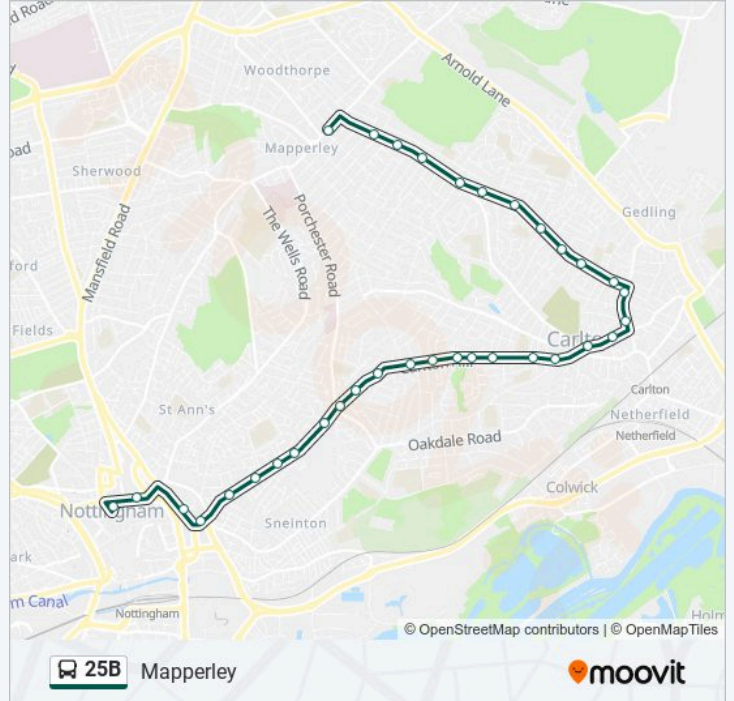

Redland Grove, Carlton

Westdale Lane East, Carlton

Victoria Street, Carlton

Ramsdale Road, Carlton

Bakewell Avenue, Carlton

Hartington Avenue, Carlton

Lascelles Avenue, Carlton

Digby Avenue, Carlton

Elmhurst Avenue, Carlton

Fernleigh Avenue, Porchester

Kenrick Road, Porchester

Kent Road, Porchester

Shops, Mapperley

25B bus time schedules and route maps are available in an offline PDF at moovitapp.com. Use the Moovit App to see live bus times, train schedule or subway schedule, and step-by-step directions for all public transit in East Midlands.

© 2024 Moovit - All Rights Reserved