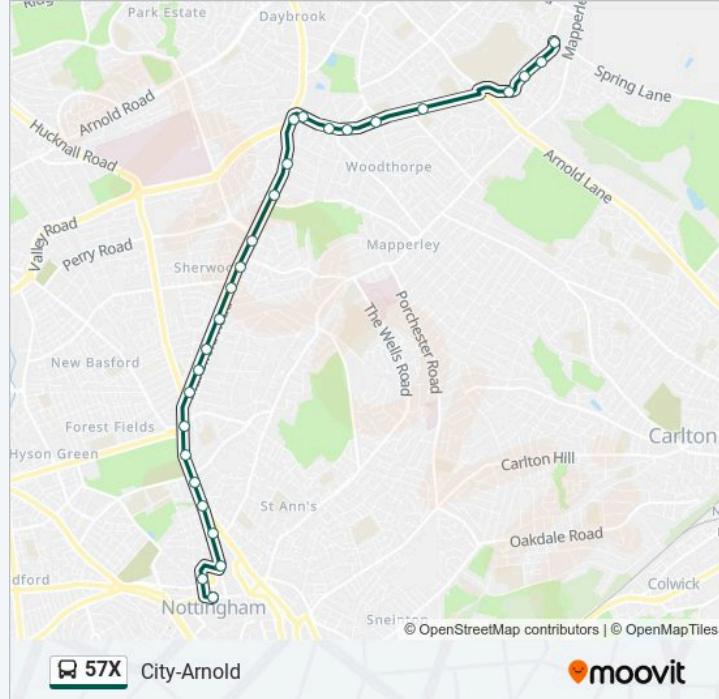

Direction: Nottingham

27 stops

[VIEW LINE SCHEDULE](#)

- Newcombe Drive, Plains Estate
- Hunter Road, Plains Estate
- Trueman Gardens, Plains Estate
- Banks Close, Plains Estate
- The Good Shepherd School, Arno Vale
- Coningsby Road, Arno Vale
- Whernside Road, Woodthorpe
- Calstock Road, Woodthorpe
- Knighton Road, Daybrook
- The Vale, Daybrook
- Foster Drive, Woodthorpe
- Woodthorpe Drive, Woodthorpe
- Sherwood Shops, Sherwood (Sh13)
- Winchester Street, Sherwood (Sh14)
- Haydn Road, Mapperley Park (Sh15)
- Bingham Road, Mapperley Park (Sh16)
- Church Drive, Mapperley Park (Sh17)
- Tavistock Drive, Carrington (Sh18)
- Hucknall Road, Carrington (Sh19)
- Redcliffe Road, Sherwood Rise (Fo06)
- Forest Gates, Forest Fields (Fo07)

Trip Duration: 30 min

Line Summary:

Forest Road, Arboretum (Fo08)

Huntingdon Street, Nottingham (Fo09)

Woodborough Road, Nottingham (Fo10)

Victoria Centre, Nottingham

Ntu City Campus, Nottingham

Parliament Street, Nottingham

Direction: Plains Estate

29 stops

[VIEW LINE SCHEDULE](#)

Parliament Street, Nottingham

Rose Of England, Nottingham

Woodborough Road, Nottingham (Fo01)

Huntingdon Street, Nottingham (Fo02)

Forest Gates, Forest Fields (Fo15)

Trip Duration: 28 min

Line Summary:

Whernside Road, Woodthorpe

Coningsby Road, Arno Vale

Somersby Road, Arno Vale

The Good Shepherd School, Arno Vale

Flowers Close, Plains Estate

Banks Close, Plains Estate