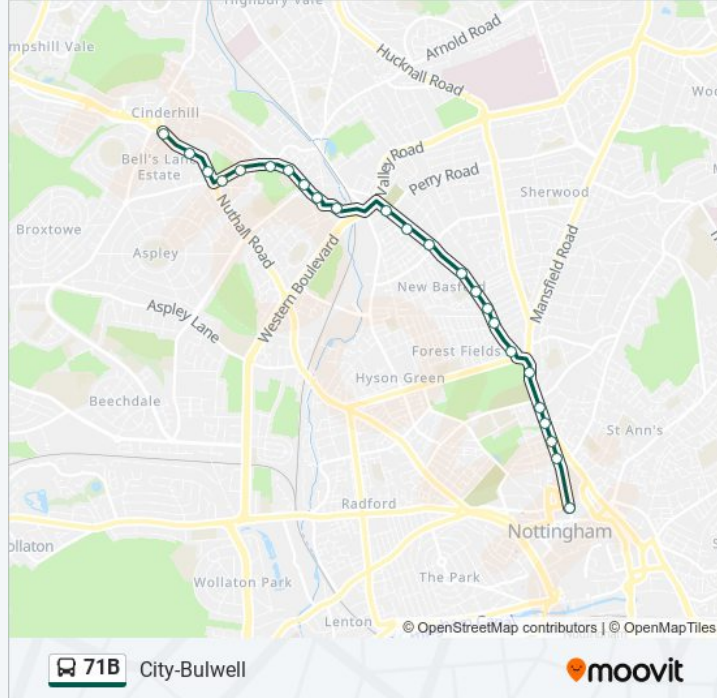

Direction: Bulwell

30 stops

[VIEW LINE SCHEDULE](#)

- Victoria Centre, Nottingham
- Woodborough Road, Nottingham (Fo11)
- Frogmore Street, Nottingham (Fo14)
- Huntingdon Street, Nottingham (Fo12)
- Forest Road, Arboretum (Fo34)
- Forest Gates, Forest Fields (Fo15)
- Gregory Boulevard, Sherwood Rise (Ff01)
- Berridge Road, Sherwood Rise (Ff02)
- Beech Avenue, Sherwood Rise (Ba21)
- Health Centre, Sherwood Rise (Ba22)
- Central Avenue, Sherwood Rise (Ba23)
- Haydn Road, Basford (Ba24)
- Zulu Road, Basford (Ba25)
- Perry Road, Basford (Ba26)
- Basford Church, Basford (Ba27)
- Basford Road, Basford (Ba28)
- Bar Lane, Basford (Ba29)
- Coriander Drive, Basford (Ba30)
- Mill Street, Cinderhill (Ci06)
- Basford Hall College, Cinderhill (Ci07)
- Nuthall Road, Cinderhill (Ci08)
- Kelstern Close, Cinderhill (Ci09)

Direction: Cinderhill

24 stops

[VIEW LINE SCHEDULE](#)

Victoria Centre, Nottingham
 Woodborough Road, Nottingham (Fo11)
 Frogmore Street, Nottingham (Fo14)
 Huntingdon Street, Nottingham (Fo12)
 Forest Road, Arboretum (Fo34)
 Forest Gates, Forest Fields (Fo15)
 Gregory Boulevard, Sherwood Rise (Ff01)
 Berridge Road, Sherwood Rise (Ff02)
 Beech Avenue, Sherwood Rise (Ba21)
 Health Centre, Sherwood Rise (Ba22)
 Central Avenue, Sherwood Rise (Ba23)
 Haydn Road, Basford (Ba24)
 Zulu Road, Basford (Ba25)
 Perry Road, Basford (Ba26)
 Basford Church, Basford (Ba27)
 Basford Road, Basford (Ba28)
 Bar Lane, Basford (Ba29)
 Coriander Drive, Basford (Ba30)

Line Summary:

Mill Street, Cinderhill (Ci06)

Basford Hall College, Cinderhill (Ci07)

Nuthall Road, Cinderhill (Ci08)

Kelstern Close, Cinderhill (Ci09)

Basford Hall College, Cinderhill (Ci10)

Cinderhill Island, Cinderhill (Ci11)