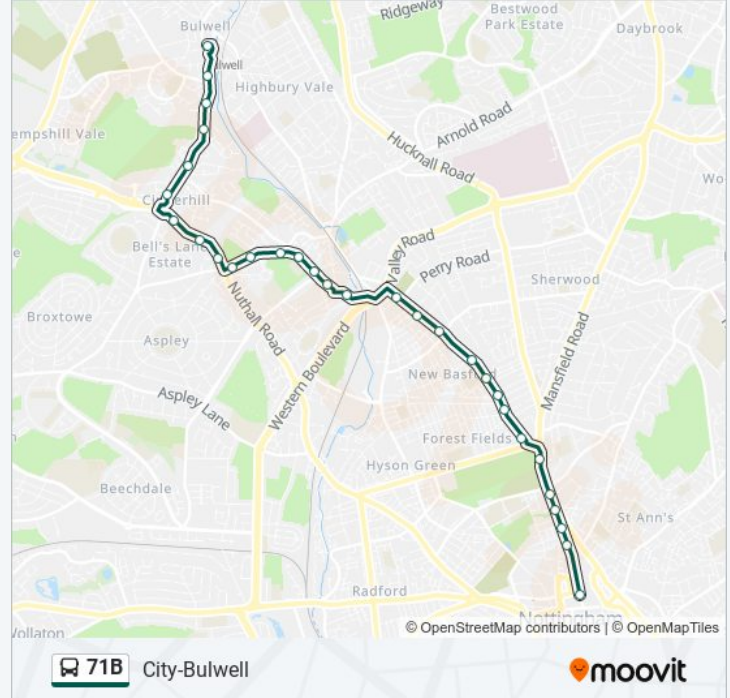

Direction: Bulwell

30 stops

[VIEW LINE SCHEDULE](#)

- Victoria Centre, Nottingham
- Woodborough Road, Nottingham (Fo11)
- Frogmore Street, Nottingham (Fo14)
- Huntingdon Street, Nottingham (Fo12)
- Forest Road, Arboretum (Fo34)
- Forest Gates, Forest Fields (Fo15)
- Gregory Boulevard, Sherwood Rise (Ff01)
- Berridge Road, Sherwood Rise (Ff02)
- Beech Avenue, Sherwood Rise (Ba21)
- Health Centre, Sherwood Rise (Ba22)
- Central Avenue, Sherwood Rise (Ba23)
- Haydn Road, Basford (Ba24)
- Zulu Road, Basford (Ba25)
- Perry Road, Basford (Ba26)
- Basford Church, Basford (Ba27)
- Basford Road, Basford (Ba28)
- Bar Lane, Basford (Ba29)
- Coriander Drive, Basford (Ba30)
- Mill Street, Cinderhill (Ci06)
- Basford Hall College, Cinderhill (Ci07)
- Nuthall Road, Cinderhill (Ci08)
- Kelstern Close, Cinderhill (Ci09)

Direction: Bulwell

Stops: 30

Trip Duration: 25 min

Line Summary:

Basford Hall College, Cinderhill (Ci10)
 Cinderhill Island, Cinderhill (Ci11)
 Phoenix Park Interchange, Cinderhill (Ci01)
 Headstocks, Cinderhill (Bu50)
 Leonard Street, Hempshill Vale (Bu51)
 Coventry Court, Hempshill Vale (Bu52)
 Sellers Wood Drive, Bulwell (Bu53)
 Bulwell Bus Station, Bulwell (Bu07)

Direction: Cinderhill

24 stops

[VIEW LINE SCHEDULE](#)

Victoria Centre, Nottingham
 Woodborough Road, Nottingham (Fo11)
 Frogmore Street, Nottingham (Fo14)
 Huntingdon Street, Nottingham (Fo12)
 Forest Road, Arboretum (Fo34)
 Forest Gates, Forest Fields (Fo15)
 Gregory Boulevard, Sherwood Rise (Ff01)
 Berridge Road, Sherwood Rise (Ff02)
 Beech Avenue, Sherwood Rise (Ba21)
 Health Centre, Sherwood Rise (Ba22)
 Central Avenue, Sherwood Rise (Ba23)
 Haydn Road, Basford (Ba24)
 Zulu Road, Basford (Ba25)
 Perry Road, Basford (Ba26)
 Basford Church, Basford (Ba27)
 Basford Road, Basford (Ba28)
 Bar Lane, Basford (Ba29)
 Coriander Drive, Basford (Ba30)