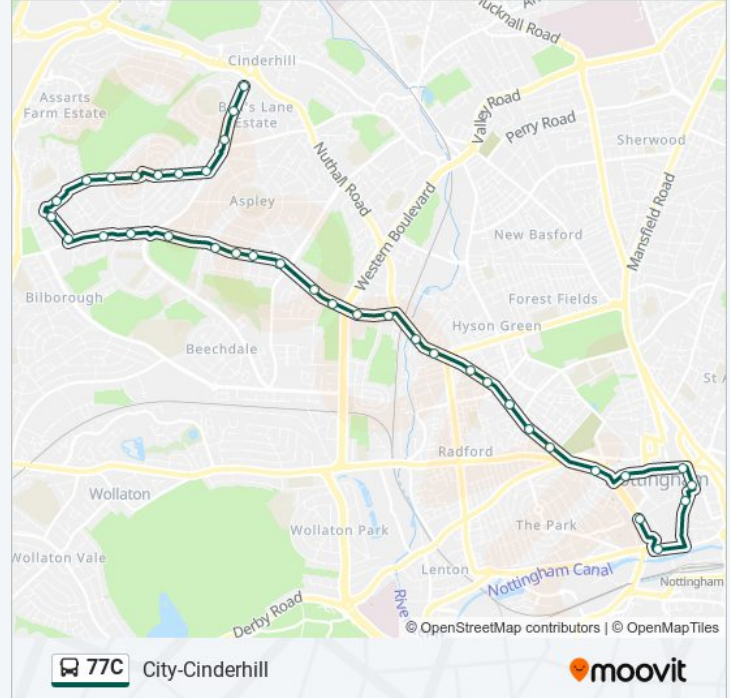

### 77C bus Info

**Direction:** Cinderhill

**Stops:** 37

**Trip Duration:** 30 min

**Line Summary:**

Exbourne Road, Aspley (As25)

Asda, Strelley (St01)

Helston Drive, Strelley (St02)

The Rose, Strelley (St08)

Morris Road, Strelley (St09)

Flamsteed Road, Strelley (St10)

Westleigh Road, Broxtowe Estate (Br11)

Frinton Road, Broxtowe Estate (Br12)

Denton Green, Broxtowe Estate (Br13)

Coleby Road Top, Broxtowe Estate (Br08)

### Direction: Nottingham

37 stops

[VIEW LINE SCHEDULE](#)

Walbrook Close, Cinderhill (As01)

Harpenden Square, Aspley (As02)

Dulverton Vale, Aspley (As03)

Eltham Drive, Aspley (As04)

Coleby Road Bottom, Broxtowe Estate (Br01)