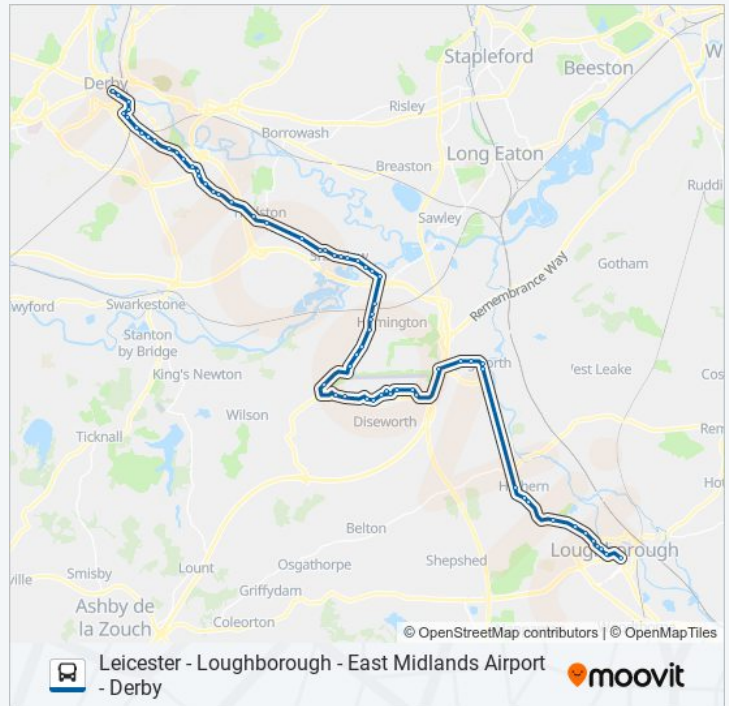

Railway Station, Derby

Midland Road, Derby

Bloomfield Street, Derby

Brunel House, Litchurch

Railway Technical Centre, Litchurch

Deadmans Lane, Wilmorton

Ascot Drive, Wilmorton

Alvaston Park, Wilmorton

Clock Warehouse, Shardlow

Navigation Inn, Shardlow

Cavendish Bridge, Shardlow

Back Lane, Cavendish Bridge

Donington Lane, Cavendish Bridge

Willow Farm Business Park, Castle Donington

Gasny Avenue, Castle Donington

Newbold Drive, Castle Donington

The Lamb, Castle Donington

Friday

05:25 - 22:55

Saturday

05:25 - 22:55

SKYLINK DERBY bus Info

Direction: Loughborough

Stops: 66

Trip Duration: 68 min

Line Summary:

Bus Station, Castle Donington
High Street, Castle Donington
Nags Head, Castle Donington
Donington Park, Castle Donington
DHL Cargo West Extension, East Mids Airport
DHL Cargo West, East Mids Airport
Maintenance Area, East Mids Airport
Training Centre, East Mids Airport
Ema Departure Building, East Mids Airport
Thistle Hotel, East Mids Airport
Coach Park, East Mids Airport
Building 100, East Mids Airport
DHL Cargo East, East Mids Airport
Pegasus Business Park, East Mids Airport
Interchange, East Mids Gateway
Suthers Road, Kegworth
Packington Hill, Kegworth
Church, Kegworth
Whatton Road, Kegworth
Shepshed Road, Hathern
Anchor Inn, Hathern
Edward Phillipps Road, Hathern
Pear Tree View, Loughborough
Bishop Meadow Road, Loughborough
Retail Park, Loughborough
Kings Avenue, Loughborough
Belton Road, Loughborough
Leopold Street, Loughborough
Derby Road, Loughborough
Lemyngton Street, Loughborough