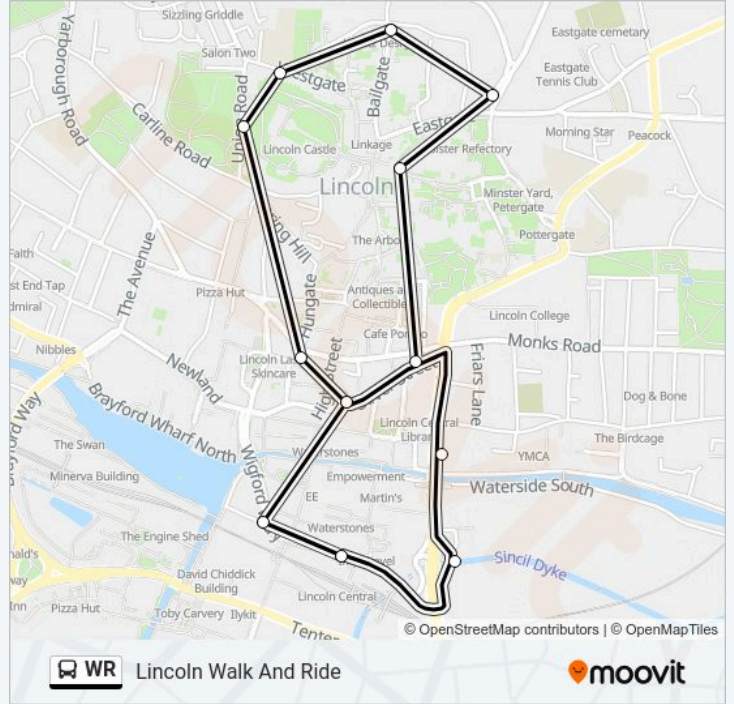

Lincoln Walk And Ride

[Get The App](#)

The WR bus line Lincoln Walk And Ride has one route. For regular weekdays, their operation hours are:

(1) Lincoln: 09:30 - 17:00

Use the Moovit App to find the closest WR bus station near you and find out when is the next WR bus arriving.

Direction: Lincoln

14 stops

[VIEW LINE SCHEDULE](#)

- Rail Station Car Park, Lincoln
- Ncp Car Park, Lincoln
- Stonebow Centre, Lincoln
- Constitutional Club, Lincoln
- Cathedral, Lincoln
- Lincoln Hotel, Lincoln
- Bailgate Methodist Church, Lincoln
- Westgate School, Lincoln
- Lawn Visitor Centre, Lincoln
- Revolution, Lincoln
- Stonebow Centre, Lincoln
- Telephone Exchange, Lincoln
- Siemens, Lincoln
- Rail Station Car Park, Lincoln

WR bus Time Schedule

Lincoln Route Timetable:

Sunday	Not Operational
Monday	09:30 - 17:00
Tuesday	09:30 - 17:00
Wednesday	09:30 - 17:00
Thursday	09:30 - 17:00
Friday	09:30 - 17:00
Saturday	09:30 - 17:00

WR bus Info

Direction: Lincoln

Stops: 14

Trip Duration: 18 min

Line Summary:

WR bus time schedules and route maps are available in an offline PDF at moovitapp.com. Use the Moovit App to see live bus times, train schedule or subway schedule, and step-by-step directions for all public transit in East Midlands.