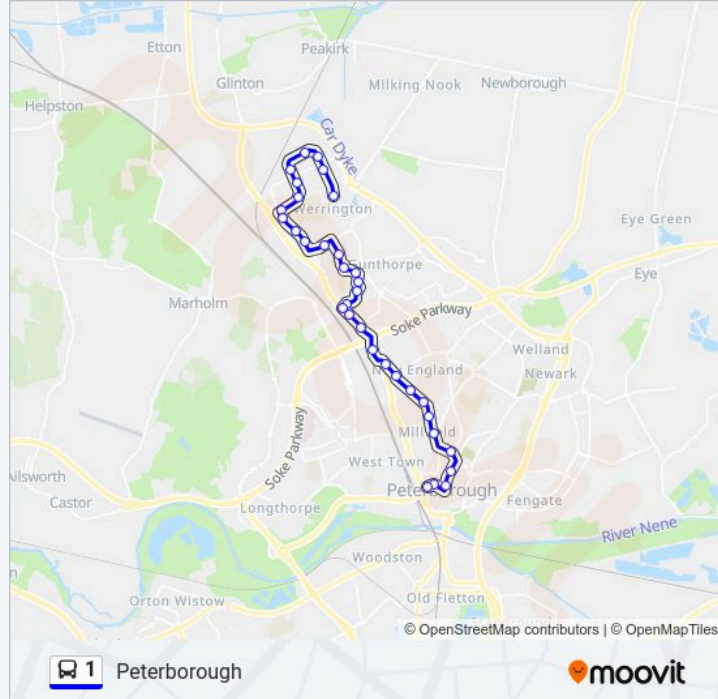

### 1 bus Info

**Direction:** Peterborough

**Stops:** 33

**Trip Duration:** 34 min

**Line Summary:**

Walton Park, Walton

Paul Pry, Walton

Brotherhood Retail Park, Walton

Bourges Boulevard, New England

Burmer Road, New England

Triangle, New England

Occupation Road, New England

Bus Depot, Millfield

Cambridge Avenue, Millfield

Norfolk Street, Millfield

Burghley Road, Peterborough

Broadway Cinema, Peterborough

Tesco, Peterborough

Westgate, Peterborough

Queensgate Bus Stn, Peterborough

**Direction: Walton**

21 stops

[VIEW LINE SCHEDULE](#)

Werrington Centre, Werrington

**1 bus Info**

**Direction:** Walton

**Stops:** 21

**Trip Duration:** 15 min

**Line Summary:**

Conway Ave, Walton

Dover Road, Walton

Voyager School, Walton