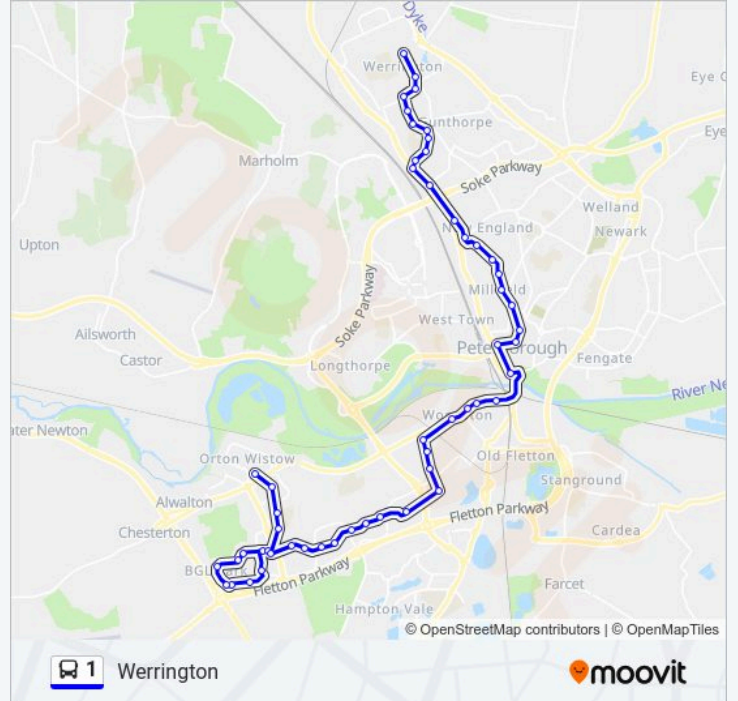

## Direction: Orton Wistow

70 stops

[VIEW LINE SCHEDULE](#)

- Werrington Centre, Werrington
- The Pastures, Werrington
- Abbots Grove, Werrington
- Hodgson Centre, Werrington
- Somerville, Werrington
- Twelvetrees Avenue, Werrington
- Wainwright, Werrington
- Loxley Centre, Werrington
- Loxley Centre, Werrington
- Mill, Werrington
- The Spinney, Werrington
- Village Hall, Werrington
- Amberley Slope, Werrington
- Corfe Avenue, Walton
- Conway Ave, Walton
- Dover Road, Walton
- Voyager School, Walton
- Arundel Road, Walton
- Walton Park, Walton
- Paul Pry, Walton
- Brotherhood Retail Park, Walton

Mill, Werrington

The Spinney, Werrington

Village Hall, Werrington

Amberley Slope, Werrington

Corfe Avenue, Walton

**1 bus Time Schedule**

Walton Route Timetable:

Sunday	17:00 - 23:45
Monday	17:35 - 23:45
Tuesday	17:35 - 23:45
Wednesday	17:35 - 23:45
Thursday	17:35 - 23:45
Friday	17:35 - 23:45
Saturday	16:58 - 23:45

### 1 bus Info

**Direction:** Werrington

**Stops:** 53

**Trip Duration:** 57 min

**Line Summary:**

Clayton, Orton Malborne  
Braybrook School, Orton Malborne  
Herlington Centre, Orton Malborne  
The Eldern, Orton Malborne  
Christian Salvesan, Orton Longueville  
Big Sky, Orton Longueville  
Oakleigh Drive, Orton Longueville  
Lansdown Walk, Orton Longueville  
Bakers Lane, Woodston  
Earl Spencer Court, Woodston  
Guild House, Woodston  
The Cherry Tree, Woodston  
Rivergate - Northbound, Peterborough  
Queensgate Bus Stn, Peterborough  
Tesco, Peterborough  
Broadway Cinema, Peterborough  
Burghley Road, Peterborough  
Norfolk Street, Millfield  
Cambridge Avenue, Millfield  
Bus Depot, Millfield  
Occupation Road, New England  
Triangle, New England  
Burmer Road, New England  
Brotherhood Retail Park, Walton  
Paul Pry, Walton  
Arundel Road, Walton  
Voyager School, Walton  
Dover Road, Walton  
Conway Ave, Walton  
Corfe Avenue, Walton  
Amberley Slope, Werrington  
Three Horseshoes, Werrington