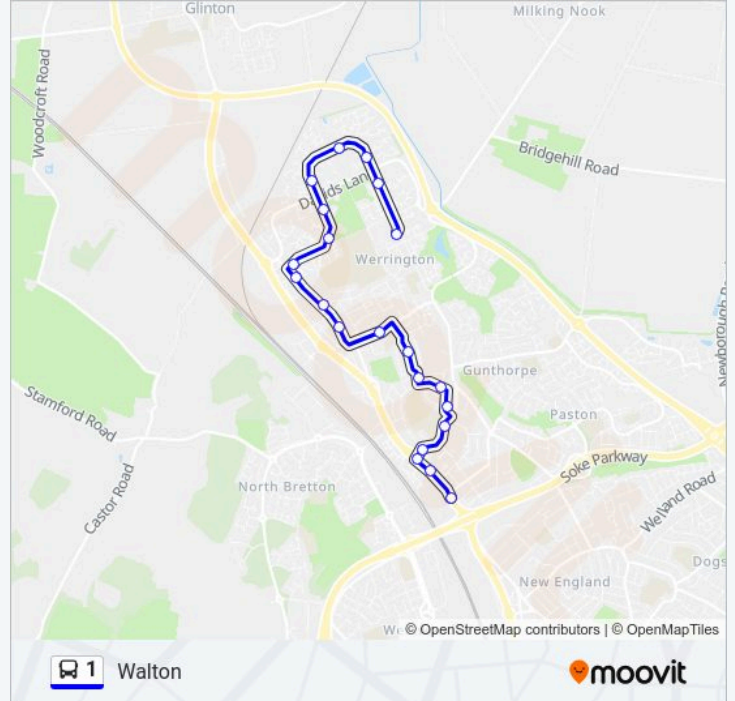

Mill, Werrington

The Spinney, Werrington

Village Hall, Werrington

Amberley Slope, Werrington

Corfe Avenue, Walton

**1 bus Time Schedule**

Walton Route Timetable:

Sunday	17:00 - 23:45
Monday	17:35 - 23:45
Tuesday	17:35 - 23:45
Wednesday	17:35 - 23:45
Thursday	17:35 - 23:45
Friday	17:35 - 23:45
Saturday	16:58 - 23:45

**1 bus Info**

**Direction:** Walton

**Stops:** 21

**Trip Duration:** 15 min

**Line Summary:**

Conway Ave, Walton

Dover Road, Walton

Voyager School, Walton

### Direction: Werrington

53 stops

[VIEW LINE SCHEDULE](#)

Paulsgrove, Orton Wistow

Matley, Orton Brimbles

Rangefield, Orton Brimbles

Bushfields Centre, Orton Goldhay

Holkham Road, Orton Southgate