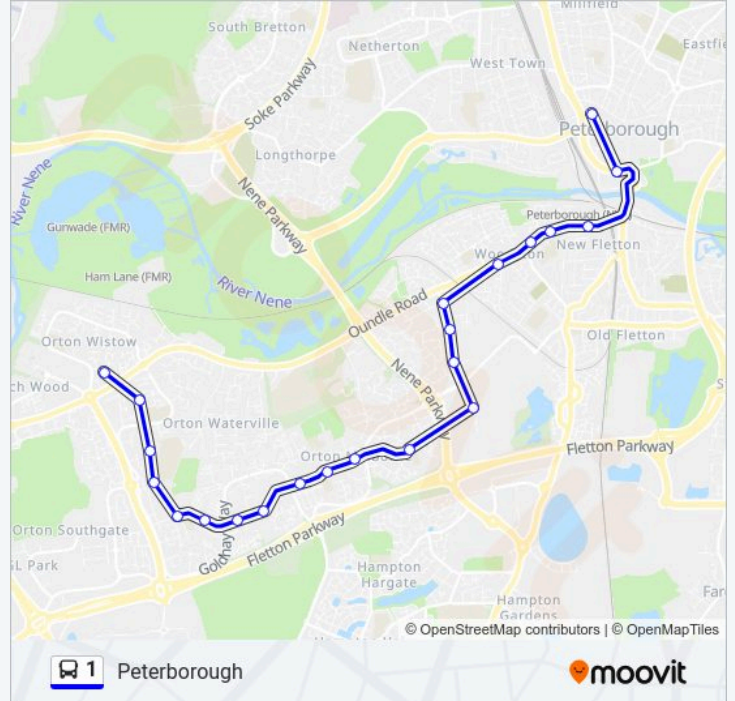

### 1 bus Info

**Direction:** Peterborough

**Stops:** 22

**Trip Duration:** 29 min

**Line Summary:**

Christian Salvesan, Orton Longueville

Big Sky, Orton Longueville

Oakleigh Drive, Orton Longueville

Lansdown Walk, Orton Longueville

Bakers Lane, Woodston

Earl Spencer Court, Woodston

Guild House, Woodston

The Cherry Tree, Woodston

Rivergate - Northbound, Peterborough

Queensgate Bus Stn, Peterborough

### Direction: Peterborough

33 stops

[VIEW LINE SCHEDULE](#)

Werrington Centre, Werrington

The Pastures, Werrington

Abbotts Grove, Werrington

Hodgson Centre, Werrington

Somerville, Werrington

### 1 bus Info

**Direction:** Peterborough

**Stops:** 33

**Trip Duration:** 34 min

**Line Summary:**

Walton Park, Walton

Paul Pry, Walton

Brotherhood Retail Park, Walton