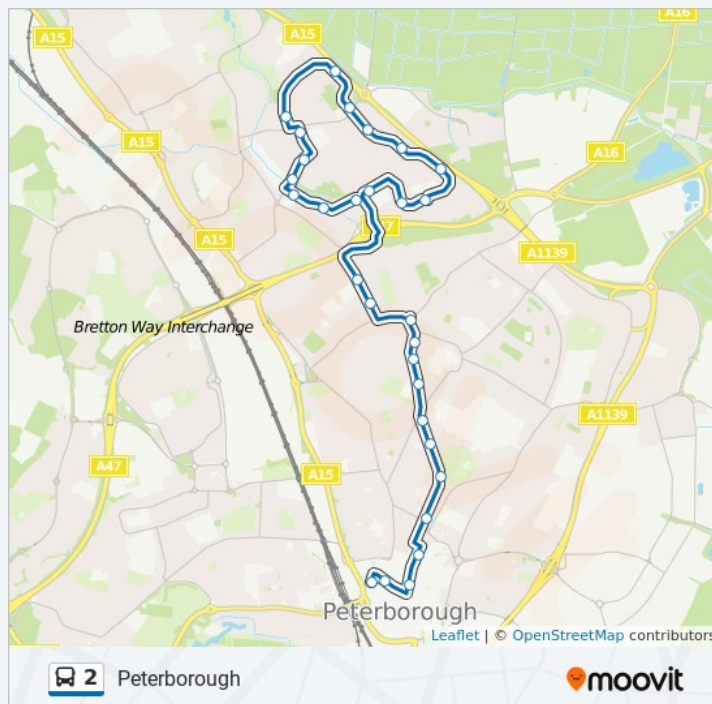

### 2 bus Info

**Direction:** Peterborough

**Stops:** 30

**Trip Duration:** 27 min

**Line Summary:**

2 bus time schedules and route maps are available in an offline PDF at [moovitapp.com](http://moovitapp.com). Use the [Moovit App](#) to see live bus times, train schedule or subway schedule, and step-by-step directions for all public transit in East Midlands.