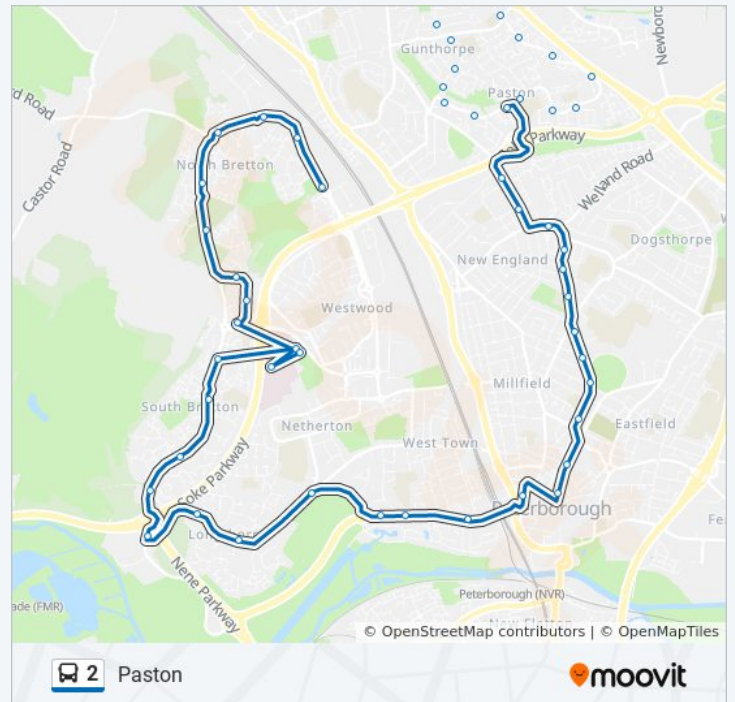

Mendip Grove, Gunthorpe

Windermere Way, Gunthorpe

Ambleside Gardens, Gunthorpe

Coniston Road, Gunthorpe

Norwood School, Gunthorpe

Mealsgate, Gunthorpe

Wasdale Gardens, Gunthorpe

Whitwell, Paston

Sheepwalk, Paston

## 2 bus Info

**Direction:** Paston

**Stops:** 41

**Trip Duration:** 40 min

**Line Summary:**

Chadburn, Paston

Ridings School, Paston

**Direction: Peterborough**

13 stops

[VIEW LINE SCHEDULE](#)

City Hospital Mental Health Unit, North Bretton

Deerleap, South Bretton

Muskham, South Bretton

Copeland, South Bretton

Fitzwilliam Hosp, South Bretton

Police Headquarters, Thorpe Wood