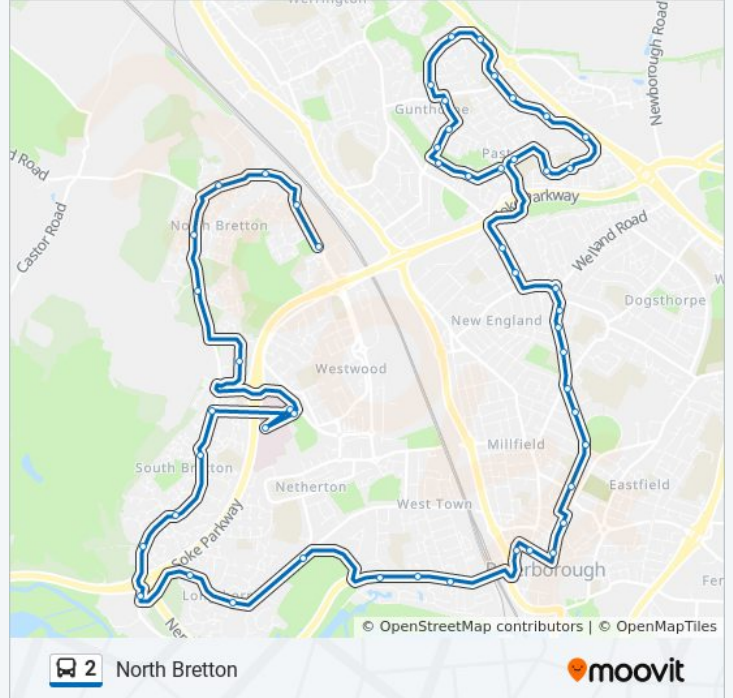

Use the Moovit App to find the closest 2 bus station near you and find out when is the next 2 bus arriving.

**Direction: North Bretton**  
 44 stops  
[VIEW LINE SCHEDULE](#)

**2 bus Time Schedule**  
 North Bretton Route Timetable:

**2 bus Info**  
**Direction:** North Bretton  
**Stops:** 44  
**Trip Duration:** 50 min  
**Line Summary:**

Exeter Road, Garton End  
 Park Road Corner, Park Ward  
 Queens Drive, Park Ward  
 Central Park, Park Ward  
 Kings School, Peterborough  
 Broadway Cinema, Peterborough  
 Tesco, Peterborough  
 Westgate, Peterborough  
 Queensgate Bus Stn, Peterborough  
 Kirkwood Close, Peterborough  
 High School, Peterborough  
 Thorpe Meadows, Longthorpe  
 Thorpe Hall, Netherton  
 Woburn Close, Longthorpe  
 Fox And Hounds, Longthorpe  
 Police Headquarters, Thorpe Wood  
 Fitzwilliam Hosp, South Bretton  
 Copeland, South Bretton  
 Muskham, South Bretton  
 Deerleap, South Bretton  
 City Hospital Bretton Gate, North Bretton  
 City Hospital Main Entrance, North Bretton  
 City Hospital Mental Health Unit, North Bretton

**Direction: Paston**

41 stops

[VIEW LINE SCHEDULE](#)

City Hospital Mental Health Unit, North Bretton  
 Deerleap, South Bretton  
 Muskham, South Bretton  
 Copeland, South Bretton  
 Fitzwilliam Hosp, South Bretton  
 Police Headquarters, Thorpe Wood