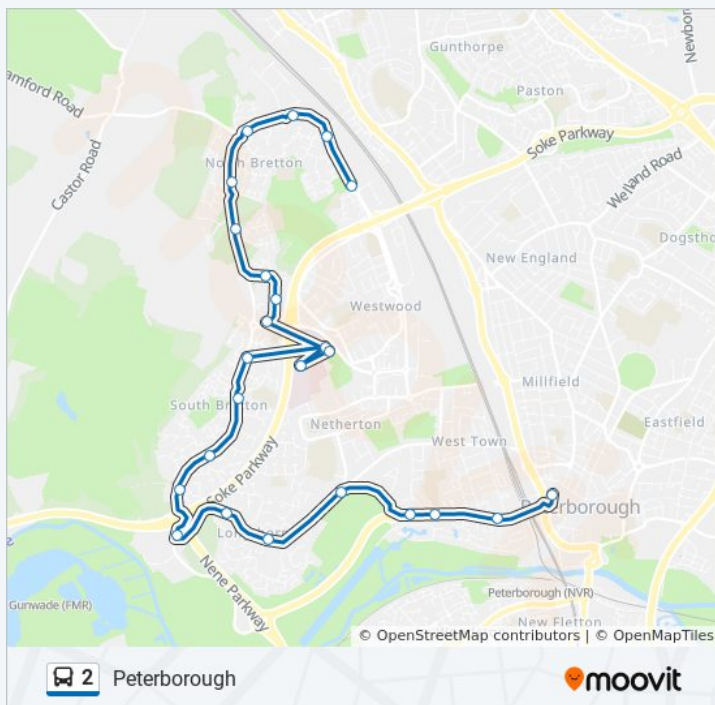

Chadburn, Paston

Ridings School, Paston

Direction: Peterborough

13 stops

[VIEW LINE SCHEDULE](#)

City Hospital Mental Health Unit, North Bretton

Deerleap, South Bretton

Muskham, South Bretton

Copeland, South Bretton

Fitzwilliam Hosp, South Bretton

Police Headquarters, Thorpe Wood

Fox And Hounds, Longthorpe

Woburn Close, Longthorpe

Thorpe Hall, Netherton

Thorpe Meadows, Longthorpe

High School, Peterborough

Kirkwood Close, Peterborough

Queensgate Bus Stn, Peterborough

2 bus Time Schedule

Peterborough Route Timetable:

Sunday	6:10 PM
Monday	6:56 PM - 7:16 PM
Tuesday	6:56 PM - 7:16 PM
Wednesday	6:56 PM - 7:16 PM
Thursday	6:56 PM - 7:16 PM
Friday	6:10 PM
Saturday	6:56 PM

2 bus Info

Direction: Peterborough

Stops: 13

Trip Duration: 22 min

Line Summary:

Direction: Peterborough

30 stops

[VIEW LINE SCHEDULE](#)

Pittneys, Paston

2 bus Time Schedule

Peterborough Route Timetable:

Sunday	Not Operational
Monday	6:40 PM - 7:00 PM
Tuesday	6:40 PM - 7:00 PM