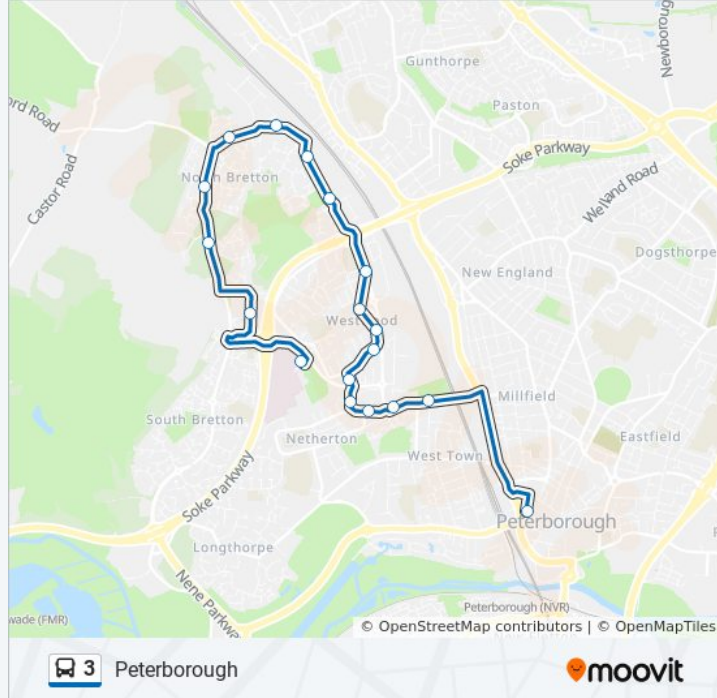

Rightwell, Bretton Centre

City Hospital Main Entrance, North Bretton

City Hospital Mental Health Unit, North Bretton

Direction: Peterborough

18 stops

[VIEW LINE SCHEDULE](#)

City Hospital Mental Health Unit, North Bretton

Hampton Court, Westwood

Winwick Place, Westwood

Hartwell Court, Westwood

3 bus Time Schedule

Peterborough Route Timetable:

Sunday	5:30 PM - 6:30 PM
Monday	5:55 PM - 6:55 PM
Tuesday	5:55 PM - 6:55 PM
Wednesday	5:55 PM - 6:55 PM
Thursday	5:55 PM - 6:55 PM
Friday	5:30 PM - 6:30 PM
Saturday	5:55 PM - 6:40 PM

3 bus Info

Direction: Peterborough

Stops: 18

Trip Duration: 26 min

Line Summary:

Cranford Drive, Westwood

St Judes Church, Westwood

Wilton Drive, Netherton

The Halcyon, Westwood

Prison, West Town

Queensgate Bus Stn, Peterborough

Direction: Peterborough

19 stops

[VIEW LINE SCHEDULE](#)

Ellwood Avenue, Stanground

Belsay Drive, Stanground