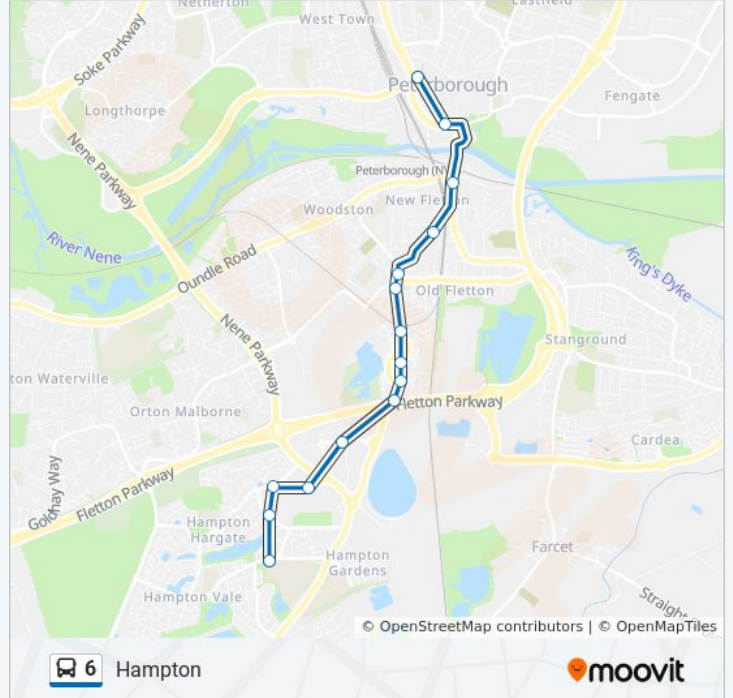

Direction: Hampton

15 stops

[VIEW LINE SCHEDULE](#)

Queensgate Bus Stn, Peterborough

Rivergate - Southbound, Peterborough

Town Bridge Corner, Fletton

Park Street, Fletton

Drill Hall, Woodston

6 bus Info

Direction: Hampton

Stops: 15

Trip Duration: 30 min

Line Summary:

Direction: Peterborough

22 stops

[VIEW LINE SCHEDULE](#)

- Hampton College, Hampton
- Hempsted Road, Hampton Vale
- Bewick Place, Hampton Vale
- County Road, Hampton Vale
- District Centre, Hampton Vale
- Shoreview, Hampton Vale
- Hargate Centre, Hampton Hargate
- Archers Wood, Hampton Hargate
- Hargate Way, Hampton
- Serpentine Green, Hampton
- Cygnets Road, Cygnets Park
- Phorpres Houses, Hempstead
- Hicks Lane, Fletton
- Hempstead
- Phorpres Court, Fletton
- Fletton Primary School, Fletton
- Drill Hall, Woodston
- Park Street, Fletton

6 bus Info

Direction: Peterborough

Stops: 22

Trip Duration: 35 min

Line Summary:

The Peacock, Fletton

Rivergate - Northbound, Peterborough

Railway Station, Peterborough