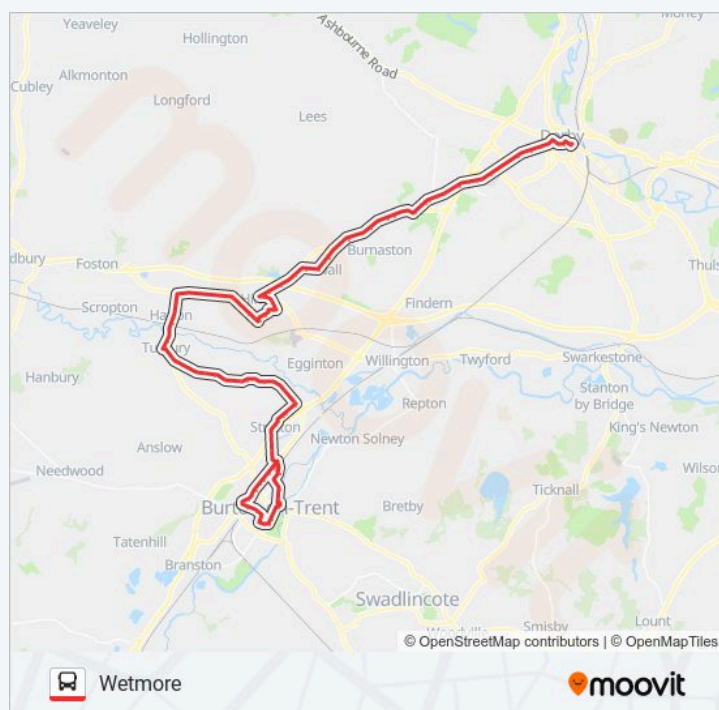

Peacroft Lane, Hilton

New Road, Hilton

Foss Road, Hilton

Tuesday 07:15

Wednesday 07:15

Thursday 07:15

Friday 07:15

Saturday Not Operational

### VILLAGER bus Info

**Direction:** Wetmore

**Stops:** 91

**Trip Duration:** 81 min

**Line Summary:**

Washford Road, Hilton

Nene Way, Hilton

The Mease Pavilion, Hilton