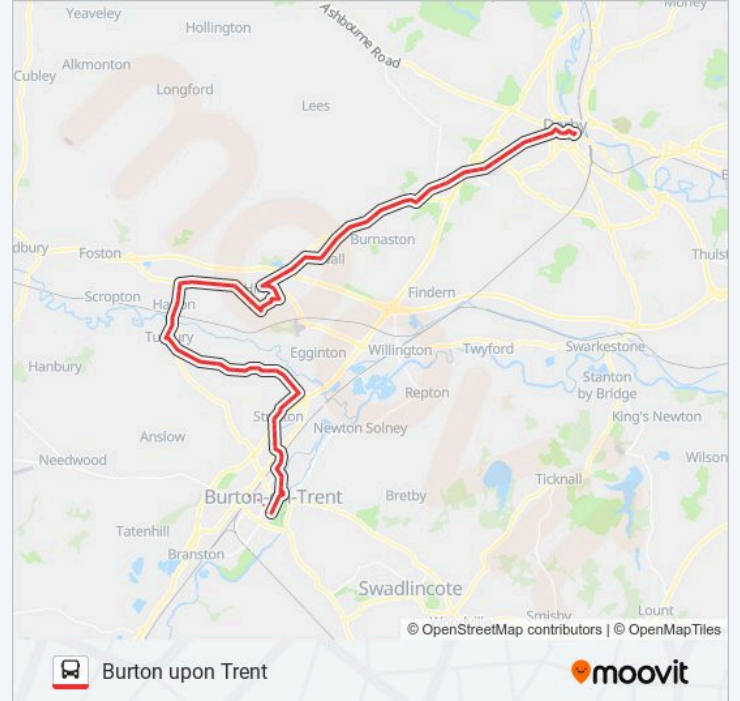

Sutton Lane, Etwall

Spread Eagle, Etwall

Hilton Road, Etwall

Friary Farm, Etwall

Hilton Lodge, Hilton

Lucas Lane, Hilton

Talbot Farm Nursery, Hilton

Egginton Road, Hilton

Peacroft Lane, Hilton

New Road, Hilton

Foss Road, Hilton

Washford Road, Hilton

Nene Way, Hilton

The Mease Pavilion, Hilton

Welland Road, Hilton

The Mease Meadow, Hilton

Marston Lane, Hilton

Hoon Ridge, Hatton

Sutton Lane, Hatton

The Salt Box, Hatton

Lime Grove, Hatton

Hassall Road, Hatton

Church Avenue, Hatton

Railway Station, Hatton

Lower High Street, Tutbury

Ye Olde Dog & Partridge, Tutbury

Ironwalls Lane, Tutbury

Cemetery, Rolleston on Dove

Shotwood Close, Rolleston on Dove

Marston Lane, Rolleston on Dove

Spread Eagle Inn, Rolleston on Dove

Alderbrook Close, Rolleston on Dove