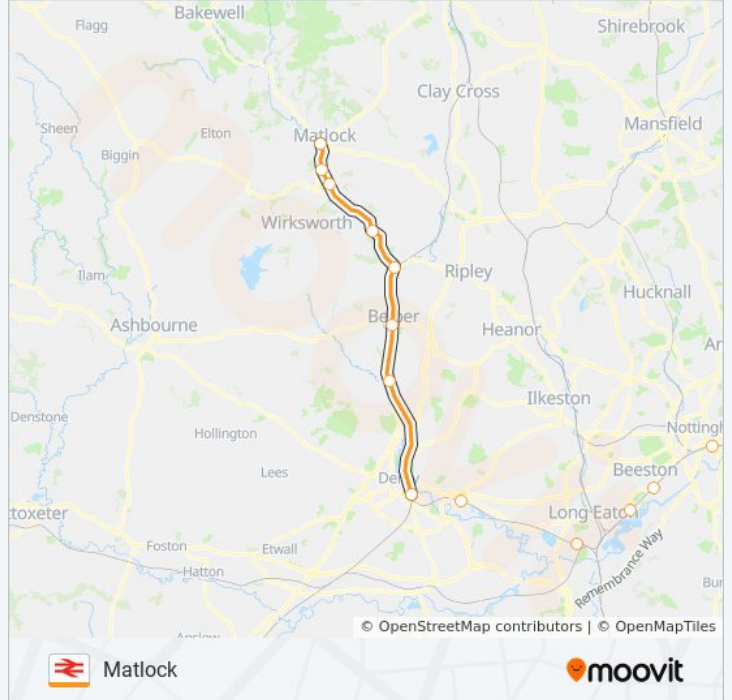

Direction: Matlock

Stops: 13

Trip Duration: 71 min

Line Summary:

Direction: Melton Mowbray

4 stops

[VIEW LINE SCHEDULE](#)

Kettering