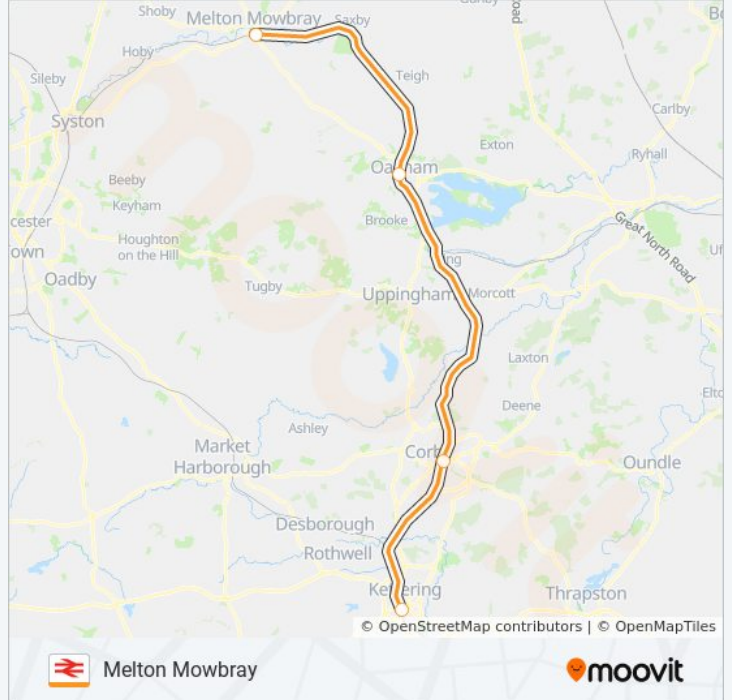

Direction: Matlock

Stops: 13

Trip Duration: 71 min

Line Summary:

Direction: Melton Mowbray

4 stops

[VIEW LINE SCHEDULE](#)

Kettering

EAST MIDLANDS RAILWAY train Info

Direction: Melton Mowbray

Stops: 4

Trip Duration: 39 min

Line Summary:

Direction: Newark Castle

23 stops

[VIEW LINE SCHEDULE](#)