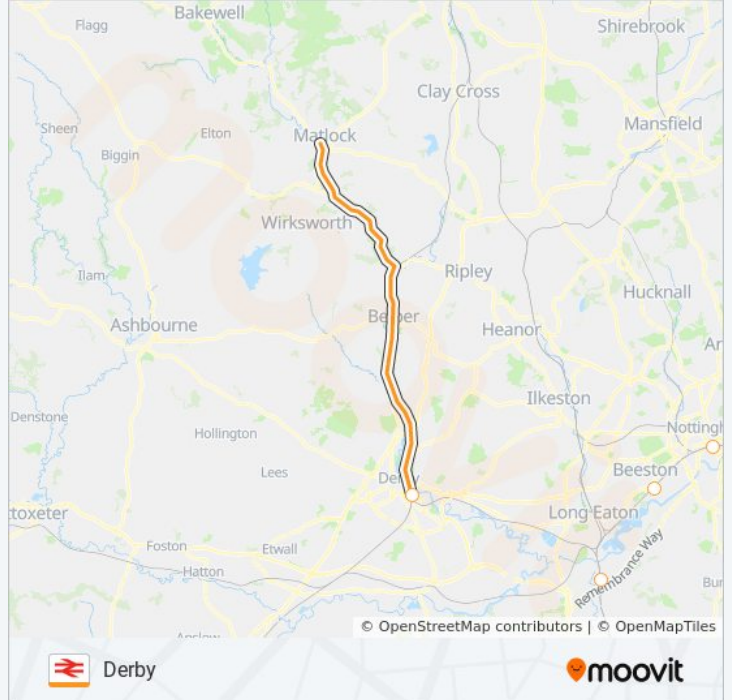

EAST MIDLANDS RAILWAY train Time Schedule

Derby Route Timetable:

Sunday	8:25 AM - 10:36 PM
Monday	8:37 PM - 11:49 PM
Tuesday	8:37 PM - 11:49 PM
Wednesday	8:37 PM - 11:49 PM
Thursday	8:37 PM - 11:49 PM
Friday	8:37 PM - 11:49 PM
Saturday	9:27 PM - 11:23 PM

EAST MIDLANDS RAILWAY train Info

Direction: Derby

Stops: 12

Trip Duration: 69 min

Line Summary:

Direction: Doncaster

9 stops

[VIEW LINE SCHEDULE](#)