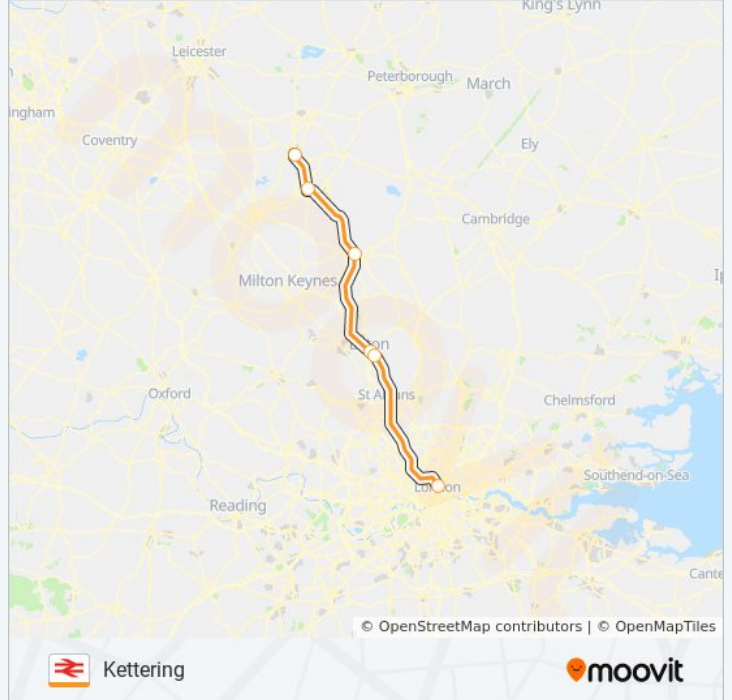

EAST MIDLANDS RAILWAY train Info

Direction: Grimsby Town

Stops: 21

Trip Duration: 163 min

Line Summary:

Barnetby

Habrough

Grimsby Town

Direction: Kettering

6 stops

[VIEW LINE SCHEDULE](#)

London St Pancras International

Luton Airport Parkway

Luton

Bedford

Wellingborough

Kettering

EAST MIDLANDS RAILWAY train Time Schedule

Kettering Route Timetable:

Sunday	10:00 AM - 9:40 PM
Monday	8:15 AM - 11:54 PM
Tuesday	8:15 AM - 11:54 PM
Wednesday	8:15 AM - 11:54 PM
Thursday	8:15 AM - 11:54 PM
Friday	8:15 AM - 11:10 PM
Saturday	10:01 PM - 10:40 PM

EAST MIDLANDS RAILWAY train Info

Direction: Kettering

Stops: 6

Trip Duration: 8 min

Line Summary:

Direction: Leicester

21 stops

[VIEW LINE SCHEDULE](#)