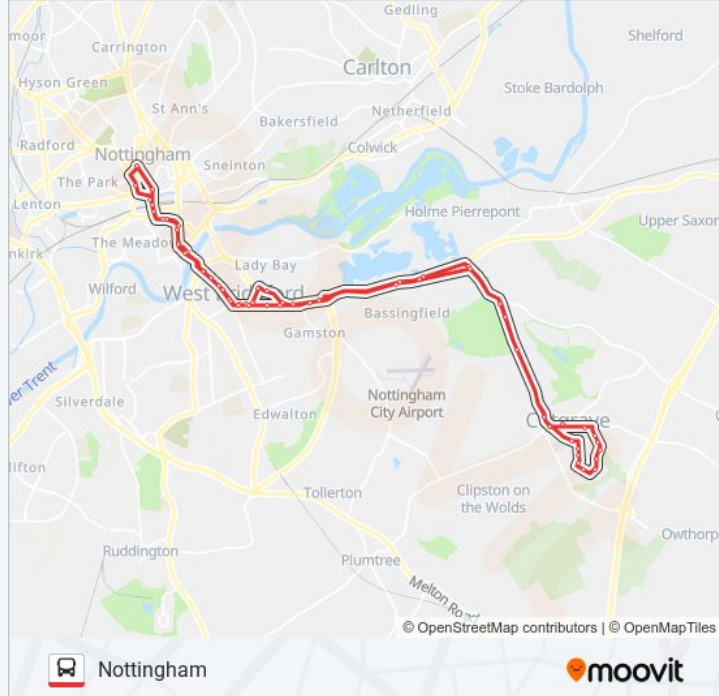

The COTGRAVE bus line Nottingham has one route. For regular weekdays, their operation hours are:

(1) Nottingham: 05:35 - 20:20

Use the Moovit App to find the closest COTGRAVE bus station near you and find out when is the next COTGRAVE bus arriving.

COTGRAVE bus Info

Direction: Nottingham

Stops: 64

Trip Duration: 59 min

Line Summary:

Service Station, Holme Pierrepont

Holme House, Holme Pierrepont

Shepherds Park & Ride, Stragglethorpe

Bassingfield Lane, Bassingfield

Gamston Lock, Gamston

Brockley Road, West Bridgford

Cyril Road, West Bridgford

Davies Road, West Bridgford

Tudor Square, West Bridgford

Central Avenue, West Bridgford

Co-Op, West Bridgford