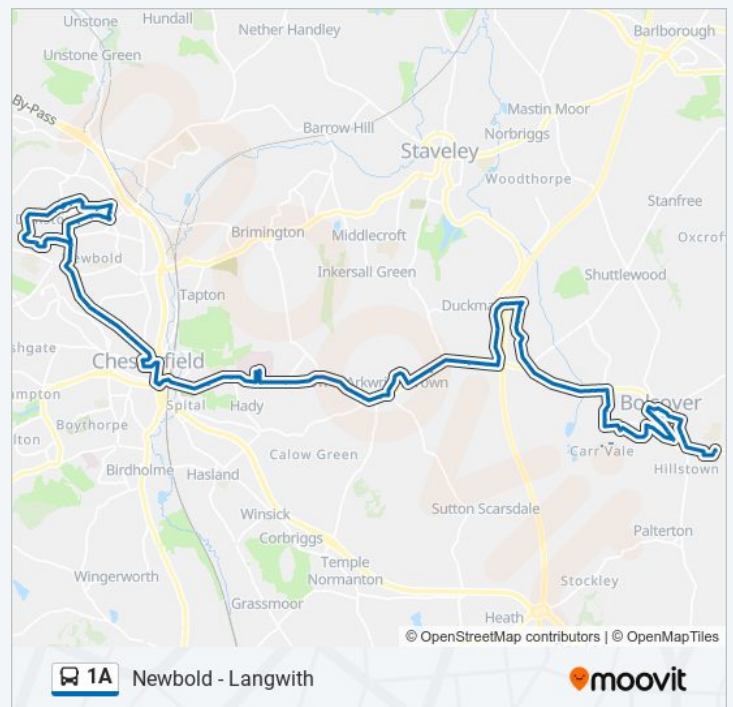

Hill Top, Hady

Hady Crescent, Hady

Cemetery Road, Spital

Clayton Street, Chesterfield

Church Way, Chesterfield

Direction: Hillstown

85 stops

[VIEW LINE SCHEDULE](#)

1A bus Time Schedule

Hillstown Route Timetable:

Sunday	09:07 - 21:07
Monday	09:07 - 21:07
Tuesday	05:14 - 21:07
Wednesday	05:14 - 21:07
Thursday	05:14 - 21:07
Friday	05:14 - 21:07
Saturday	06:29 - 21:07

1A bus Info

Direction: Hillstown

Stops: 85

Trip Duration: 75 min

Line Summary:

Avondale Road, Chesterfield

Chesterfield Arms, Chesterfield

Holy Trinity Church, Chesterfield

Elder Way, Chesterfield

Stephenson Place, Chesterfield

Lordsmill Street, Chesterfield

Clayton Street, Chesterfield

Cemetery Road, Spital

Hady Crescent, Hady

Hill Top, Hady

Harvey Road, Hady