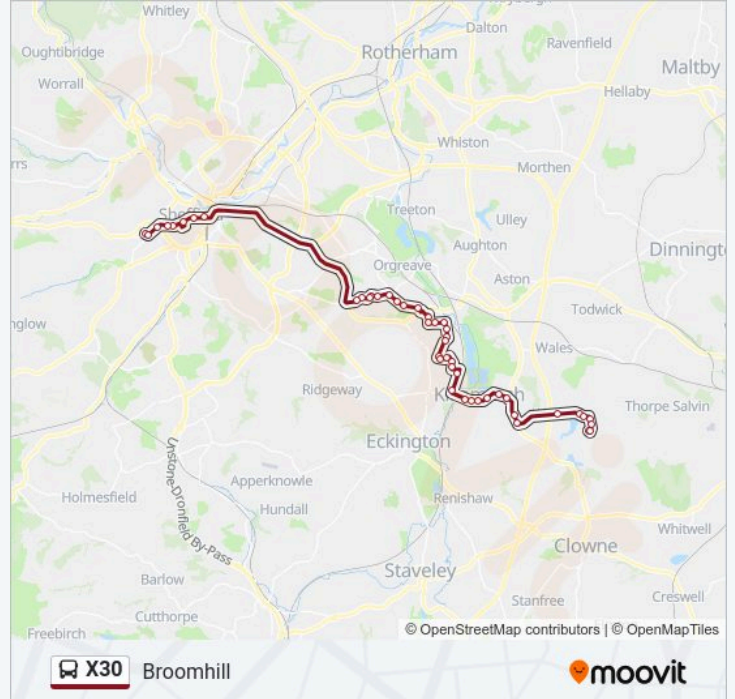

Church Street/High Street Hs4, Sheffield Centre

West Street/Carver Street, Sheffield Centre

West Street/Fitzwilliam Street, Sheffield Centre

Glossop Road/Gell Street, Sheffield Centre

Glossop Road/Clarkson Street, Western Bank

Glossop Road/Clarkehouse Road, Broomhill

Beech Hill Road/Glossop Road, Broomhill

Direction: Harthill

48 stops

[VIEW LINE SCHEDULE](#)

Beech Hill Road/Glossop Road, Broomhill

Glossop Road/Beech Hill Road, Broomhill

Trip Duration: 69 min

Line Summary:

Bridge Street, Killamarsh

Leisure Centre, Killamarsh

Infants School, Killamarsh

Rotherham Road Roundabout, Norwood

Hilaire, High Moor

Woodall Road, High Moor