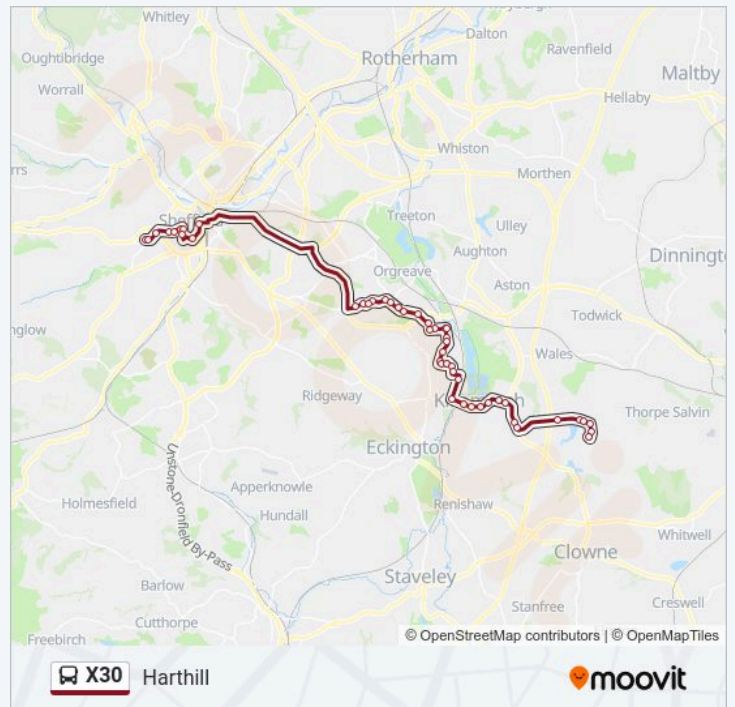

Eckington Road/Copper Beech Close, Sothall

Eckington Road/Armstead Road, Sothall

Hartland Avenue/Delamere Close, Sothall

Hartland Avenue/Ringwood Drive, Sothall

Hartland Avenue/Dalby Grove, Sothall

Hartland Avenue/Bedgebury Close, Sothall

Rother Valley Way/Owlthorpe Greenway, Holbrook

Rother Valley Way/Station Road, Holbrook

Station Road, Killamarsh

Walford Road, Killamarsh

Friday	16:15
Saturday	16:15

X30 bus Info

Direction: Harthill

Stops: 48

Trip Duration: 69 min

Line Summary:

Bridge Street, Killamarsh

Leisure Centre, Killamarsh

Infants School, Killamarsh

Rotherham Road Roundabout, Norwood

Hilaire, High Moor

Woodall Road, High Moor