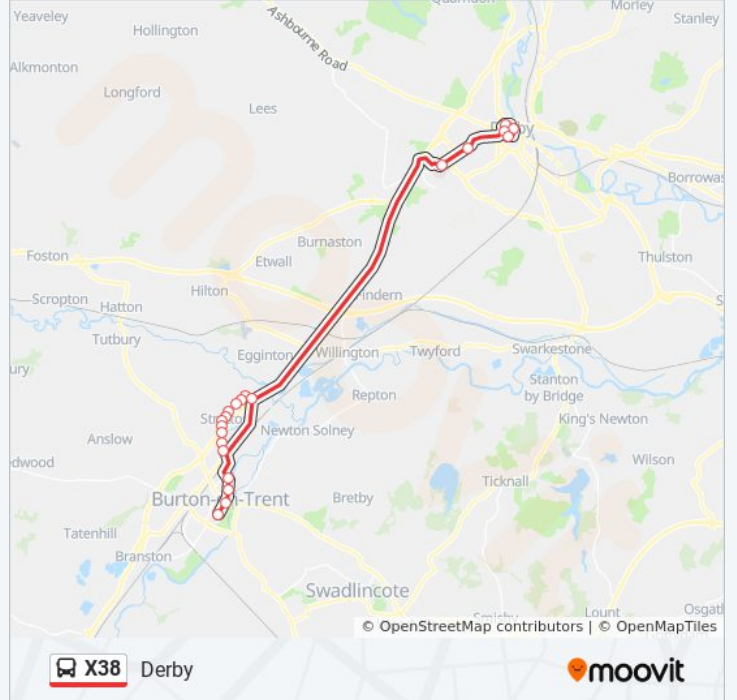

Bold Lane Car Park, Derby

Queen's Leisure Centre, Derby

Full Street, Derby

Victoria Street, Derby

X38 bus time schedules and route maps are available in an offline PDF at moovitapp.com. Use the [Moovit App](#) to see live bus times, train schedule or subway schedule, and step-by-step directions for all public transit in East Midlands.

[About Moovit](#) · [MaaS Solutions](#) · [Supported Countries](#) · [Mooviter Community](#)

© 2024 Moovit - All Rights Reserved

Check Live Arrival Times