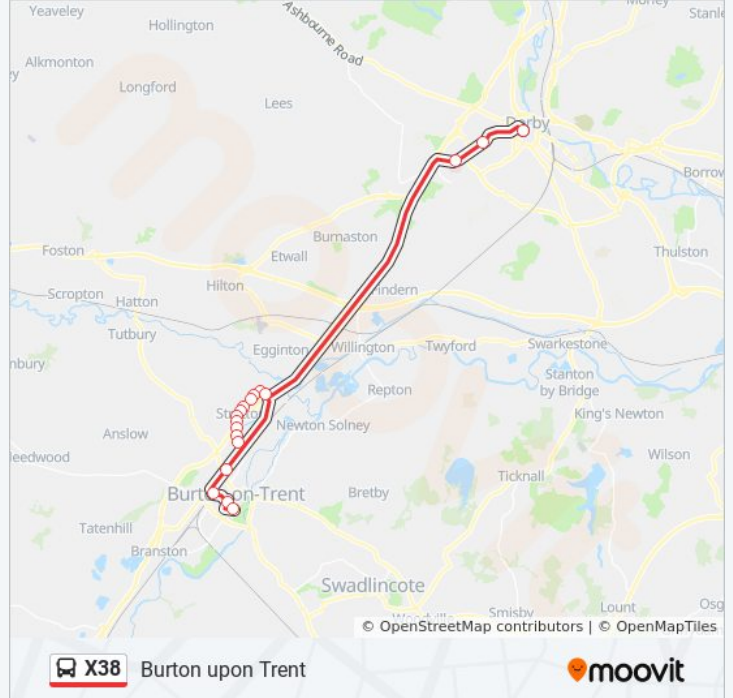

Use the Moovit App to find the closest X38 bus station near you and find out when is the next X38 bus arriving.

Direction: Burton upon Trent

19 stops

[VIEW LINE SCHEDULE](#)

Victoria Street, Derby
The Rowditch, Uttoxeter New Road
Royal Derby Hospital
Rose Avenue, Clay Mills
Dovecliff Road, Clay Mills
William Shrewsbury School, Clay Mills
Hall Green Avenue, Clay Mills
Guinevere Avenue, Stretton
St Mary's Church, Stretton
Post Office, Stretton
Ladywell Close, Stretton
Britannia Drive, Stretton
Kingsmead, Stretton
Upton Drive, Wetmore
Clough Drive, Wetmore
Derby Turn, Wetmore
Railway Station, Burton upon Trent
Sainsbury's Store, Burton upon Trent
High Street, Burton upon Trent

X38 bus Info

Direction: Burton upon Trent

Stops: 19

Trip Duration: 35 min

Line Summary:

Direction: Derby

22 stops

[VIEW LINE SCHEDULE](#)

X38 bus Time Schedule

Derby Route Timetable:

Sunday	1:00 AM - 5:05 PM
Monday	7:35 AM - 6:40 PM
Tuesday	7:35 AM - 6:40 PM
Wednesday	7:35 AM - 6:40 PM
Thursday	7:35 AM - 6:40 PM
Friday	7:35 AM - 10:30 PM
Saturday	1:00 AM - 10:30 PM

X38 bus Info

Direction: Derby

Stops: 22

Trip Duration: 35 min

Line Summary:

Bold Lane Car Park, Derby

Queen's Leisure Centre, Derby

Full Street, Derby