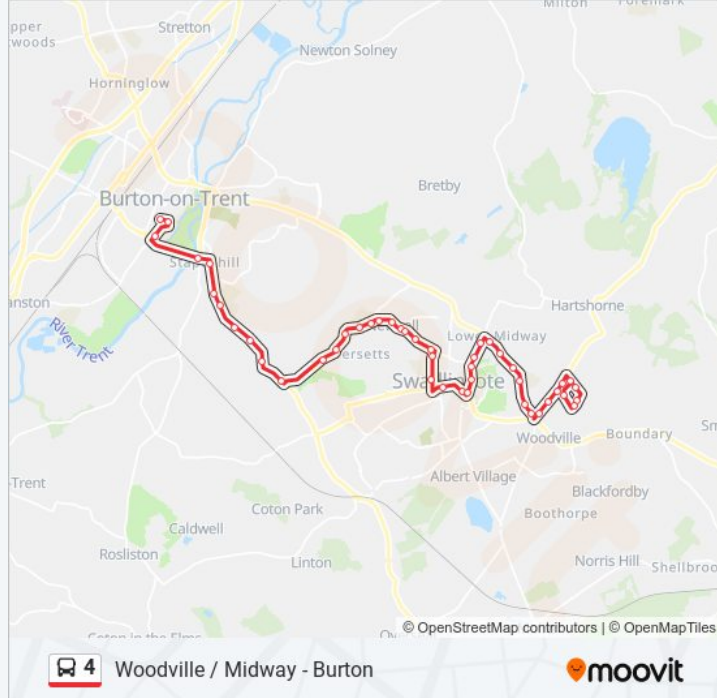

Watery Lane, Newhall

Woodview Road, Newhall

White Horse, Stanton

Woodland Road, Stanton

Urban Chef, Stanton

Bretlands Way, Edge Hill

Bluestone Lane, Edge Hill

Saxon Street, Stapenhill

Woods Lane, Stapenhill

St Peters Church, Stapenhill

Bond Street, Burton upon Trent

Lichfield Street, Burton upon Trent

New Street, Burton upon Trent

**Direction: Midway**

34 stops

[VIEW LINE SCHEDULE](#)

Frederick Street, Woodville

Toll Gate, Woodville

Swallow Road, Woodville

Falcon Way, Woodville

The Cutting, Hartshorne

Goseley Avenue, Hartshorne

Ladyfields, Midway

**4 bus Info**