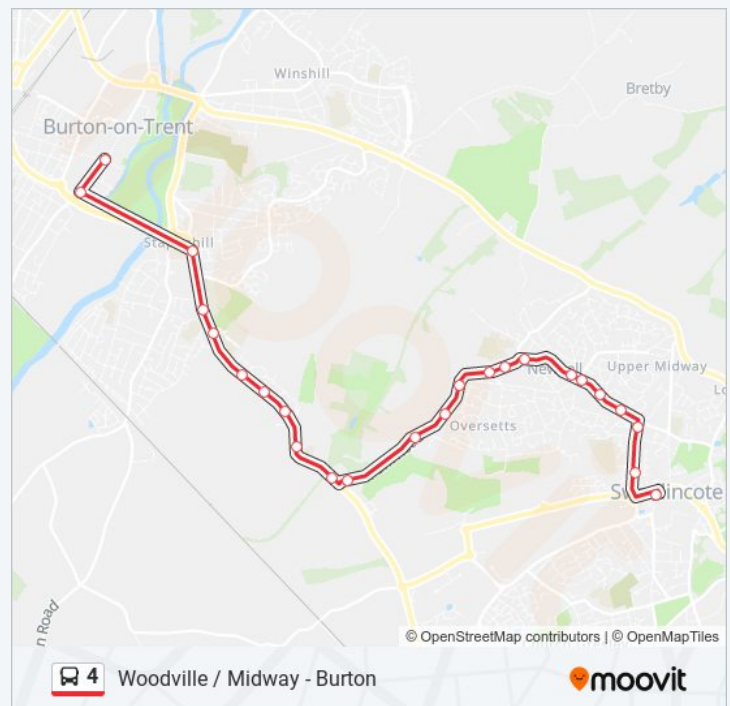

#### 4 bus Info

**Direction:** Swadlincote

**Stops:** 24

**Trip Duration:** 18 min

**Line Summary:**

4 bus time schedules and route maps are available in an offline PDF at [moovitapp.com](https://moovitapp.com). Use the [Moovit App](#) to see live bus times, train schedule or subway schedule, and step-by-step directions for all public transit in East Midlands.