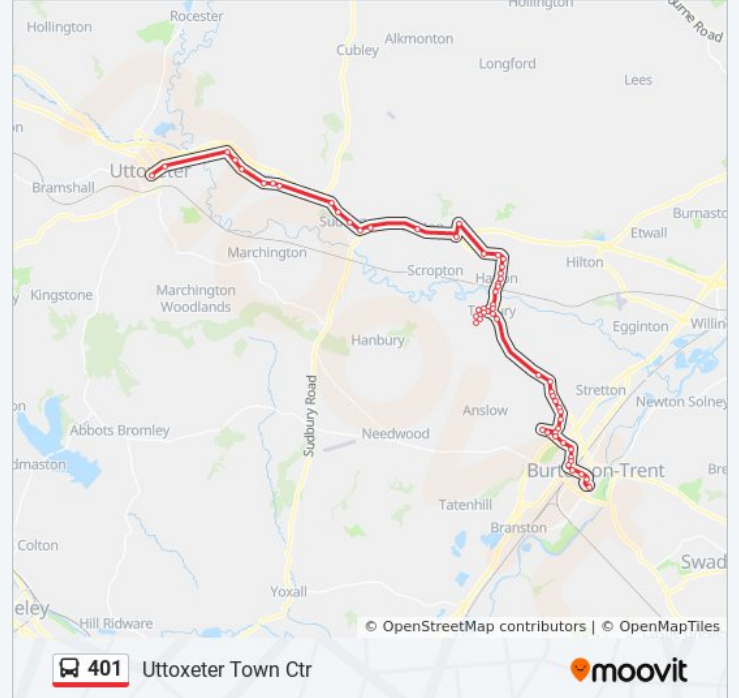

Ibstock Street, Outwoods

Dover Road, Horninglow

Field Lane, Horninglow

Kitling Greaves Lane, Horninglow

Boundary Close, Beam Hill

Harehedge Lane, Beam Hill

The Beacon Hotel, Beam Hill

Glenville Farm, Beam Hill

Longhedge Lane, Beam Hill

Ironwalls Lane, Tutbury

Ludgate Street, Tutbury

Silk Mill Lane, Tutbury

St Christopher Church, Tutbury

Tudor Court, Tutbury

Wakefield Avenue, Tutbury

Redhill Lane, Tutbury

Owens Bank, Tutbury

Castle, Tutbury

Church Street, Tutbury

Silk Mill Lane, Tutbury

Ye Olde Dog & Partridge, Tutbury

Lower High Street, Tutbury

Castle Hotel, Hatton

Railway Station, Hatton

Scropton Road, Hatton

Church Avenue, Hatton

Hassall Road, Hatton

Lime Grove, Hatton

The Salt Box, Hatton

Uttoxeter Road Garage, Hatton

Sawpit Lane, Hatton

Dove Valley Park, Foston

Watery Lane, Foston