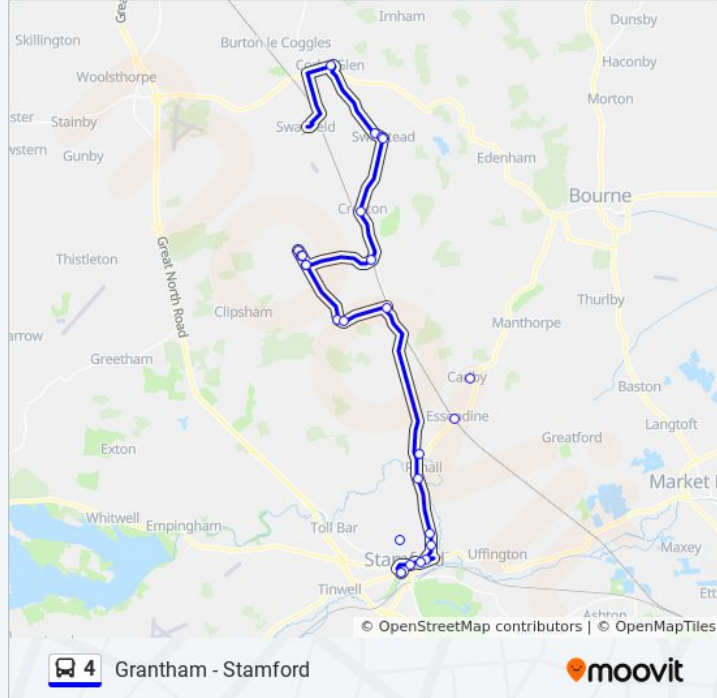

Guash Way, Stamford

Welland Academy, Stamford

Drift Road, Stamford

Stamford & Rutland Hospital, Stamford

Stamford School, Stamford

Recreation Ground Road, Stamford

Bus Station, Stamford

4 bus time schedules and route maps are available in an offline PDF at moovitapp.com. Use the [Moovit App](#) to see live bus times, train schedule or subway schedule, and step-by-step directions for all public transit in East Midlands.