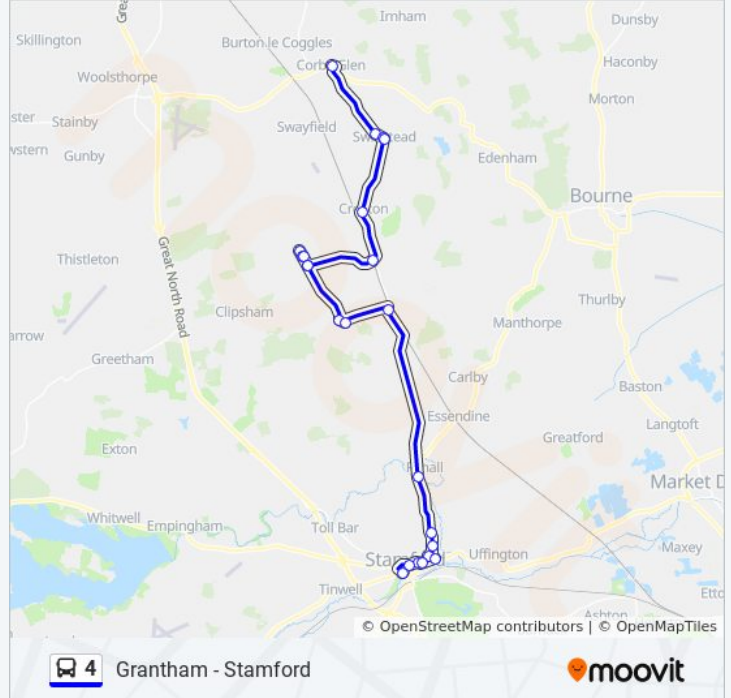

Direction: Corby Glen

23 stops

[VIEW LINE SCHEDULE](#)

- Bus Station, Stamford
- Recreation Ground Road, Stamford
- Footbridge, Stamford
- Stamford School, Stamford
- Morrison Car Park, Stamford
- Stamford & Rutland Hospital, Stamford
- Drift Road, Stamford
- Guash Way, Stamford
- Coppice Road, Ryhall
- Holywell Road, Careby
- Mill Farm, Holywell
- Home Farm House, Holywell
- Little Bytham Road, Castle Bytham
- Railway Bridge, Castle Bytham
- Castle Inn, Castle Bytham
- Railway Bridge, Castle Bytham
- Little Bytham Road, Castle Bytham
- The Mallard Ph, Little Bytham
- Counthorpe Road, Creeton
- St Marys Church, Swinstead
- Croake Hill, Swinstead
- New Estate, Swinstead

4 bus Info

Direction: Corby Glen

Stops: 23

Trip Duration: 47 min

Line Summary:

Fighting Cocks Inn, Corby Glen

Direction: Grantham

32 stops

[VIEW LINE SCHEDULE](#)

Bus Station, Stamford
Recreation Ground Road, Stamford
Footbridge, Stamford
Stamford School, Stamford
Morrison Car Park, Stamford
Stamford & Rutland Hospital, Stamford
Drift Road, Stamford
Guash Way, Stamford
Coppice Road, Ryhall
Holywell Road, Careby
Mill Farm, Holywell
Home Farm House, Holywell
Little Bytham Road, Castle Bytham
Railway Bridge, Castle Bytham
Castle Inn, Castle Bytham
Railway Bridge, Castle Bytham
Little Bytham Road, Castle Bytham
The Mallard Ph, Little Bytham

4 bus Info

Direction: Grantham

Stops: 32

Trip Duration: 69 min

Line Summary:

Counthorpe Road, Creeton

St Marys Church, Swinstead

Croake Hill, Swinstead