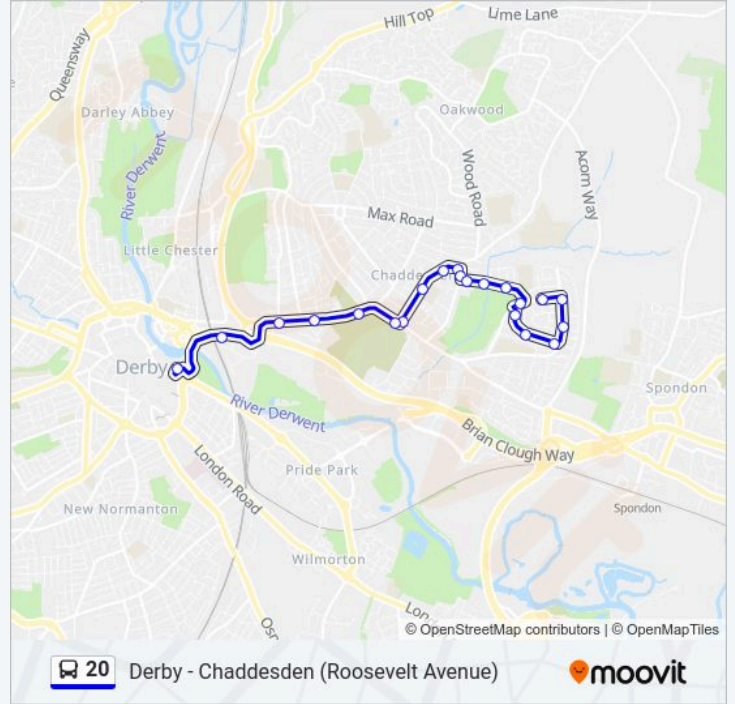

### Direction: Chaddesden

13 stops

[VIEW LINE SCHEDULE](#)

- Bus Station, Derby
- Waygoose Drive, Chaddesden
- Cornwall Road, Chaddesden
- Nottingham Road Cemetery, Chaddesden
- Hanbury Road, Chaddesden
- Arridge Road, Chaddesden
- Sherwood Avenue, Chaddesden
- Chaddesden Lane, Chaddesden
- Rainier Drive, Chaddesden
- Appleton Close, Chaddesden
- Tennessee Road, Chaddesden
- Trenton Green, Chaddesden
- Roosevelt Avenue, Chaddesden

### 20 bus Info

**Direction:** Chaddesden

**Stops:** 13

**Trip Duration:** 11 min

**Line Summary:**

**Direction: Derby**

21 stops

[VIEW LINE SCHEDULE](#)

**20 bus Time Schedule**

Derby Route Timetable:

Sunday	08:49 - 22:51
Monday	06:26 - 22:51
Tuesday	06:26 - 22:51
Wednesday	06:26 - 22:51
Thursday	06:26 - 22:51
Friday	06:26 - 22:51
Saturday	07:01 - 22:51

**20 bus Info**

**Direction:** Derby

**Stops:** 21

**Trip Duration:** 19 min

**Line Summary:**

Wayzgoose Drive, Chaddesden

Eastgate, Derby

Bus Station, Derby