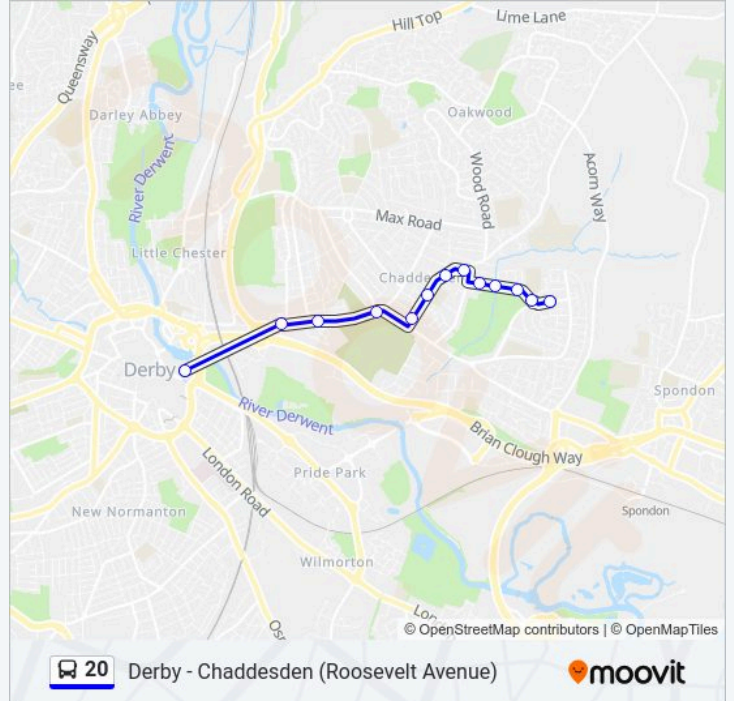

## Derby - Chaddesden (Roosevelt Avenue)

[Get The App](#)

The 20 bus line (Derby - Chaddesden (Roosevelt Avenue)) has 2 routes. For regular weekdays, their operation hours are: (1) Chaddesden: 06:15 - 22:40(2) Derby: 06:26 - 22:51

### Direction: Chaddesden

13 stops

[VIEW LINE SCHEDULE](#)

- Bus Station, Derby
- Waygoose Drive, Chaddesden
- Cornwall Road, Chaddesden
- Nottingham Road Cemetery, Chaddesden
- Hanbury Road, Chaddesden
- Arridge Road, Chaddesden
- Sherwood Avenue, Chaddesden
- Chaddesden Lane, Chaddesden
- Rainier Drive, Chaddesden
- Appleton Close, Chaddesden
- Tennessee Road, Chaddesden
- Trenton Green, Chaddesden
- Roosevelt Avenue, Chaddesden

### 20 bus Info

**Direction:** Chaddesden

**Stops:** 13

**Trip Duration:** 11 min

**Line Summary:**

**Direction: Derby**

21 stops

[VIEW LINE SCHEDULE](#)

**20 bus Info**

**Direction:** Derby

**Stops:** 21

**Trip Duration:** 19 min

**Line Summary:**

Wayzgoose Drive, Chaddesden

Eastgate, Derby

Bus Station, Derby