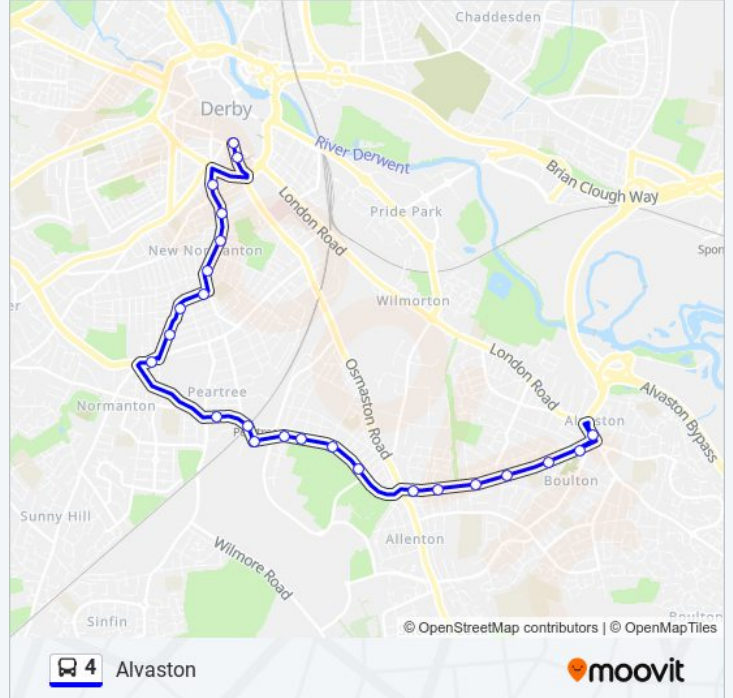

Direction: Alvaston

23 stops

[VIEW LINE SCHEDULE](#)

- Osmaston Road, Derby
- Leopold Street, Derby
- Hartington Street, Rose Hill
- Dashwood Street, Rose Hill
- Lower Dale Road, Rose Hill
- Stanhope Street, Normanton
- Sikh Temple, Normanton
- Crewe Street, Normanton
- Cavendish, Normanton
- Showcase Cinemas, Pear Tree
- Peartree Railway Station, Pear Tree
- Osmaston Park Sainsbury'S, Pear Tree
- Elton Road, Osmaston
- Arkwright Street, Osmaston
- Amber Street, Osmaston
- Tower Street, Osmaston
- The Mitre, Allenton
- Ashby Street, Allenton
- Coleman Street, Alvaston
- Matthew Street, Alvaston
- Wyndham Street, Alvaston
- Blue Peter, Alvaston

Direction: Alvaston

Stops: 23

Trip Duration: 32 min

Line Summary:

Barrett Street, Alvaston

Direction: Derby

24 stops

[VIEW LINE SCHEDULE](#)

Derby Commercial Park East, Alvaston

Blue Peter, Alvaston

Barrett Street, Alvaston

Wyndham Street, Alvaston

Matthew Street, Alvaston

Coleman Street, Alvaston

Ashby Street, Allenton

The Mitre, Allenton

4 bus Info

Direction: Derby

Stops: 24

Trip Duration: 29 min

Line Summary:

Stanhope Street, Normanton
Lower Dale Road, Rose Hill
Dashwood Street, Rose Hill
Charnwood Street, Rose Hill
Leopold Street, Derby
Osmaston Road, Derby