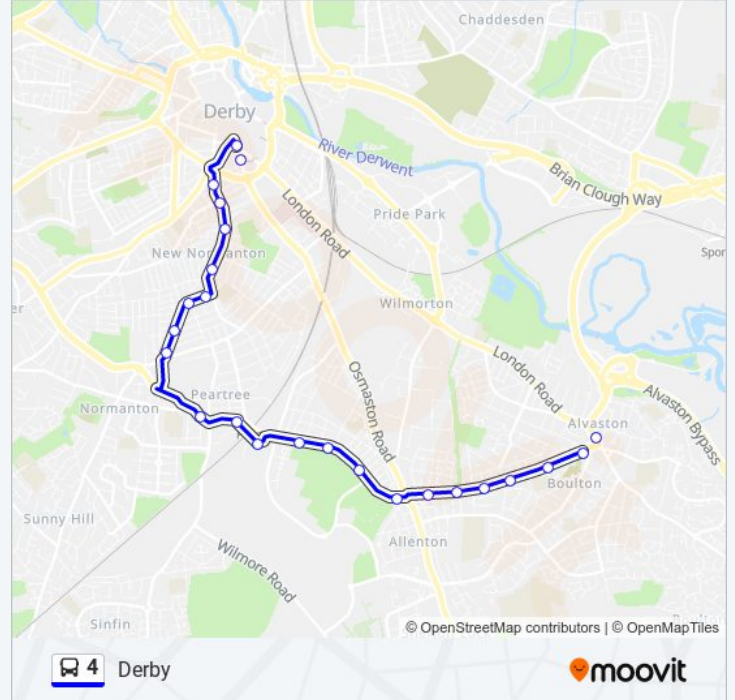

Direction: Alvaston

Stops: 23

Trip Duration: 32 min

Line Summary:

Barrett Street, Alvaston

Direction: Derby

24 stops

[VIEW LINE SCHEDULE](#)

Derby Commercial Park East, Alvaston

Blue Peter, Alvaston

Barrett Street, Alvaston

Wyndham Street, Alvaston

Matthew Street, Alvaston

Coleman Street, Alvaston

Ashby Street, Allenton

The Mitre, Allenton

Crewe Street, Normanton

Sikh Temple, Normanton

4 bus Time Schedule

Derby Route Timetable:

Sunday	09:14 - 18:14
Monday	06:06 - 20:21
Tuesday	06:06 - 20:21
Wednesday	06:06 - 20:21
Thursday	06:06 - 20:21
Friday	06:06 - 20:21
Saturday	06:20 - 20:21

4 bus Info

Direction: Derby

Stops: 24

Trip Duration: 29 min

Line Summary:

Stanhope Street, Normanton
Lower Dale Road, Rose Hill
Dashwood Street, Rose Hill
Charnwood Street, Rose Hill
Leopold Street, Derby
Osmaston Road, Derby