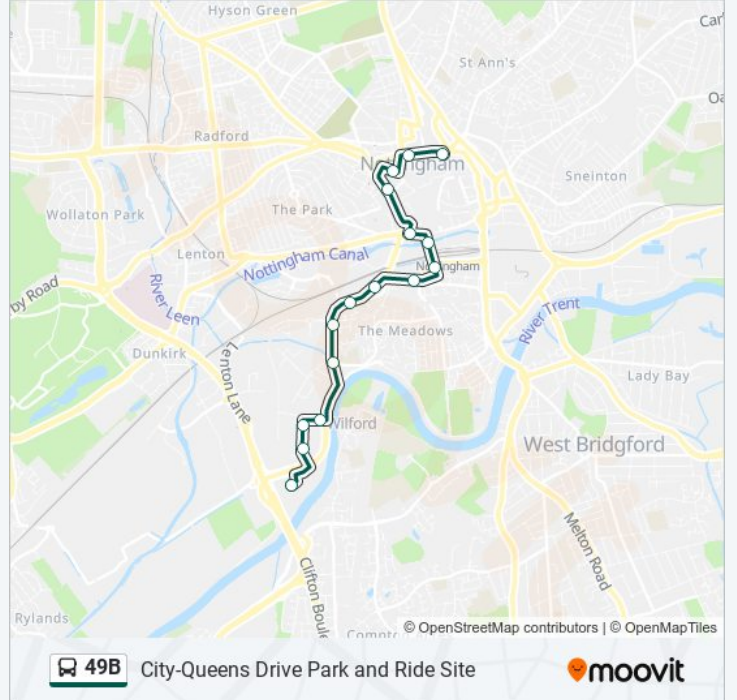

 **49B**

City-Queens Drive Park and Ride Site

Get The App

The 49B bus line City-Queens Drive Park and Ride Site has one route. For regular weekdays, their operation hours are:
(1) Queens Drive: 06:33 - 18:53
Use the Moovit App to find the closest 49B bus station near you and find out when is the next 49B bus arriving.

Direction: Queens Drive

16 stops

[VIEW LINE SCHEDULE](#)

Lincoln Street, Nottingham
Elite, Nottingham
Angel Row A1, Nottingham
Maid Marian Way, Nottingham
Collin Street, Nottingham
Nottingham Railway Station, Nottingham
Arkwright Street, Meadows (Me01)
Traffic Street, Meadows (Me15)
Wilford Road, Queens Drive (Me16)
Castle Bridge Road, Queens Drive (Me17)
Ng2 Business Park, Queens Drive (Me18)
Crossgate Drive, Queens Drive Industrial Estate (Me19)
Harry Ramsden, Riverside Retail Park (Li43)
Experian, Riverside Retail Park (Li37)
B & Q Warehouse, Riverside Retail Park (Li36)
Queens Drive Park & Ride, Queens Drive (Li12)

49B bus Time Schedule

Queens Drive Route Timetable:

Sunday	Not Operational
Monday	Not Operational
Tuesday	Not Operational
Wednesday	Not Operational
Thursday	Not Operational
Friday	Not Operational
Saturday	06:33 - 18:53

49B bus Info

Direction: Queens Drive

Stops: 16

Trip Duration: 22 min

Line Summary:

49B bus time schedules and route maps are available in an offline PDF at moovitapp.com. Use the [Moovit App](#) to see live bus times, train schedule or subway schedule, and step-by-step directions for all public transit in East Midlands.