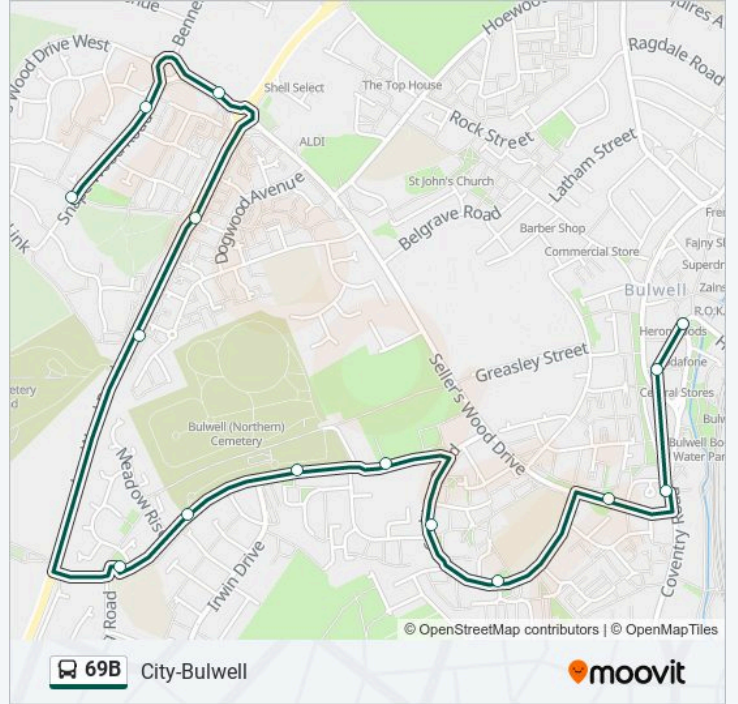

 **69B**

City-Bulwell

Get The App

The 69B bus line City-Bulwell has one route. For regular weekdays, their operation hours are:

(1) Bulwell: 23:27

Use the Moovit App to find the closest 69B bus station near you and find out when is the next 69B bus arriving.

Direction: Bulwell

15 stops

[VIEW LINE SCHEDULE](#)

- Rowan Gardens, Snape Wood (Sw09)
- Stoney Houghton Gardens, Snape Wood (Sw10)
- Camberley Road, Snape Wood (Sw11)
- Sellers Wood Drive, Snape Wood (Sw27)
- Subway, Snape Wood (Sw28)
- Armstrong Road, Hempshill Vale (Hv01)
- Meadow Rise, Hempshill Vale (Hv02)
- Irwin Drive, Hempshill Vale (Hv03)
- Northern Cemetery, Hempshill Vale (Hv04)
- Clayfield Close, Hempshill Vale (Hv05)
- Courtleet Way, Crabtree Farm Estate (Hv06)
- Crabtree Road East, Hempshill Vale (Bu73)
- Sellers Wood Drive, Bulwell (Bu53)
- Bulwell Bus Station, Bulwell (Bu08)
- Bulwell Market, Bulwell (Bu10)

69B bus Time Schedule

Bulwell Route Timetable:

Sunday	23:27
Monday	Not Operational
Tuesday	Not Operational
Wednesday	Not Operational
Thursday	Not Operational
Friday	Not Operational
Saturday	18:19

69B bus Info

Direction: Bulwell

Stops: 15

Trip Duration: 9 min

Line Summary:

69B bus time schedules and route maps are available in an offline PDF at moovitapp.com. Use the Moovit App to see live bus times, train schedule or subway schedule, and step-by-step directions for all public transit in East Midlands.