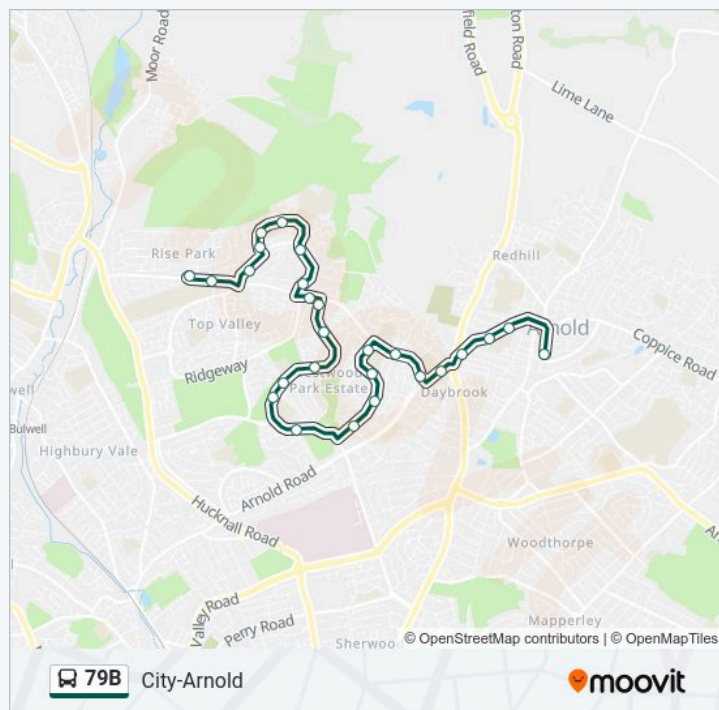

Belleville Drive, Bestwood Park (BP13)

Harkstead Road, Bestwood Park (Bp14)

Duke Of St Albans, Top Valley (Tv01)

Muirfield Road, Warren Hill

Stockdale Close, Warren Hill

Ruthwell Gardens, Warren Hill

Tithe Gardens, Warren Hill

Iona Gardens, Rise Park

Pine Hill Close, Top Valley (Rp09)

Charles li, Rise Park (Rp02)

Trip Duration: 18 min

Line Summary:

Direction: Rise Park

45 stops

[VIEW LINE SCHEDULE](#)