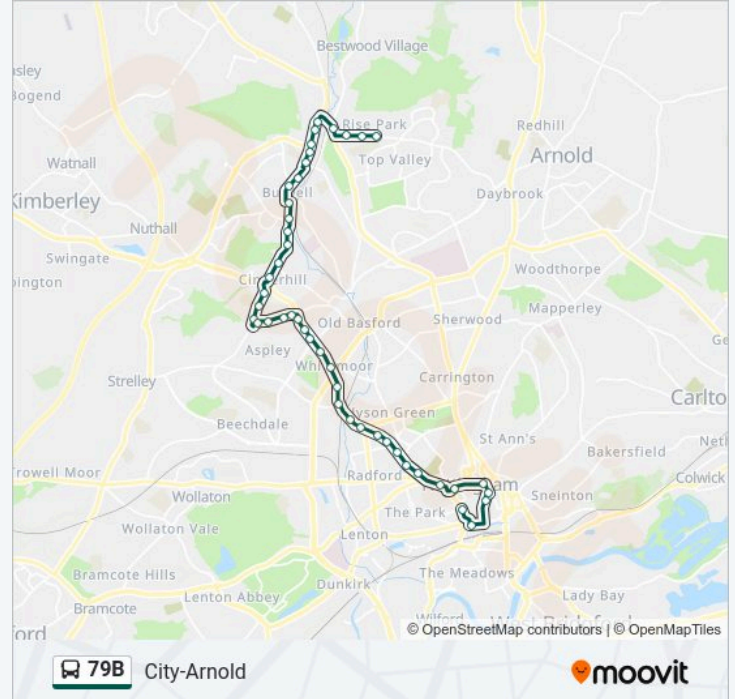

Gregory Boulevard, Radford (Ra31)

Chadwick Road, Bobbers Mill (Ra32)

Aspley Lane, Whitemoor (Wm18)

The Whitemoor, Whitemoor (Wm19)

Western Boulevard, Whitemoor (Wm11)

Basford Road, Whitemoor (Wm12)

Bar Lane, Cinderhill (Ci04)

Llanberis Grove, Cinderhill (Ci05)

Broxtowe Lane, Aspley (Ci40)

Broxtowe Avenue, Aspley (As61)

Dulverton Vale, Aspley (As62)

The Green, Aspley (As63)

Bells Lane, Aspley (As64)

Eltham Drive, Aspley (As05)

Dulverton Vale, Aspley (As06)

Walbrook Close, Cinderhill (As07)

Phoenix Park Interchange, Cinderhill (Ci01)

Headstocks, Cinderhill (Bu50)

Leonard Street, Hempsill Vale (Bu51)

Coventry Court, Hempsill Vale (Bu52)

Sellers Wood Drive, Bulwell (Bu53)

Bulwell Bus Station, Bulwell (Bu02)

Duke Street, Bulwell (Bu20)

Merchant Street, Bulwell (Bu21)

Squires Avenue, Bulwell (Bu22)

Ludford Road, Bulwell (Bu23)

Morrisons, Bulwell (Bu24)

The Apollo, Bulwell (Bu25)

Lawton Drive, Bulwell Hall (Bu26)

Bestwood Road, Bulwell (Bu27)

Rise Park Road West, Rise Park (Rp07)

Rise Park Road East, Rise Park (Rp08)