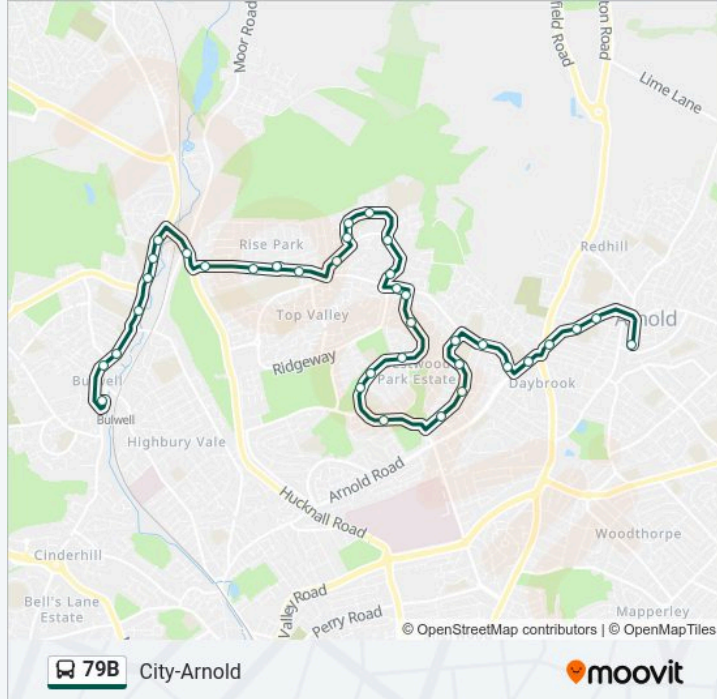

Direction: Bulwell

36 stops

[VIEW LINE SCHEDULE](#)

- Front Street, Arnold
- James Street, Arnold
- Galway Road, Arnold
- Furlong Avenue, Arnold
- Oxclose Lane, Daybrook
- Roundwood Road, Bestwood Park
- Hillington Rise, Bestwood Park (Bp67)
- Wending Gardens, Bestwood Park (Bp39)
- Hillington Rise, Bestwood Park (Bp40)
- Mosswood Crescent, Bestwood Park (Bp41)
- Bembridge Drive, Bestwood Park (Bp42)
- Hartcroft Road, Bestwood Park (Bp08)
- Eastglade Road, Bestwood Park (Bp09)
- Belsay Road, Bestwood Park (BP10)
- Elmbridge Shops, Bestwood Park (BP11)
- Chediston Vale, Bestwood Park (BP12)
- Belleville Drive, Bestwood Park (BP13)
- Harkstead Road, Bestwood Park (Bp14)
- Duke Of St Albans, Top Valley (Tv01)
- Muirfield Road, Warren Hill
- Stockdale Close, Warren Hill

Bestwood Road, Bulwell (Bu28)

Lawton Drive, Bulwell Hall (Bu29)

The Apollo, Bulwell (Bu30)

Morrisons, Bulwell (Bu31)

Squires Avenue, Bulwell (Bu33)

Merchant Street, Bulwell (Bu34)

Duke Street, Bulwell (Bu35)

Bulwell Bus Station, Bulwell (Bu06)

Direction: Bulwell

34 stops

[VIEW LINE SCHEDULE](#)

Maid Marian Way, Nottingham

Broadmarsh, Nottingham

Fletcher Gate, Lace Market

George Street, Nottingham