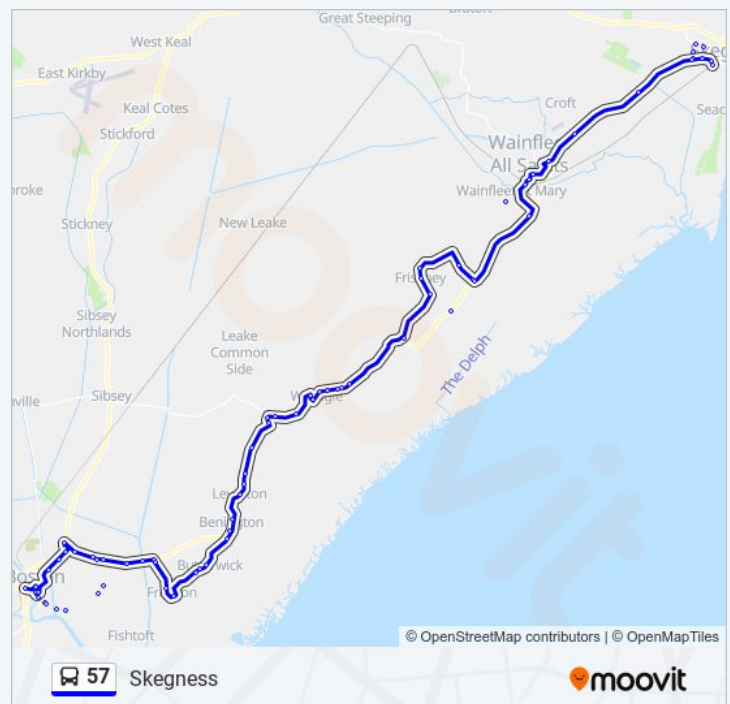

## 57 bus Info

**Direction:** Skegness

**Stops:** 57

**Trip Duration:** 55 min

**Line Summary:**

The Giles School, Old Leake

St Mary's Church, Old Leake

Summerfields, Old Leake