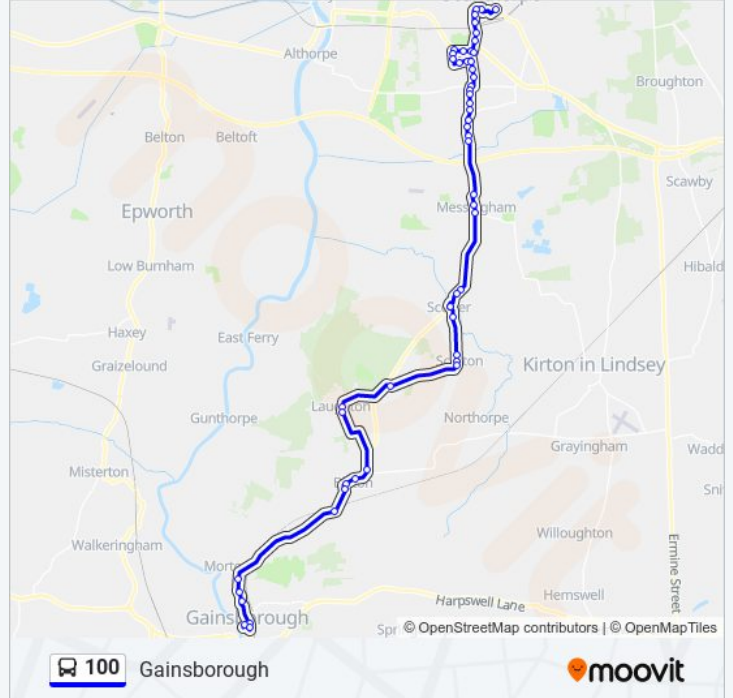

Direction: Gainsborough

50 stops

[VIEW LINE SCHEDULE](#)

- Bus Station, Scunthorpe
- Frances Street, Scunthorpe
- Dunstall Street, Scunthorpe
- Shops, Scunthorpe
- Museum, Scunthorpe
- Cottage Beck Road, Scunthorpe
- The Pods, Scunthorpe
- Kingsway House, Scunthorpe
- Lloyds Avenue, Scunthorpe
- Glover Road, Scunthorpe
- North Lindsey College, Scunthorpe
- Peveril Avenue, Scunthorpe
- West Common Lane, Scunthorpe
- West Common Crescent, Scunthorpe
- Brumby Corner, Old Brumby
- Hopkins Avenue, Scunthorpe
- Priory Hotel, Ashby
- Ashby Turn
- Messingham Road, Scunthorpe
- Angerstein Road, Scunthorpe
- Ancaster Court, Scunthorpe
- Willoughby Road, Scunthorpe

100 bus Info

Direction: Gainsborough

Stops: 50

Trip Duration: 55 min

Line Summary:

Keddington Road, Bottesford

Spar Shop, Bottesford

Endcliffe Avenue, Bottesford

Paddock Lane, Blyton

Hill Top Lane, Blyton

Pilham Lane End, Blyton

Queen Elizabeth High School, Gainsborough

The Cedars, Gainsborough

Connaught Road, Gainsborough

Marshall's Yard, Gainsborough

Tesco, Gainsborough

Bus Station, Gainsborough

Direction: Scotter

19 stops

[VIEW LINE SCHEDULE](#)

Bus Station, Gainsborough

100 bus Time Schedule

Scotter Route Timetable:

Sunday	Not Operational
--------	-----------------