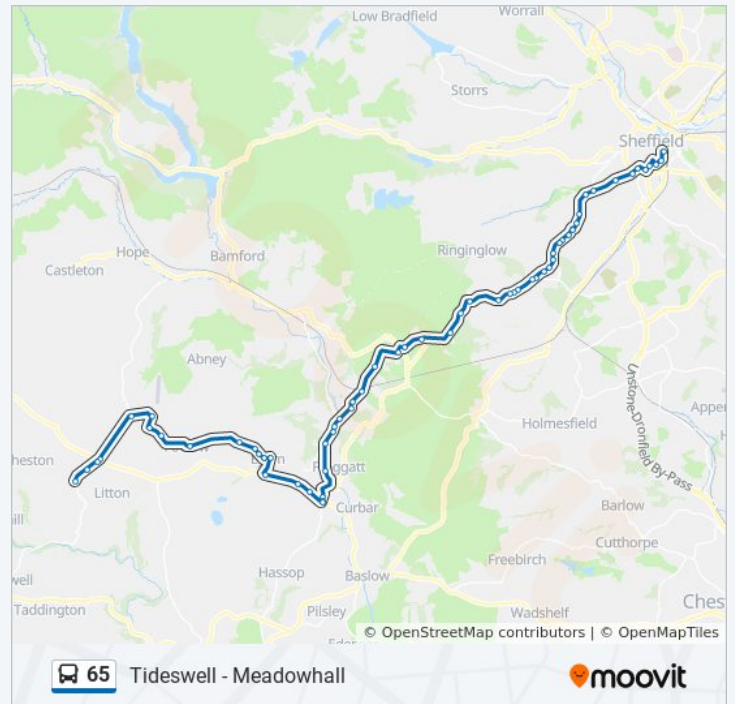

### 65 bus Info

**Direction:** Sheffield Centre

**Stops:** 61

**Trip Duration:** 59 min

**Line Summary:**

Hathersage Road/Ash House Lane, Whirlow

Hathersage Road/Ash House Lane, Whirlow

Ecclesall Road South/Whinfell Court, Whirlow