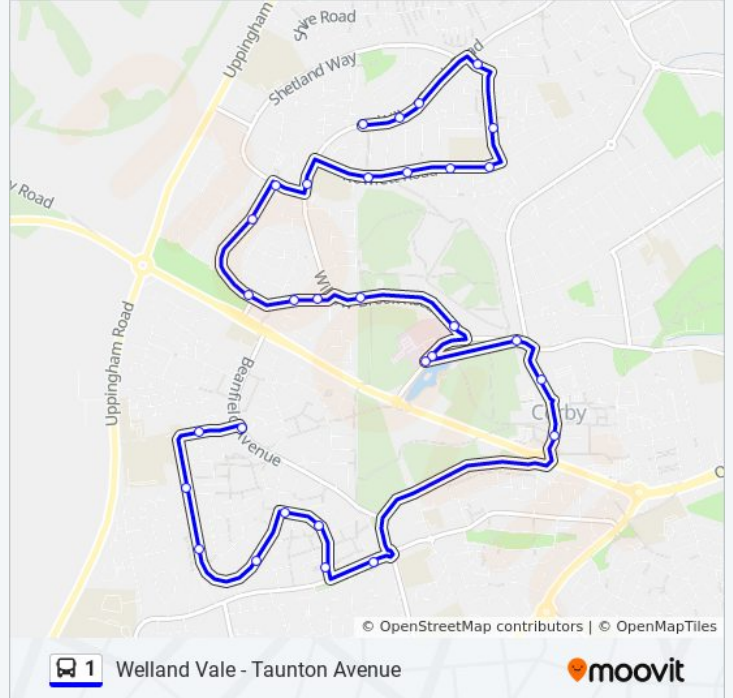

Welland Vale - Taunton Avenue

Get The App

The 1 bus line (Welland Vale - Taunton Avenue) has 4 routes. For regular weekdays, their operation hours are: (1) Beanfield: 6:22 AM - 6:02 PM(2) Corby: 6:42 PM(3) Corby: 5:51 PM - 6:31 PM(4) Poets: 6:11 AM - 6:11 PM Use the Moovit App to find the closest 1 bus station near you and find out when is the next 1 bus arriving.

**1 bus Info**  
**Direction:** Beanfield  
**Stops:** 31  
**Trip Duration:** 29 min  
**Line Summary:**

- Scapa Road, Poets
- Coleridge Way, Poets
- Iona Road, Poets
- Welland Vale Road Shops, Welland Vale
- Byron Road, Welland Vale
- Darley Dale Road, Poets
- Studfall Junior School, Poets
- Carey Drive, Poets
- Dryden Way, Poets
- Grafton Drive, Lodge Park
- Kingsthorpe Avenue, Lodge Park
- Duncan Road, Lodge Park
- Abington Road, Lodge Park
- Cambridge Avenue, Lodge Park
- Norfolk Close, Lodge Park
- Oxford Road, Lodge Park
- Community Hospital, Corby
- Health Centre, Corby
- Health Centre, Corby
- Studfall Avenue, Corby
- George Street, Corby
- George Street, Corby

**Direction: Corby**

22 stops

[VIEW LINE SCHEDULE](#)

Scapa Road, Poets  
 Coleridge Way, Poets  
 Iona Road, Poets  
 Welland Vale Road Shops, Welland Vale  
 Byron Road, Welland Vale  
 Darley Dale Road, Poets  
 Studfall Junior School, Poets  
 Carey Drive, Poets  
 Dryden Way, Poets  
 Grafton Drive, Lodge Park  
 Kingsthorpe Avenue, Lodge Park  
 Duncan Road, Lodge Park  
 Abington Road, Lodge Park  
 Cambridge Avenue, Lodge Park  
 Norfolk Close, Lodge Park  
 Oxford Road, Lodge Park  
 Community Hospital, Corby  
 Health Centre, Corby

**Stops:** 22

**Trip Duration:** 18 min

**Line Summary:**

Health Centre, Corby

Studfall Avenue, Corby

George Street, Corby

George Street, Corby