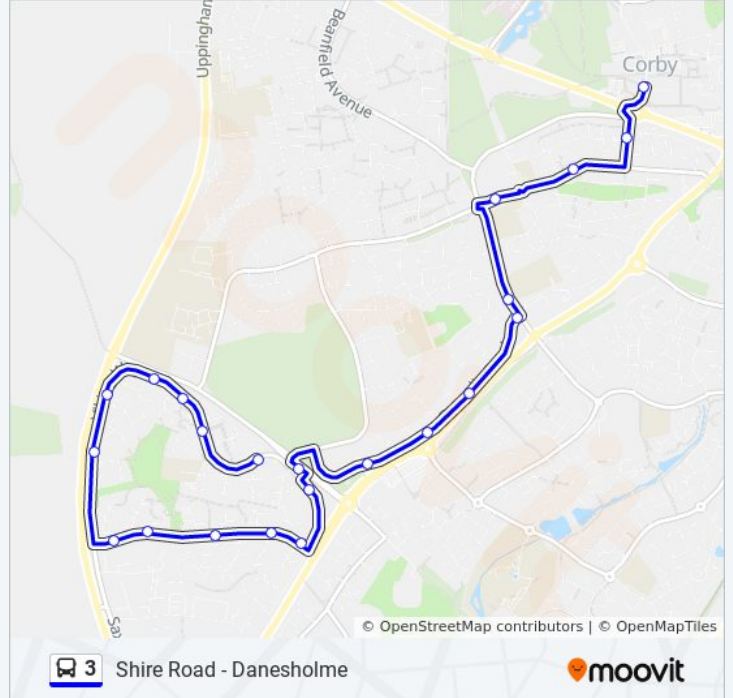

Shire Road - Danesholme

Get The App

The 3 bus line (Shire Road - Danesholme) has 4 routes. For regular weekdays, their operation hours are:
 (1) Corby: 6:29 PM - 6:49 PM(2) Corby: 6:38 PM(3) Danesholme: 6:38 AM - 6:18 PM(4) Welland Vale: 6:33 AM - 6:09 PM

Use the Moovit App to find the closest 3 bus station near you and find out when is the next 3 bus arriving.

Direction: Corby
 22 stops
[VIEW LINE SCHEDULE](#)

3 bus Time Schedule
 Corby Route Timetable:

3 bus Info
Direction: Corby
Stops: 22
Trip Duration: 20 min
Line Summary:

Direction: Corby

23 stops

[VIEW LINE SCHEDULE](#)

- Cedar Court, Welland Vale
- Beech Close, Welland Vale
- The Shire Horse Ph, Welland Vale
- Don Close, Shire Lodge
- Carron Close, Shire Lodge
- Cam Close, Shire Lodge
- Nevis Close, Shire Lodge
- Katrine Close, Shire Lodge
- Nene Crescent, Shire Lodge
- Medina Road, Shire Lodge
- Stour Road, Shire Lodge
- Welland Vale Road Shops, Welland Vale
- Yardley Close, Welland Vale
- Rowan Court, Welland Vale
- Wharfedale Road, Welland Vale
- Pascal Close, Welland Vale
- Rowlett Road, Lloyds
- Open Hearth Ph, Dales

Line Summary:

Clarke Road, Dales

Rockingham Arms Ph, Dales

Farndale Avenue, Dales

George Street, Corby

George Street, Corby

Direction: Danesholme

34 stops