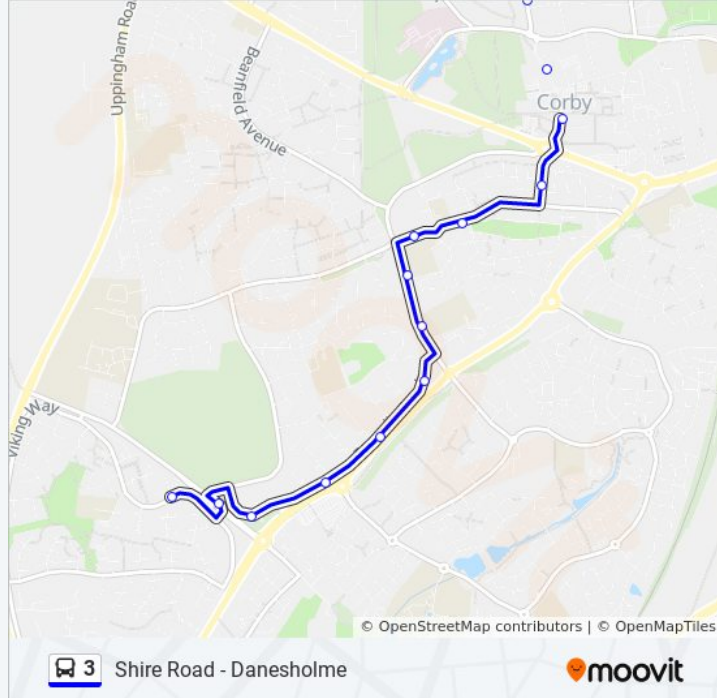

3 bus Info
Direction: Corby
Stops: 22
Trip Duration: 20 min
Line Summary:

Direction: Corby

23 stops

[VIEW LINE SCHEDULE](#)

- Cedar Court, Welland Vale
- Beech Close, Welland Vale
- The Shire Horse Ph, Welland Vale
- Don Close, Shire Lodge
- Carron Close, Shire Lodge
- Cam Close, Shire Lodge
- Nevis Close, Shire Lodge
- Katrine Close, Shire Lodge
- Nene Crescent, Shire Lodge
- Medina Road, Shire Lodge
- Stour Road, Shire Lodge
- Welland Vale Road Shops, Welland Vale
- Yardley Close, Welland Vale
- Rowan Court, Welland Vale
- Wharfedale Road, Welland Vale
- Pascal Close, Welland Vale
- Rowlett Road, Lloyds
- Open Hearth Ph, Dales

3 bus Info

Direction: Danesholme

Stops: 34

Trip Duration: 29 min

Line Summary:

Clarke Road, Dales

Rockingham Arms Ph, Dales

Farndale Avenue, Dales

George Street, Corby

George Street, Corby

Leighton Road, Hazel Leys

Blake Road, Hazel Leys

Recreation Ground, Hazel Leys

Hazel Leys School, Kingswood

Patrick Road, Kingswood

Harlech, Kingswood

Barnard, Kingswood

Quebec Close, Kingswood

Brisbane Gardens, Kingswood

Colyers Avenue, Danesholme

Tromso Close, Danesholme

Direction: Welland Vale

31 stops

[VIEW LINE SCHEDULE](#)