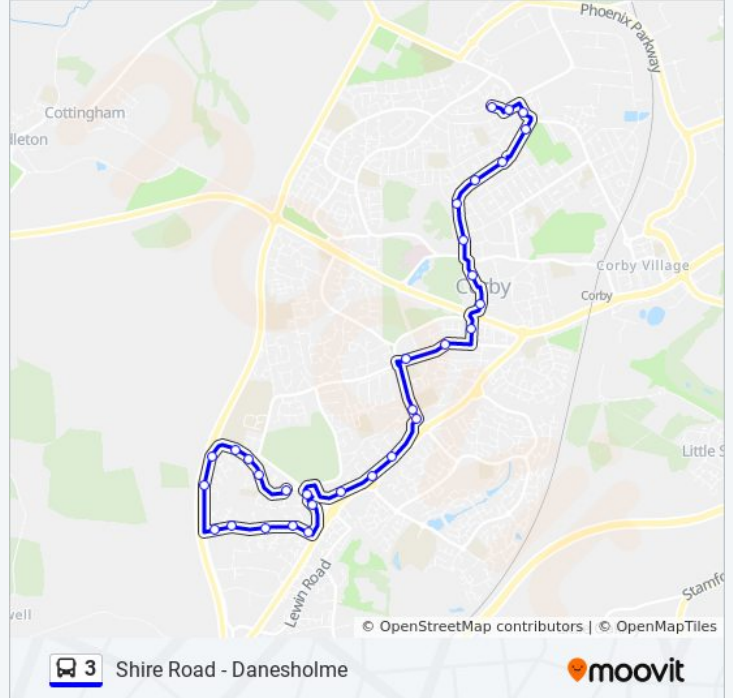

3 bus Info
Direction: Corby
Stops: 22
Trip Duration: 20 min
Line Summary:

Direction: Corby

23 stops

[VIEW LINE SCHEDULE](#)

- Cedar Court, Welland Vale
- Beech Close, Welland Vale
- The Shire Horse Ph, Welland Vale
- Don Close, Shire Lodge
- Carron Close, Shire Lodge
- Cam Close, Shire Lodge
- Nevis Close, Shire Lodge
- Katrine Close, Shire Lodge
- Nene Crescent, Shire Lodge
- Medina Road, Shire Lodge
- Stour Road, Shire Lodge
- Welland Vale Road Shops, Welland Vale
- Yardley Close, Welland Vale
- Rowan Court, Welland Vale
- Wharfedale Road, Welland Vale
- Pascal Close, Welland Vale
- Rowlett Road, Lloyds
- Open Hearth Ph, Dales

3 bus Info

Direction: Welland Vale

Stops: 31

Trip Duration: 29 min

Line Summary:

Brisbane Gardens, Kingswood
Quebec Close, Kingswood
Barnard, Kingswood
Harlech, Kingswood
Patrick Road, Kingswood
Recreation Ground, Hazel Leys
Blake Road, Hazel Leys
Leighton Road, Hazel Leys
George Street, Corby
George Street, Corby
Farndale Avenue, Dales
Rockingham Arms Ph, Dales
Clarke Road, Dales
Open Hearth Ph, Dales
Rowlett Road, Lloyds
Pascal Close, Welland Vale
Wharfedale Road, Welland Vale
Cedar Court, Welland Vale