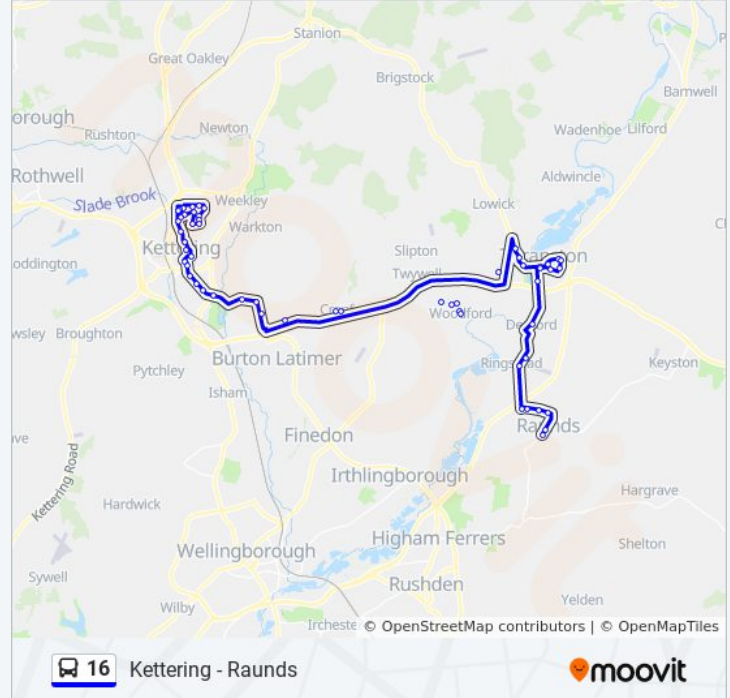

Warkton Lane, Barton Seagrave

The Lodge, Barton Seagrave

Cranford Road, Barton Seagrave

Grafton Road, Cranford St John

Battle Close, Cranford St John

Mill Road, Woodford

Highfield, Woodford

Rose Terrace, Woodford

Faraday Court, Thrapston

59 Highfield Road, Thrapston

Highfield Road, Thrapston

Sackville Street, Thrapston

Library, Thrapston

Cedar Drive, Thrapston

The Cock Inn, Denford

Braybrooke Close, Ringstead

7 stops

[VIEW LINE SCHEDULE](#)

Shelmerdine Rise, Raunds

Co-Op Store, Raunds

Cole Court, Raunds

Red Lion Ph, Raunds

Twyford Avenue, Raunds

Poplars Close, Raunds

Grafton Road, Cranford St John

Battle Close, Cranford St John

Mill Road, Woodford

Highfield, Woodford

Rose Terrace, Woodford

The Green, Woodford

Medical Centre, Woodford

Primark Warehouse, Islip