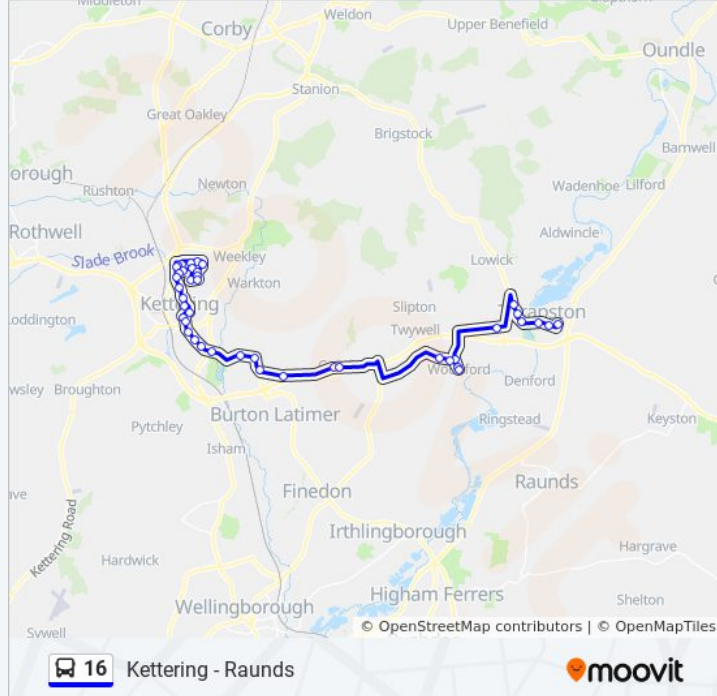

16 bus Info

Direction: Raunds

Stops: 56

Trip Duration: 61 min

Line Summary:

Charles Street, Kettering

Dryden Street, Kettering

Newland Centre, Kettering

16 bus Info

Direction: Thrapston

Stops: 42

Trip Duration: 40 min

Line Summary:

Bus Interchange, Kettering

Police Station, Kettering

St Mary's Hospital, Kettering

Grafton Road, Cranford St John

Battle Close, Cranford St John

Mill Road, Woodford

Highfield, Woodford

Rose Terrace, Woodford

The Green, Woodford

Medical Centre, Woodford

Primark Warehouse, Islip

Nene View, Islip

St Nicholas' Church, Islip

Riverside Way, Islip

Library, Thrapston

Thrapston House, Thrapston

Faraday Court, Thrapston

16 bus time schedules and route maps are available in an offline PDF at moovitapp.com. Use the [Moovit App](#) to see live bus times, train schedule or subway schedule, and step-by-step directions for all public transit in East Midlands.