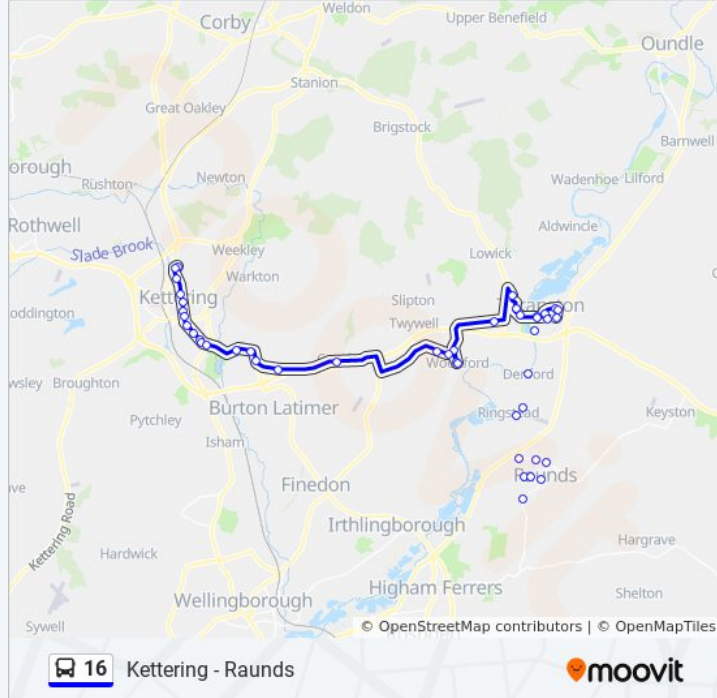

16 bus Info
Direction: Kettering
Stops: 44
Trip Duration: 44 min
Line Summary:

Primark Warehouse, Islip

Medical Centre, Woodford

The Green, Woodford

Rose Terrace, Woodford

Highfield, Woodford

Mill Road, Woodford

Woodcroft Scout Centre, Kettering

Roundhill Road, Kettering

St Mary's Hospital, Kettering

Police Station, Kettering

Bus Interchange, Kettering

Newland Centre, Kettering

Dryden Street, Kettering

Charles Street, Kettering

Satra House, Kettering

15 Neale Avenue, Kettering

Direction: Kettering

17 stops

[VIEW LINE SCHEDULE](#)

15 Neale Avenue, Kettering

51 Neale Avenue, Kettering

Junction With Neale Avenue, Kettering

Charles Street, Kettering

Dryden Street, Kettering

Newland Centre, Kettering

16 bus Info

Direction: Kettering

Stops: 17

Trip Duration: 13 min

Line Summary: