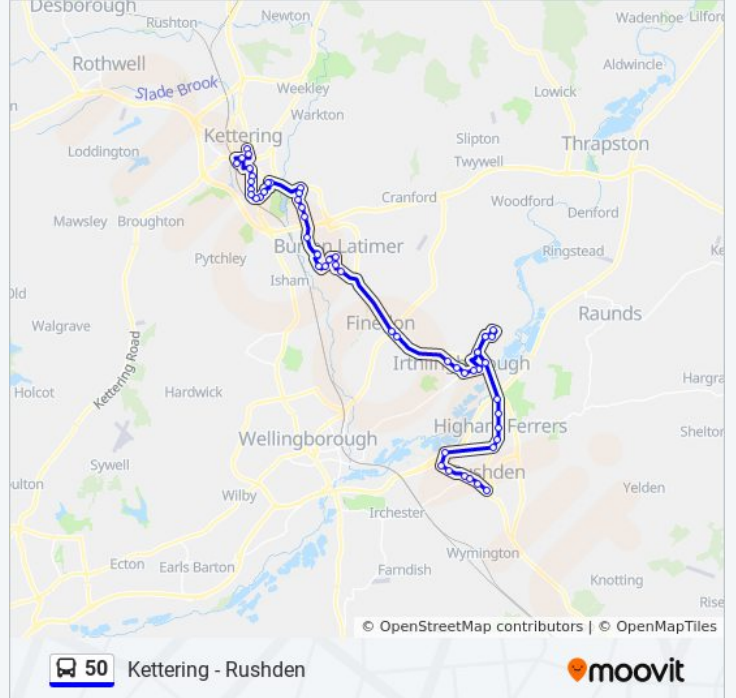

50 bus Info

Direction: Kettering

Stops: 53

Trip Duration: 71 min

Line Summary:

Holbush Way, Irthlingborough
Huxlow School, Irthlingborough
Dolben Arms Ph, Finedon
High Street, Finedon
Brooks Close, Burton Latimer
Newman Street, Burton Latimer
Orbit Mews, Burton Latimer
Langley Court, Burton Latimer
Finedon Street, Burton Latimer
Shannon Way, Burton Latimer
Glebe General Store, Burton Latimer
Polwell Lane, Burton Latimer
Grosvenor Road, Barton Seagrave
Polwell Lane, Barton Seagrave
St Botolph's Road, Barton Seagrave
Castle Way, Barton Seagrave
Barton Seagrave Hall, Barton Seagrave
Wicksteed Park, Kettering
Pytchley Road, Kettering
Edward Road, Kettering
91 Bryant Road, Kettering
Langley Way, Kettering
Roughton Close, Kettering
Whiteford Drive, Kettering
4 Highfield Road, Kettering
Argyll Street, Kettering
Argyll Social Club, Kettering
Northampton House, Kettering
Railway Station, Kettering
Police Station, Kettering
Bus Interchange, Kettering

Direction: Rushden

54 stops

[VIEW LINE SCHEDULE](#)

Bus Interchange, Kettering
Police Station, Kettering
Northampton House, Kettering
Railway Station, Kettering
102 Broadway, Kettering
Argyll Social Club, Kettering
Argyll Street, Kettering
4 Highfield Road, Kettering
Whiteford Drive, Kettering
Highfields School, Kettering
Roughton Close, Kettering
Langley Way, Kettering
91 Bryant Road, Kettering
Edward Road, Kettering
Pytchley Road, Kettering
Wicksteed Park, Kettering
Castle Way, Barton Seagrave
St Botolph's Road, Barton Seagrave
Polwell Lane, Barton Seagrave
Grosvenor Road, Barton Seagrave
Southfield Drive, Burton Latimer
Polwell Lane, Burton Latimer
Station Road, Burton Latimer
Shannon Way, Burton Latimer
Finedon Street, Burton Latimer
Orbit Mews, Burton Latimer
Newman Street, Burton Latimer
Brooks Close, Burton Latimer
High Street, Finedon
Dolben Arms Ph, Finedon