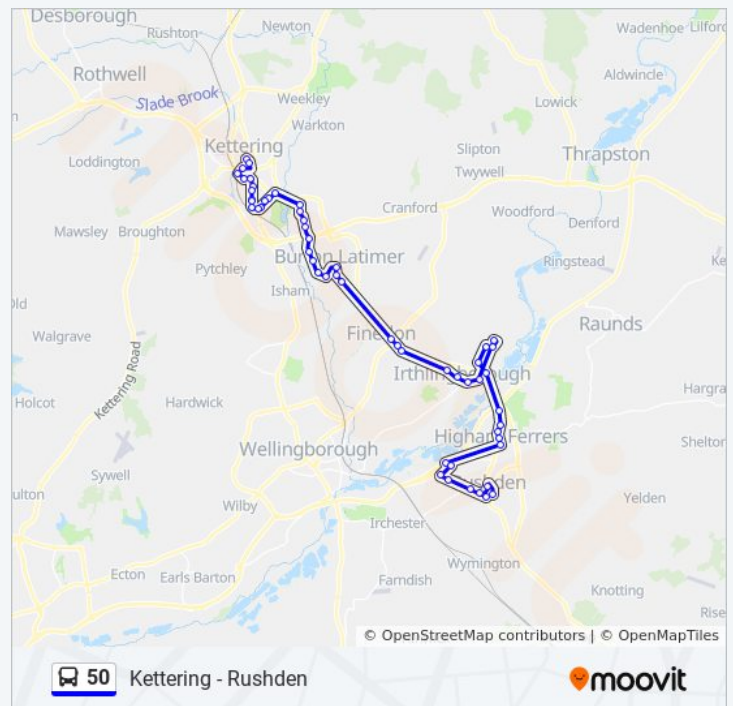

Direction: Rushden

54 stops

[VIEW LINE SCHEDULE](#)

Bus Interchange, Kettering
Police Station, Kettering
Northampton House, Kettering
Railway Station, Kettering
102 Broadway, Kettering
Argyll Social Club, Kettering
Argyll Street, Kettering
4 Highfield Road, Kettering
Whiteford Drive, Kettering
Highfields School, Kettering
Roughton Close, Kettering
Langley Way, Kettering
91 Bryant Road, Kettering
Edward Road, Kettering
Pytchley Road, Kettering
Wicksteed Park, Kettering
Castle Way, Barton Seagrave
St Botolph's Road, Barton Seagrave
Polwell Lane, Barton Seagrave
Grosvenor Road, Barton Seagrave
Southfield Drive, Burton Latimer
Polwell Lane, Burton Latimer
Station Road, Burton Latimer
Shannon Way, Burton Latimer
Finedon Street, Burton Latimer
Orbit Mews, Burton Latimer
Newman Street, Burton Latimer
Brooks Close, Burton Latimer
High Street, Finedon
Dolben Arms Ph, Finedon

50 bus Info

Direction: Rushden

Stops: 54

Trip Duration: 71 min

Line Summary:

The Tower, Finedon

Huxlow School, Irthlingborough

Holbush Way, Irthlingborough