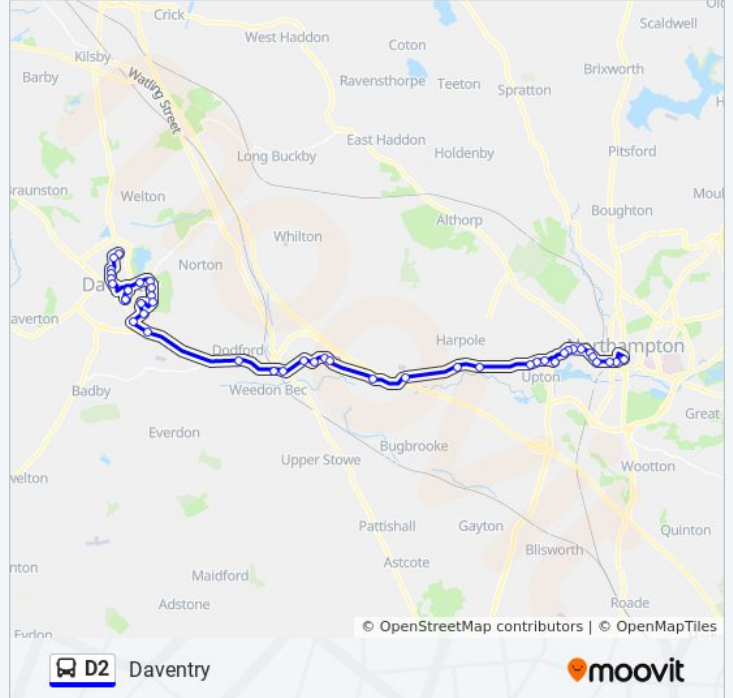

D2 bus Info

Direction: Daventry

Stops: 31

Trip Duration: 40 min

Line Summary:

Bricketts Lane, Flore

Hillside Road, Flore

The Globe Hotel, Weedon Bec

Harmans Way, Weedon Bec

Dodford Grange, Dodford

High March, Daventry

The Westway, Daventry

Danetre Hospital, Daventry

Bus Station, Daventry

Direction: Northampton

29 stops

[VIEW LINE SCHEDULE](#)

Bus Station, Daventry

The Dingle, Daventry

The Westway, Daventry

High March, Daventry

Dodford Grange, Dodford

Harmans Way, Weedon Bec

The Globe Hotel, Weedon Bec